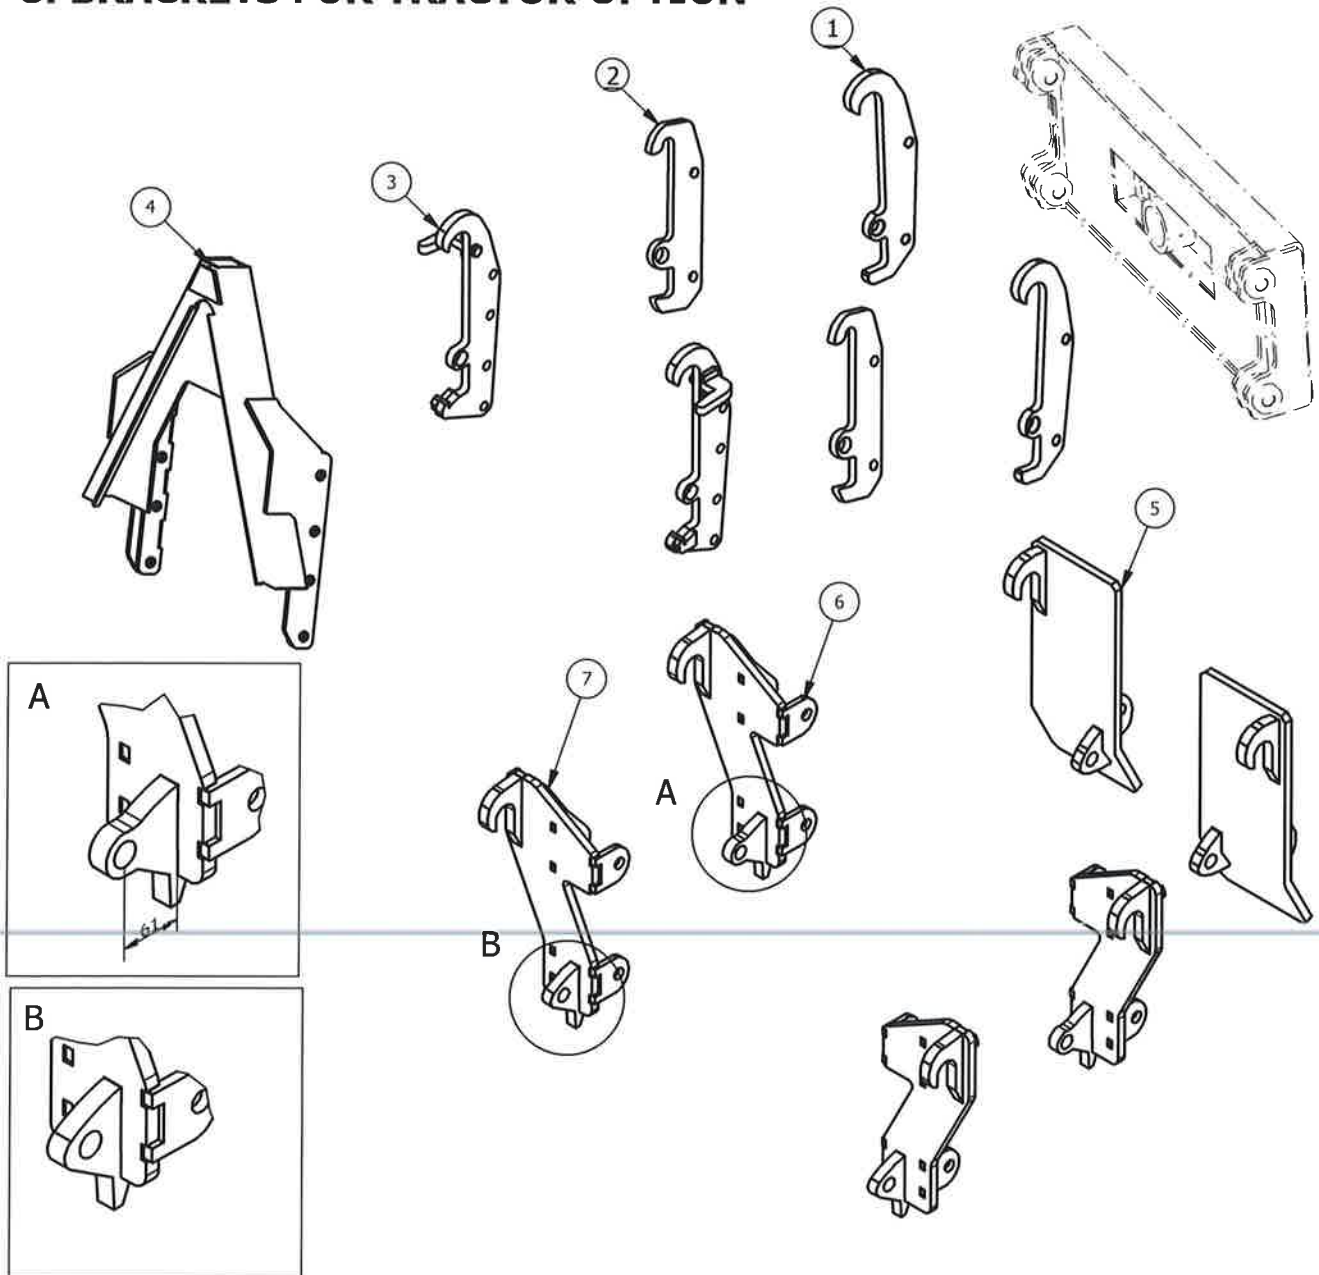

8. BRACKETS FOR TRACTOR OPTION

RESERVEDELSLISTE – SPARE PARTS LIST