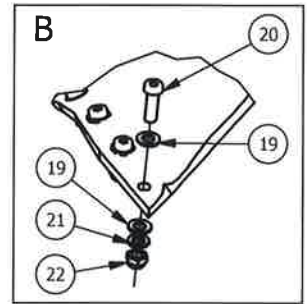

4. RIGHT WING

RESERVEDELSLISTE - SPARE PARTS LIST

RESERVEDELSLISTE – SPARE PARTS LIST				
Pos.	Qty	Item No./ Varenummer	Beskrivelse	Description
1	1	643036	Høyre ving SP180	Right wing SP180
2	1	643238	Høyre ving SP220	Right wing SP220
3	1	643044	Polyuretan plate SP180	Polyurethane plate SP180
4	1	643240	Polyuretan plate SP220	Polyurethane plate SP220
5	1	643022	Høyre slitestål SP180	Right blade SP180
6	1	643232	Høyre slitestål SP220	Right blade SP220
7	2	643046	Festeplate SP180	Fixing plate SP180
8	2	643242	Festeplate SP220	Fixing plate Sp220
9	1	643038	Sko SP180/SP220	Support SP180/SP220
10	1	640026	Bolt	Pin
11	1	640030	Bolt	Pin
12	1	640034	Sko - feste SP180/SP220	Support holder SP180/SP220
13	4	012844	Skruer	Hex-Head Bolt
14	10	016099	Plog bolt	Bolt
15	10	012270	Mutter	Hex Nut
16	2	017403	Fettnippel	Lubricating Nipple
17	1	021054	Splint	Split Pin
18	14	012275	Skive	Plain washers
19	16	012194	Skive	Washer
20	8	012762	Skruer	Cylinder Head Cap Screw
21	12	012195	Fjærskive	Spring Washer
22	8	012198	Mutter	Hex Nut
23	1	021001	Bolt	Pin
24	1	640038	Gummi beskyttelse	Rubber guard