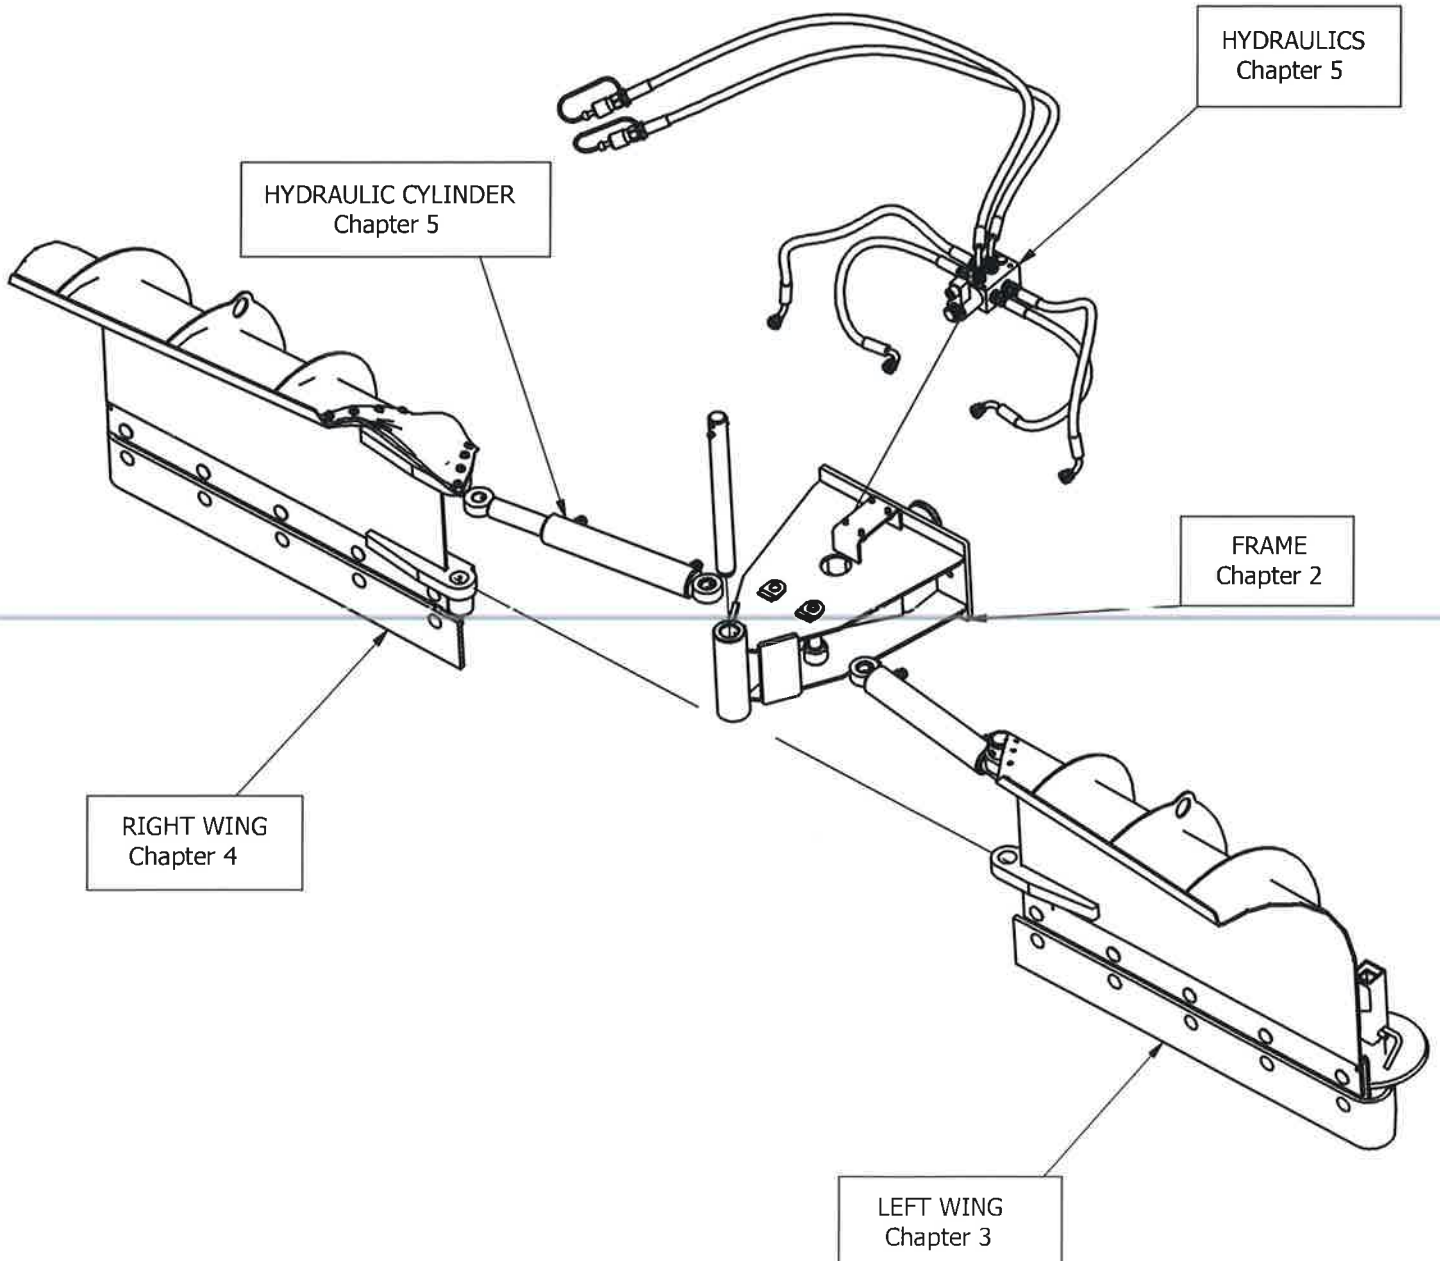

# RESERVEDELSLISTE - SPARE PARTS LIST

---

## CONTENTS

1. MAIN PARTS.....	4
2. FRAME.....	5
3. LEFT WING.....	6
4. RIGHT WING.....	8
5. HYDRAULICS.....	10
5.1 Single directional valve option.....	10
5.2 Single directional valve control panel.....	11
5.3 Double directional valve option.....	12
5.4 Double directional valve control panel.....	14
6. FRAME OPTION.....	15
7. VERTICAL FLOW ADAPTER OPTION.....	16
7.1 Vertical flow adapter option.....	17
8. BRACKETS FOR TRACTOR OPTION.....	18
9. STICKERS.....	19

**1. MAIN PARTS**

2. FRAME

RESERVEDELSLISTE – SPARE PARTS LIST

Pos.	Qty	Item No./ Varenummer	Beskrivelse	Description
1	1	643032	Ramme	Frame
2	1	640016	Bolt	Pin
3	2	640028	Bolt	Pin
4	5	017403	Fettnippel	Lubricating Nipple
5	4	021054	Splint	Split Pin
6	1	020830	Fjærsplint	Spring-type straight pin
7	4	012194	Sprengskive	Spring Washer
8	1	643048	Skive	Washer
9	1	012435	Sprengskive	Spring Washer
10	1	013009	Skrue	Hex-Head Bolt
11	4	012758	Skrue	Hexagon head screws