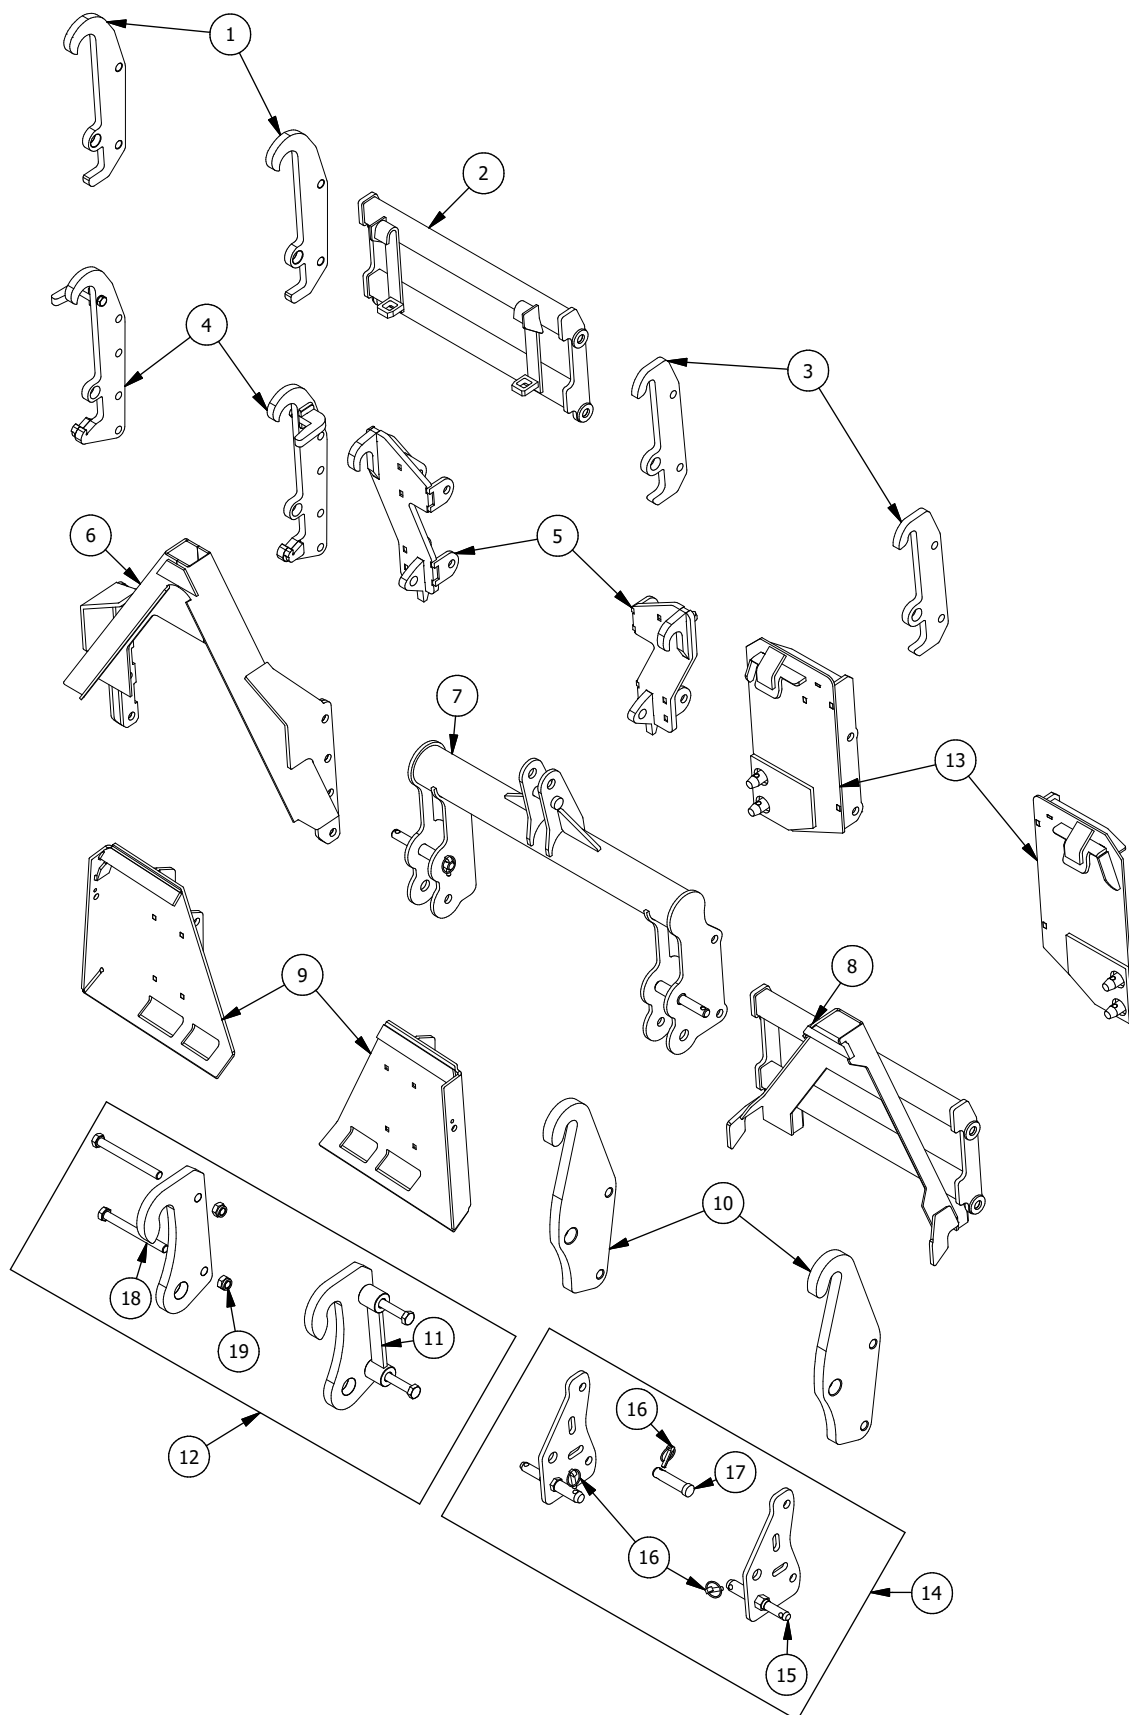

3. BRACKETS FOR TRACTOR

RESERVEDELSLISTE – SPARE PARTS LIST					
Pos.	Qty	Item No./ Varenummer	Beskrivelse	Description	Specification
1	1	IG500050	Adapter, sett Trima - SMS	Adapter, set Trima - SMS	
2	1	IG500048	Adapter, Avant Multione	Adapter, Avant Multione	
3	1	IG500053	Adapter, sett Ålø type 3	Adapter, set Ålø type 3	
4	1	IG500056	Adapter, sett HMV - SMS	Adapter, set HMV - SMS	
5	1	IG500062	Adapter, sett Euro Combi	Adapter, set Euro Combi	
6	1	IG500059	Adapter, triangel	Adapter, triangle	
7	1	IG500063	3-pkt. feste	3 point adapter	
8	1	IG500044	Adapter, Scan frame	Adapter, Scan frame	
9	1	IG500064	Adapter, sett Bobcat Skid Steer	Adapter, set Bobcat Skid Steer	
10	1	IG500054	Adapter, sett JCB 406-409 ZL 502-702 Volvo L30Z-35Z	Adapter, set JCB 406-409 ZL 502-702 Volvo L30Z-35Z	
11	2	IG500512	Avstandsjern	Distance bracket	
12	2	IG500043	Adapter, sett JCB Compact Tools Carrier	Adapter, set JCB Compact Tools Carrier	
13	1	IG500067	Adapter, sett John Deere 400-500	Adapter, set John Deere 400-500	
14	1	IG226410	Adapter for 3pkt. enkel versjon	Adapter set, for 3-point, simple version	
15	2	IG226412	Bolt med mutter	Bolt with nut	
16	3	IG021004	Orepinne	Locking pin	
17	1	IG020177	Toppstagsbolt kat 2	Top link bolt cat 2	
18	4	IG012423	Bolt	Hex-Head Bolt	DIN 931-1 - M20 x 200
19	4	IG012430	Mutter	Hex Nut	DIN 985 - M20