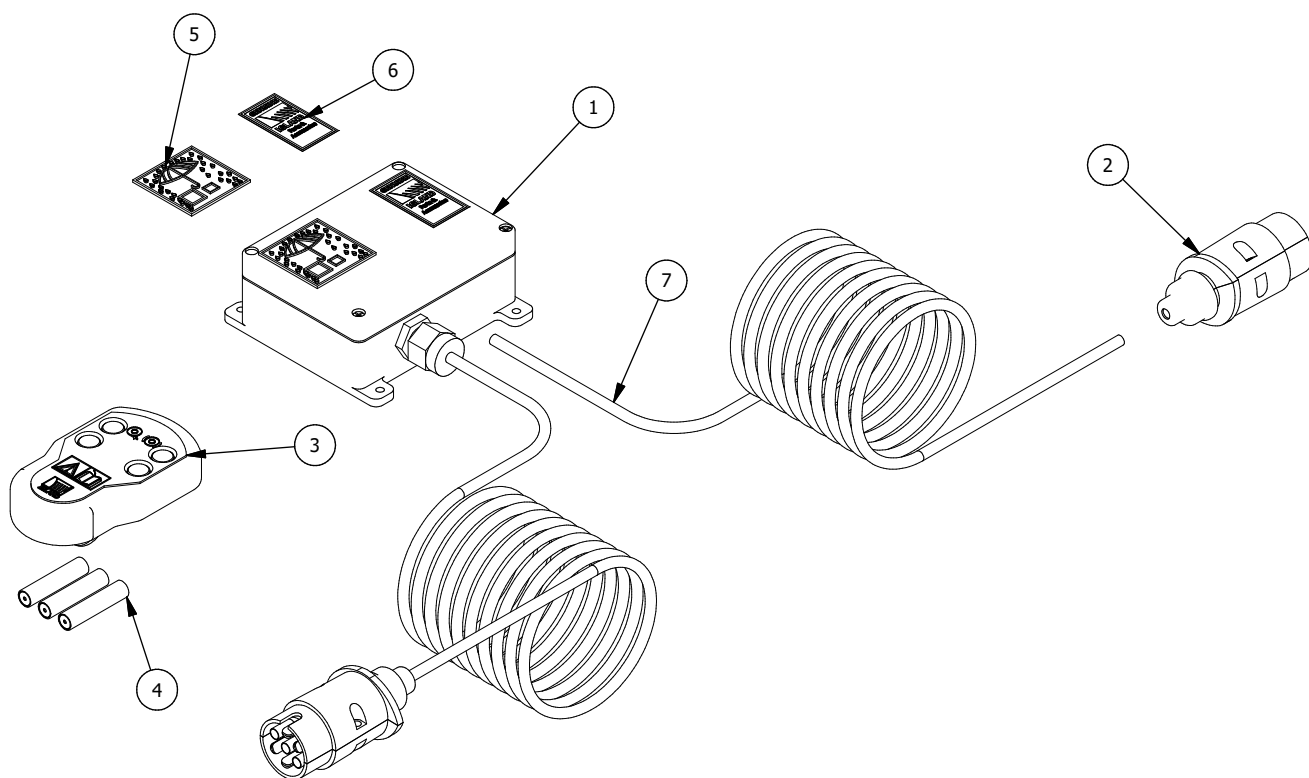

9. RADIO CONTROL SET CPL.

RESERVEDELSLISTE – SPARE PARTS LIST					
Pos.	Qty	Item No./ Varenummer	Beskrivelse	Description	Specification
1	1	IG095652	Mottaker 2,4 GHz kpl. m/kabel og kontakter	Reciever 2,4 GHz	
2	1	IG090765	Tilhengerstøpsel, 7 pol	Trailer plug, 7 pol	
3	1	IG095622	Radiosender 2 kanal, 2.4 GHz	Radio transmitter 2 channel, 2,4 GHz	
4	3	IG095370	Batteri 1,5V AAA	Battery 1.5V AAA	
5	1	IG391426	Klebmerke	Stickers	
6	1	IG391427	Klebmerke	Stickers	
7	1	IG028265	Kabel 4 leder	Cable