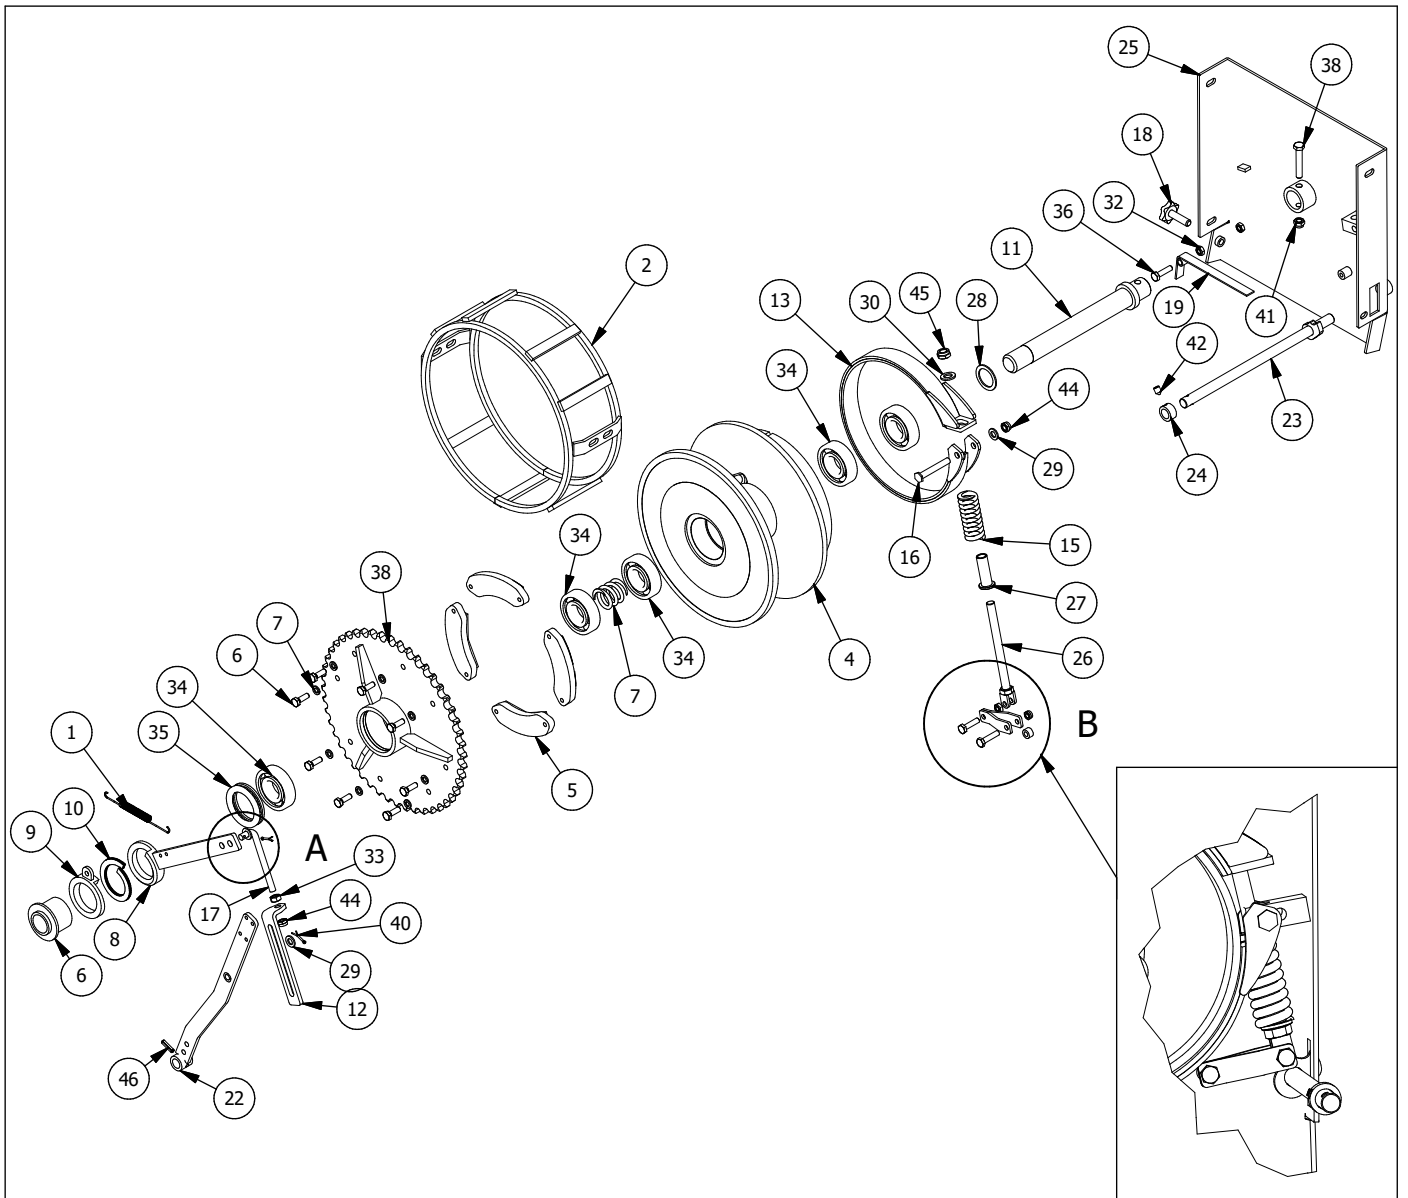

RESERVEDELSLISTE – SPARE PARTS LIST					
Pos.	Qty	Item No./ Varenummer	Beskrivelse	Description	Specification
1	1	IG027250	Fjær, mekanisk utgave.	Spring, , mechanical version.	
	2		Hydraulisk utgave, gammel ventil (se side 20).	Hydraulic version, old valve (see page 20).	
	3		Hydraulisk utgave, ny ventil (se side 20).	Hydraulic version, new valve (see page 20)	
2	1	IG153108	Trommelbeskyttelse	Drum cover	
3	9	IG012270	Mutter	Hex Nut	
4	1	IG153107	Trommel	Drum	
5	4	IG153082	Clutchlamellkloss	Clutch	
6	1	IG153024	Foring	Bushing	
7	1	IG153046	Fjær	Spring	
8	1	IG143077	Ekspansjonsring m/spak	Ekspansjonsring w/rod	
9	1	IG122026	Ekspansjonsring	Ekspansion ring	
10	1	IG026363	Lager, splittet	Bearing, special cut	
11	1	IG153112	Hovedaksel	Main shaft	
12	1	IG143088	Spak 1	Lever	
13	1	IG121025	Bremseband	Brake band	
14	1	IG120014	Gaffel	Fork	
15	1	IG027295	Fjær	Spring	
16	1	IG017175	Skrue, spesial	Bolt special	
17	1	IG143089	Justerbart stag	Rod adjustable	
18	1	IG143116	Justeringskrue for subbebrems, kpl.	Adjustment screw, cpl.	
19	1	IG143114	Subbebrems	Brake	
20	1	IG154012	Kjedehjul 1" 48 tenner	Chain wheel 1" 48 teeth	
21	1	IG143073	Hylse	Sleeve	
22	1	IG154110	Spak, komplett	Lever, complete for brake band	
23	1	IG154116	Eksenteraksel	Cam shaft	
24	1	IG154112	Hylse	Sleeve	
25	1	IG154114	Bakplate	Back plate	
26	1	IG143072	Bremsebolt	Brake bolt	
27	1	IG156135	Hylse til bremsebolt	Sleeve	
28	1	IG153170	Avstandshylse	Distance sleeve	
29	2	IG012274	Skive	Washer	DIN 125 - A 13
30	1	IG012354	Skive	Washer	DIN 125 - A 17
31	8	IG012234	Skive	Spring Washer	DIN 127 - A 10
32	2	IG012237	Mutter	Hex Nut	DIN 555-5 - M10
33	1	IG012277	Mutter u/ lås	Hex Nut	DIN 555-5 - M12
34	5	IG026062	Lager	Deep groove ball bearings single row with two RS1 seals SKF	DIN 625 SKF - SKF 6308-2RS1
35	1	IG026350	Lager kule - aksial	Thrust Ball Bearing	DIN 711 - 511 13 - 65 x 90 x 18
36	2	IG012205	Bolt	Hex-Head Bolt	DIN 931-1 - M10 x 40
37	1	IG017176	Bolt	Hex-Head Bolt	DIN 931-1 - M10 x 60
38	1	IG017167	Bolt	Hex-Head Bolt	DIN 931-1 - M12 x 70