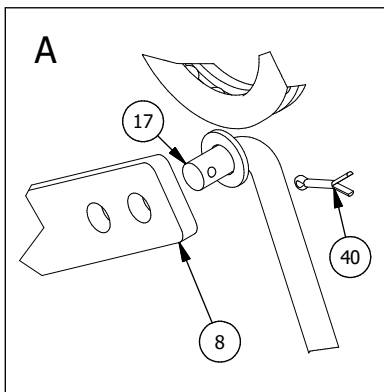

RESERVEDELSLISTE – SPARE PARTS LIST					
Pos.	Qty	Item No./ Varenummer	Beskrivelse	Description	Specification
1	1	IG027250	Fjær, mekanisk utgave.	Spring, , mechanical version.	
	2		Hydraulisk utgave, gammel ventil (se side 20).	Hydraulic version, old valve (see page 20).	
	3		Hydraulisk utgave, ny ventil (se side 20).	Hydraulic version, new valve (see page 20)	
2	1	IG153108	Trommelbeskyttelse	Drum cover	
3	9	IG012270	Mutter	Hex Nut	
4	1	IG153107	Trommel	Drum	
5	4	IG153082	Clutchlamellkloss	Clutch	
6	1	IG153024	Foring	Bushing	
7	1	IG153046	Fjær	Spring	
8	1	IG143077	Ekspansjonsring m/spak	Ekspansjonsring w/rod	
9	1	IG122026	Ekspansjonsring	Ekspansion ring	
10	1	IG026363	Lager, splittet	Bearing, special cut	
11	1	IG153112	Hovedaksel	Main shaft	
12	1	IG143088	Spak 1	Lever	
13	1	IG121025	Bremseband	Brake band	
14	1	IG120014	Gaffel	Fork	
15	1	IG027295	Fjær	Spring	
16	1	IG017175	Skrue, spesial	Bolt special	
17	1	IG143089	Justerbart stag	Rod adjustable	
18	1	IG143116	Justeringskrue for subbebrems, kpl.	Adjustment screw, cpl.	
19	1	IG143114	Subbebrems	Brake	
20	1	IG154012	Kjedehjul 1" 48 tenner	Chain wheel 1" 48 teeth	
21	1	IG143073	Hylse	Sleeve	
22	1	IG154110	Spak, komplett	Lever, complete for brake band	
23	1	IG154116	Eksenteraksel	Cam shaft	
24	1	IG154112	Hylse	Sleeve	
25	1	IG154114	Bakplate	Back plate	
26	1	IG143072	Bremsebolt	Brake bolt	
27	1	IG156135	Hylse til bremsebolt	Sleeve	
28	1	IG153170	Avstandshylse	Distance sleeve	
29	2	IG012274	Skive	Washer	DIN 125 - A 13
30	1	IG012354	Skive	Washer	DIN 125 - A 17
31	8	IG012234	Skive	Spring Washer	DIN 127 - A 10
32	2	IG012237	Mutter	Hex Nut	DIN 555-5 - M10
33	1	IG012277	Mutter u/ lås	Hex Nut	DIN 555-5 - M12
34	5	IG026062	Lager	Deep groove ball bearings single row with two RS1 seals SKF	DIN 625 SKF - SKF 6308-2RS1
35	1	IG026350	Lager kule - aksial	Thrust Ball Bearing	DIN 711 - 511 13 - 65 x 90 x 18
36	2	IG012205	Bolt	Hex-Head Bolt	DIN 931-1 - M10 x 40
37	1	IG017176	Bolt	Hex-Head Bolt	DIN 931-1 - M10 x 60
38	1	IG017167	Bolt	Hex-Head Bolt	DIN 931-1 - M12 x 70