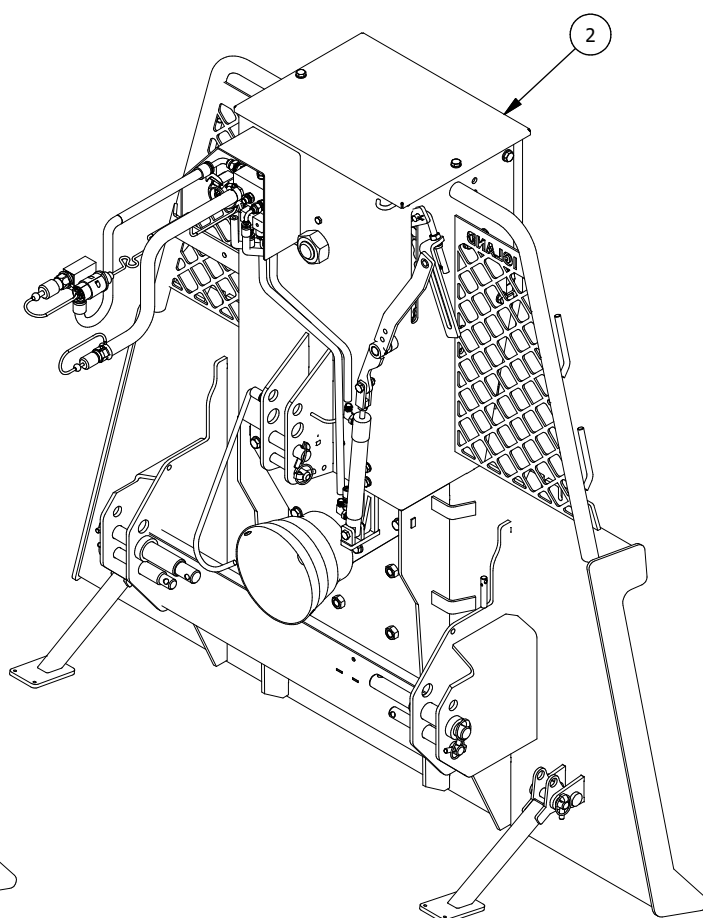

Original delekatalog

- SPARE PARTS LIST -

Contents

1. CHASSIS, KPL.....	5
2. DRUM SET.....	7
3. CHAIN WHEEL AND CHAIN TIGHTENER.....	11
4. OPERATING HANDLE.....	13
5. WIRE DIRECTIONEER.....	15
6. ONLY HYDRAULIC VERSION - ELECTROHYDRAULIC LOW PRESSURE CONTROL (LH).....	17
7. ONLY HYDRAULIC VERSION - VALVE BLOCK LH.....	20
8. ONLY HYDRAULIC VERSION - OPERATE PANEL.....	22
9. RADIO CONTROL SET CPL.....	23
10. OPTION - H MV FRAME AND TRIANGLE SPECIAL FITTED QUICK COUPLER.....	24
11. OPTION - PROTECTION SCREEN AND HOLDERS.....	25
12. OPTION - TOP BLOCK.....	26
13. OPTION - RPM CONTROL OF TRAKTOR.....	28
14. STICKERS.....	29

RESERVEDELSLISTE – SPARE PARTS LIST

Pos.	Qty	Item No./ Varenummer	Beskrivelse	Description	Specification
1	1	IG300904	Mekanisk vinsj med automatisk brems	Mechanical winch with automatical brake	
2	1	IG300905	Hydraulisk vinsj med automatisk brems	Hydraulic winch with automatical brake	