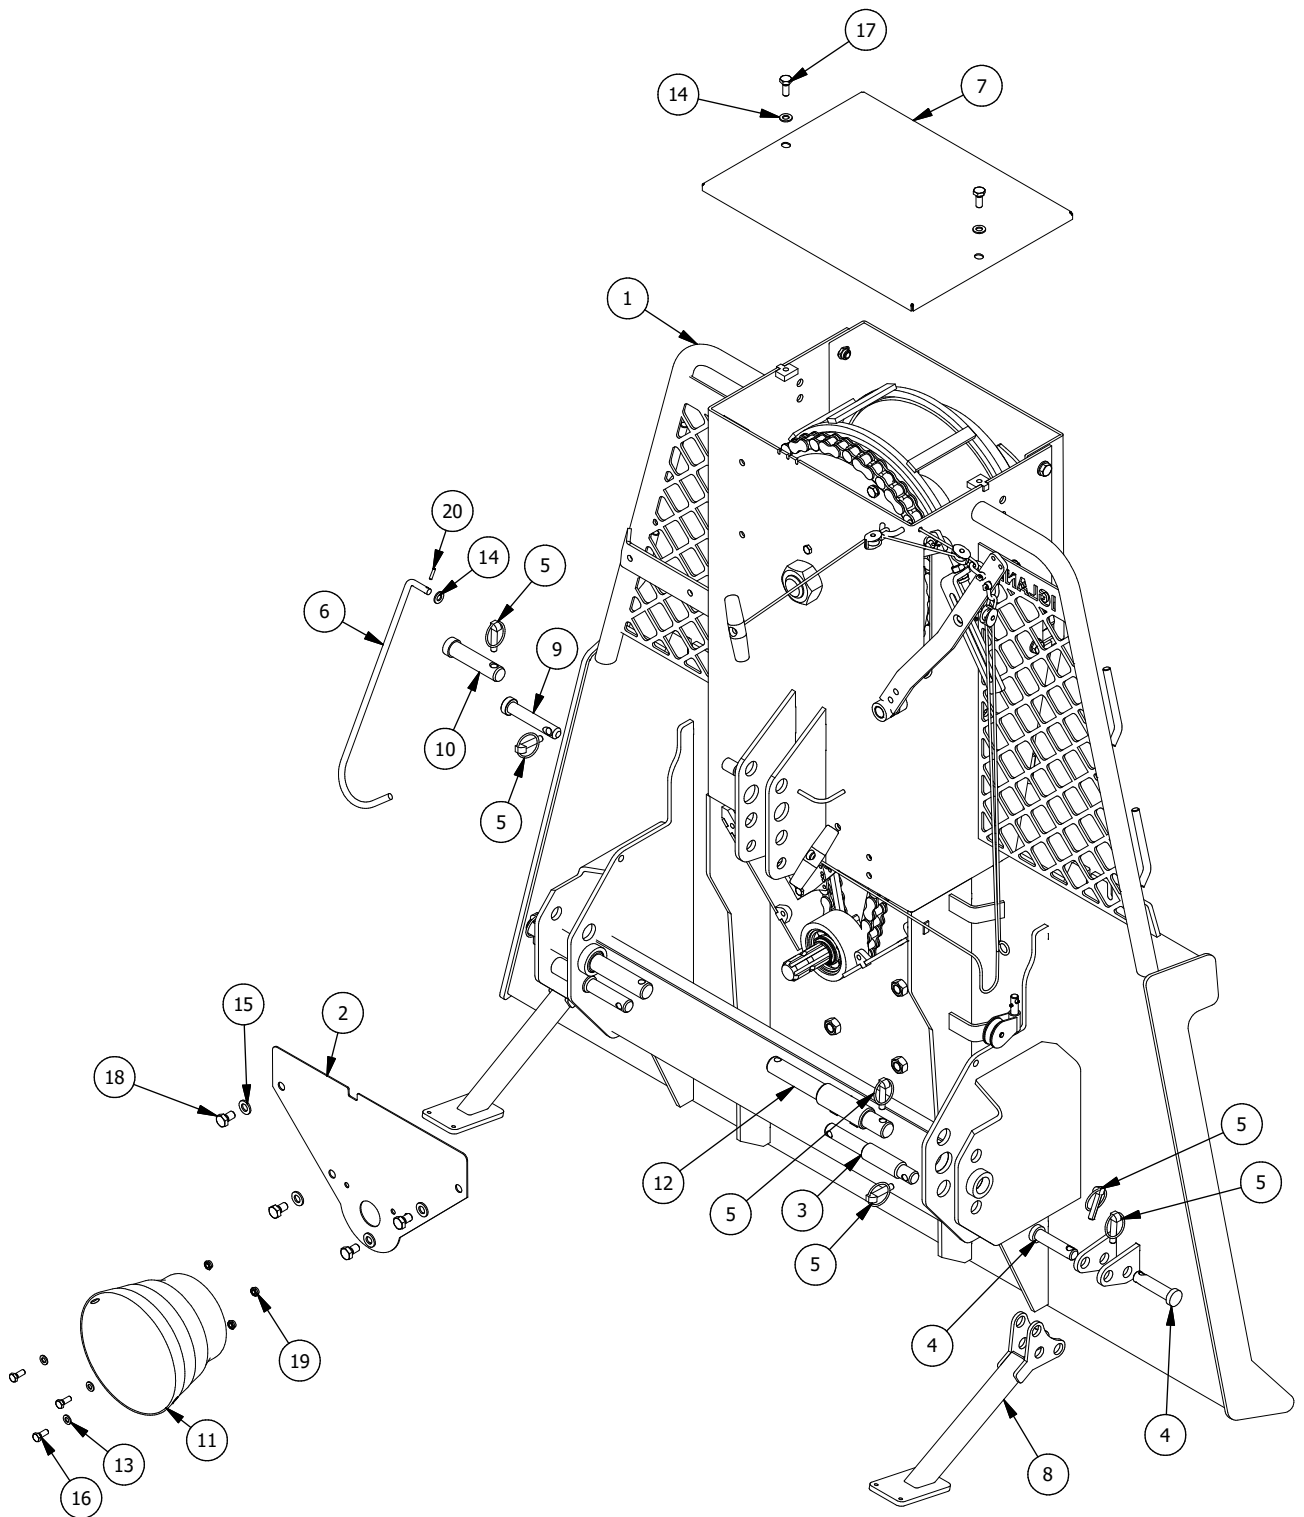

1. CHASSIS, KPL.

RESERVEDELSLISTE – SPARE PARTS LIST					
Pos.	Qty	Item No./ Varenummer	Beskrivelse	Description	Specification
1	1	IG154010	Vinsj chassis	Winch chassis	
2	1	IG154023	Beskyttelsesdeksel	Protection cover	
3	2	IG021320	Trekkstagbolt kat 1-2	Bolt cat 1-2	
4	4	IG731066	Bolt	Bolt	
5	10	IG021004	Orepinne	Locking pin	
6	1	IG143127	Parkeringsbøyle for PTO	PTO holder	
7	1	IG153116	Toppdeksel	Top cover	
8	2	IG154022	Støttebein	Support legs	
9	1	IG020099	Toppstagbolt kat 1	Top link bolt cat 1	
10	1	IG020177	Toppstagbolt kat 2	Top link bolt cat 2	
11	1	IG121632	PTO deksel, plast	PTO cover, plastic	
12	2	IG021410	Trekkstangbolt kat 2-3	Bolt kat 2-3	
13	3	IG012194	Skive	Washer	DIN 125 - A 8,4
14	3	IG012235	Skive	Washer	DIN 125 - A 10,5
15	4	IG012274	Skive	Washer	DIN 125 - A 13
16	3	IG012760	Bolt	Hex-Head Bolt	DIN 933 - M8 x 20
17	2	IG012802	Bolt	Hex-Head Bolt	DIN 933 - M10 x 25
18	4	IG012842	Bolt	Hex-Head Bolt	DIN 933 - M12 x 20
19	3	IG012198	Mutter	Hex Nut	ISO 10511 - M8
20	1	IG020815	Spennhylse	Spring-type straight pins - Slotted, light duty	ISO 13337 - 4 x 18