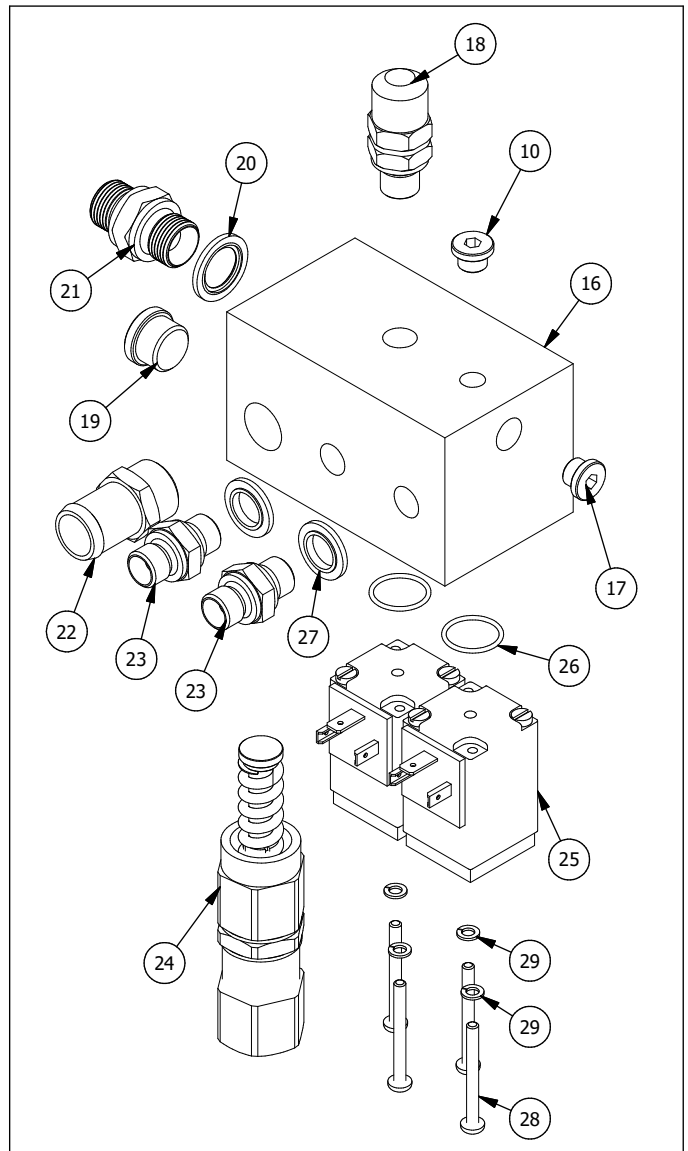

7. ONLY HYDRAULIC VERSION - VALVE BLOCK LH

RESERVEDELSLISTE – SPARE PARTS LIST					
Pos.	Qty	Item No./ Varenummer	Beskrivelse	Description	Specification
1	1	IG047142	Skive m/gummipakning	Washer w/rubber	
2	2	IG048009	Nippel 3/8" BSP	Fitting ext BSP 3/8" x ext BSP 3/8"	
3	1	IG090066	Filterhus	Filter housing	
4	1	IG090067	FILTERELEMENT - Ø 14,75mm, lengde 39,7mm	FILTERELEMENT - Ø 14,75mm, lengde 39,7mm	
5	1	IG049853	NIPPEL Overgang - Rett	Niple	
6	1	IG047032	Hurtigkobling han	Quick coupler han	
7	1	IG047033	Støvhette rød for hankobling	Dust protection red	
8	1	IG023564	SKIVE, Kobber	Washer cobber	
9	1	IG049851	Nippel, strupe for lukket senter	Niple, reducer	
10	1	IG049802	Plugg 1/8"	Plug 1/8"	
11	1	IG098002U	Ventilbukk	Valve block	
12	2	IG098011	Sleideventil	Solenoid	
13	2	IG098012	Spole	Spool	
14	2	IG048001	Nippel, 1/4"	Adapter, 1/4"	
15	1	IG098013	Adapter for trykkregulator	Adapter for pressure regulator	
16	1	IG090252	Ventilblokk LH	Valve block LH	
17	1	IG017035	Plugg 1/4"	Plug 1/4"	
18	1	IG022110	Påfyllingsnippel / testnippel	Monometer coupler	
19	1	IG049801	Plugg 3/8"	Plug 3/8"	
20	1	IG047142	Skive m/gummipakning	Washer w/rubber	
21	1	IG048009	Nippel	Fitting ext BSP 3/8" x ext BSP 3/8"	
22	1	IG049813	Nippel, slange	Nipple, hose	
23	2	IG048001	Nippel 1/4" BSP	Nipple 1/4" BSP	
24	1	IG090293	Trykkrguleringsventil, kpl.	Pressure control valve	
25	2	IG090290	Magnetventil	Solenoid valve	
26	2	IG024718	O ring	O ring	
27	4	IG047141	Skive m/gummipakning	Washer w/rubber	
28	4	IG013895	Bolt	Slotted Pan Head Machine Screw (Regular Thread - Metric)	ANSI B18.6.7M - M4x0,7 x 40, SPHMSM
29	4	IG012036	Skive	Spring Washer	DIN 127 - A 4