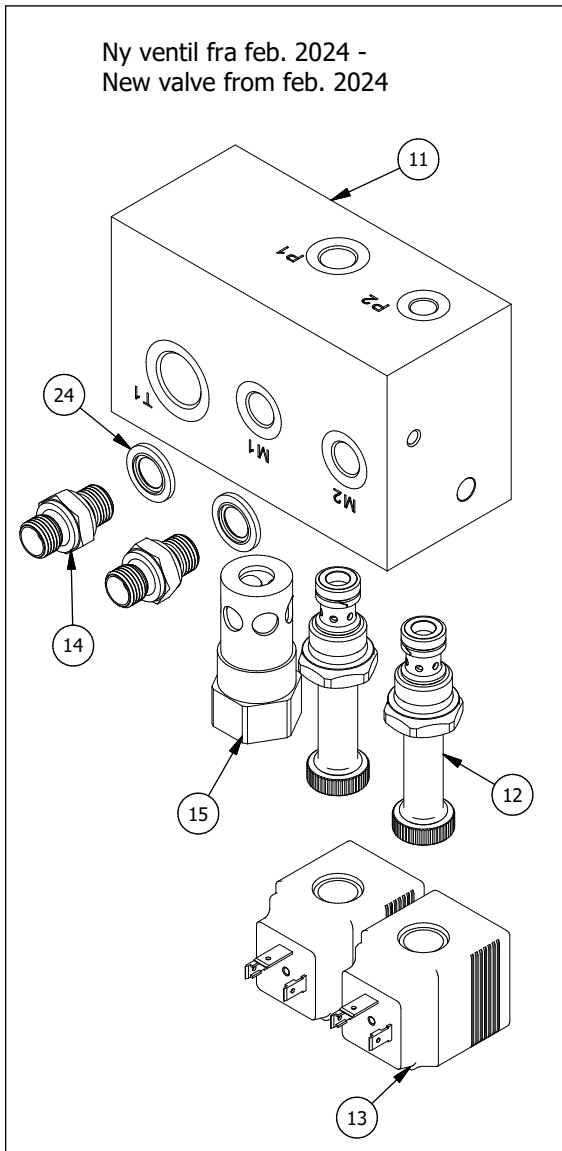

7. ONLY HYDRAULIC VERSION - VALVE BLOCK LH

RESERVEDELSLISTE – SPARE PARTS LIST					
Pos.	Qty	Item No./ Varenummer	Beskrivelse	Description	Specification
1	1	IG047142	Skive m/gummipakning	Washer w/rubber	
2	2	IG048009	Nippel 3/8" BSP	Fitting ext BSP 3/8" x ext BSP 3/8"	
3	1	IG090066	Filterhus	Filter housing	
4	1	IG090067	FILTERELEMENT - Ø 14,75mm, lengde 39,7mm	FILTERELEMENT - Ø 14,75mm, lengde 39,7mm	
5	1	IG049853	NIPPEL Overgang - Rett	Niple	
6	1	IG047032	Hurtigkobling han	Quick coupler han	
7	1	IG047033	Støvhette rød for hankobling	Dust protection red	
8	1	IG023564	SKIVE, Kobber	Washer cobber	
9	1	IG049851	Nippel, strupe for lukket senter	Niple, reducer	
10	1	IG049802	Plugg 1/8"	Plug 1/8"	
11	1	IG098002U	Ventilbukk	Valve block	
12	2	IG098011	Sleideventil	Solenoid	
13	2	IG098012	Spole	Spool	
14	2	IG048001	Nippel, 1/4"	Adapter, 1/4"	
15	1	IG098013	Adapter for trykkregulator	Adapter for pressure regulator	
16	1	IG090252	Ventilblokk LH	Valve block LH	
17	1	IG017035	Plugg 1/4"	Plug 1/4"	
18	1	IG022110	Påfyllingsnippel / testnippel	Monometer coupler	
19	1	IG049801	Plugg 3/8"	Plug 3/8"	
20	1	IG047142	Skive m/gummipakning	Washer w/rubber	
21	1	IG048009	Nippel	Fitting ext BSP 3/8" x ext BSP 3/8"	
22	1	IG049813	Nippel, slange	Nipple, hose	
23	2	IG048001	Nippel 1/4" BSP	Nipple 1/4" BSP	
24	1	IG090293	Trykkrguleringsventil, kpl.	Pressure control valve	
25	2	IG090290	Magnetventil	Solenoid valve	
26	2	IG024718	O ring	O ring	
27	4	IG047141	Skive m/gummipakning	Washer w/rubber	
28	4	IG013895	Bolt	Slotted Pan Head Machine Screw (Regular Thread - Metric)	ANSI B18.6.7M - M4x0,7 x 40, SPHMSM
29	4	IG012036	Skive	Spring Washer	DIN 127 - A 4