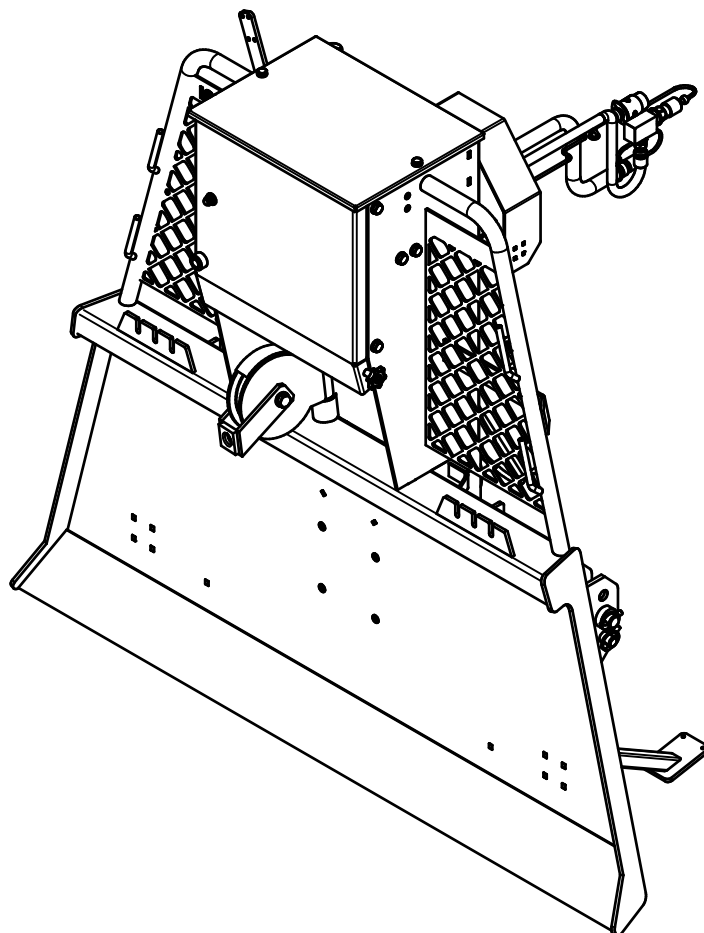

IGLAND 52S

Revised	
Issued	10.05.2024
P/N	IG300904
Website	Nosted.com/igland
E-mail	corporate@igland-as.com
Phone	+47 372 56 200

Reproduction of text or illustrations without permissions is prohibited

Original delekatalog