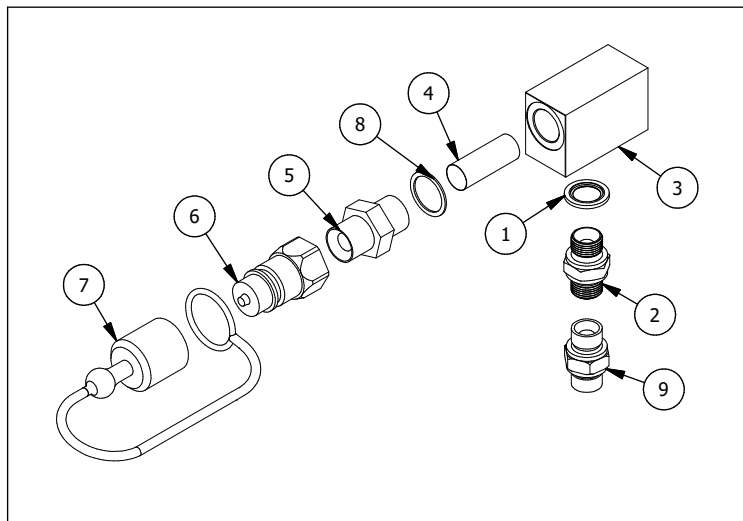

7. ONLY HYDRAULIC VERSION - VALVE BLOCK LH

RESERVEDELSLISTE – SPARE PARTS LIST					
Pos.	Qty	Item No./ Varenummer	Beskrivelse	Description	Specification
1	1	IG047142	Skive m/gummipakning	Washer w/rubber	
2	2	IG048009	Nippel 3/8" BSP	Fitting ext BSP 3/8" x ext BSP 3/8"	
3	1	IG090066	Filterhus	Filter housing	
4	1	IG090067	FILTERELEMENT - Ø 14,75mm, lengde 39,7mm	FILTERELEMENT - Ø 14,75mm, lengde 39,7mm	
5	1	IG049853	NIPPEL Overgang - Rett	Niple	
6	1	IG047032	Hurtigkobling han	Quick coupler han	
7	1	IG047033	Støvhette rød for hankobling	Dust protection red	
8	1	IG023564	SKIVE, Kobber	Washer cobber	
9	1	IG049851	Nippel, strupe for lukket senter	Niple, reducer	
10	1	IG049802	Plugg 1/8"	Plug 1/8"	
11	1	IG098002U	Ventilbukk	Valve block	
12	2	IG098011	Sleideventil	Solenoid	
13	2	IG098012	Spole	Spool	
14	2	IG048001	Nippel, 1/4"	Adapter, 1/4"	
15	1	IG098013	Adapter for trykkregulator	Adapter for pressure regulator	
16	1	IG090252	Ventilblokk LH	Valve block LH	
17	1	IG017035	Plugg 1/4"	Plug 1/4"	
18	1	IG022110	Påfyllingsnippel / testnippel	Monometer coupler	
19	1	IG049801	Plugg 3/8"	Plug 3/8"	
20	1	IG047142	Skive m/gummipakning	Washer w/rubber	
21	1	IG048009	Nippel	Fitting ext BSP 3/8" x ext BSP 3/8"	
22	1	IG049813	Nippel, slange	Nipple, hose	
23	2	IG048001	Nippel 1/4" BSP	Nipple 1/4" BSP	
24	1	IG090293	Trykkrguleringsventil, kpl.	Pressure control valve	
25	2	IG090290	Magnetventil	Solenoid valve	
26	2	IG024718	O ring	O ring	
27	4	IG047141	Skive m/gummipakning	Washer w/rubber	
28	4	IG013895	Bolt	Slotted Pan Head Machine Screw (Regular Thread - Metric)	ANSI B18.6.7M - M4x0,7 x 40, SPHMSM
29	4	IG012036	Skive	Spring Washer	DIN 127 - A 4