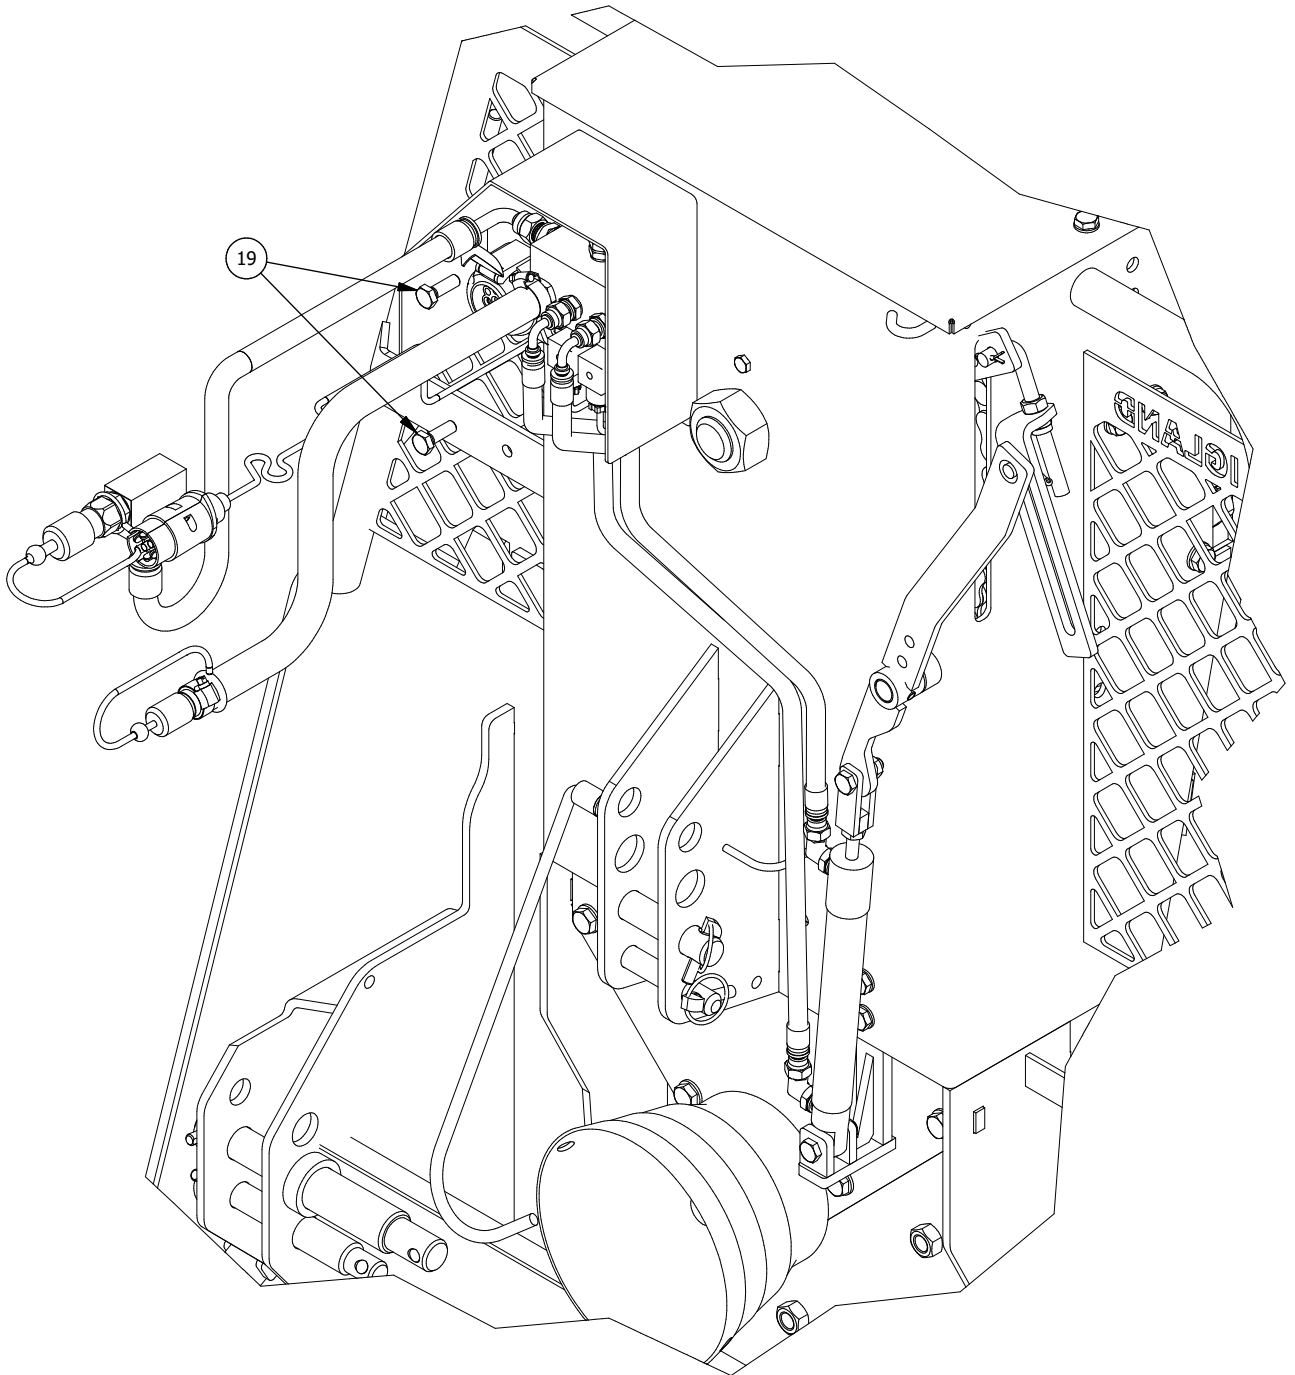

6. ONLY HYDRAULIC VERSION - ELECTROHYDRAULIC LOW PRESSURE CONTROL (LH)