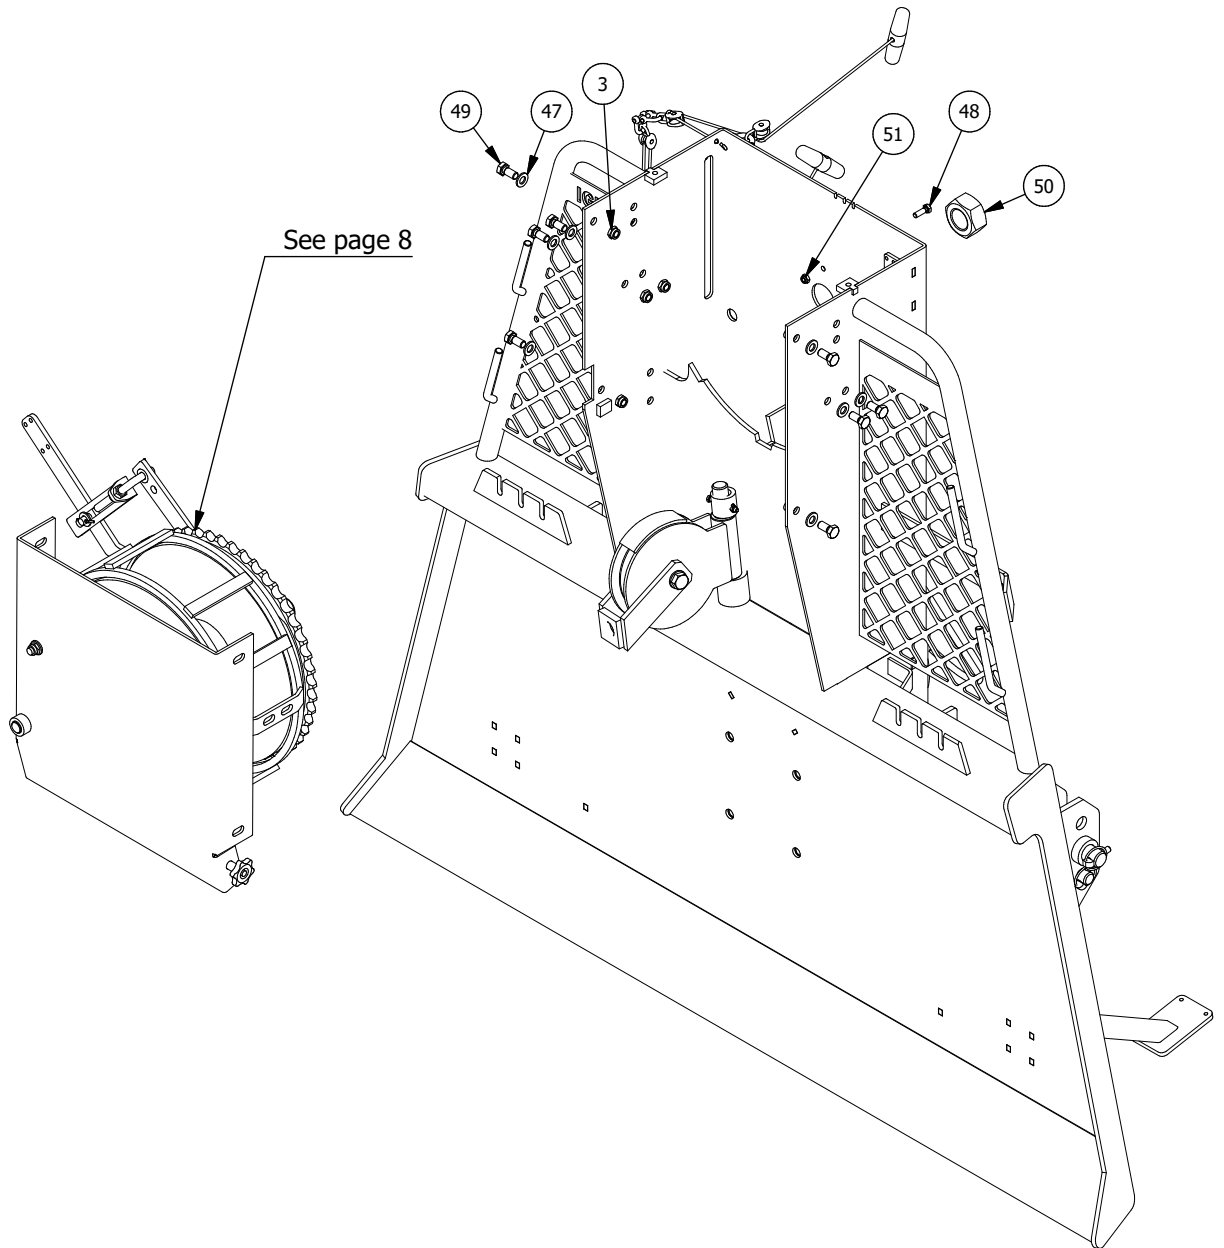

RESERVEDELSLISTE – SPARE PARTS LIST					
Pos.	Qty	Item No./ Varenummer	Beskrivelse	Description	Specification
1	1	IG154010	Vinsj chassis	Winch chassis	
2	1	IG154023	Beskyttelsesdeksel	Protection cover	
3	2	IG021320	Trekkstagbolt kat 1-2	Bolt cat 1-2	
4	4	IG731066	Bolt	Bolt	
5	10	IG021004	Orepinne	Locking pin	
6	1	IG143127	Parkeringsbøyle for PTO	PTO holder	
7	1	IG153116	Toppdeksel	Top cover	
8	2	IG154022	Støttebein	Support legs	
9	1	IG020099	Toppstagbolt kat 1	Top link bolt cat 1	
10	1	IG020177	Toppstagbolt kat 2	Top link bolt cat 2	
11	1	IG121632	PTO deksel, plast	PTO cover, plastic	
12	2	IG021410	Trekkstangbolt kat 2-3	Bolt kat 2-3	
13	3	IG012194	Skive	Washer	DIN 125 - A 8,4
14	3	IG012235	Skive	Washer	DIN 125 - A 10,5
15	4	IG012274	Skive	Washer	DIN 125 - A 13
16	3	IG012760	Bolt	Hex-Head Bolt	DIN 933 - M8 x 20
17	2	IG012802	Bolt	Hex-Head Bolt	DIN 933 - M10 x 25
18	4	IG012842	Bolt	Hex-Head Bolt	DIN 933 - M12 x 20
19	3	IG012198	Mutter	Hex Nut	ISO 10511 - M8
20	1	IG020815	Spennhylse	Spring-type straight pins - Slotted, light duty	ISO 13337 - 4 x 18

2. DRUM SET