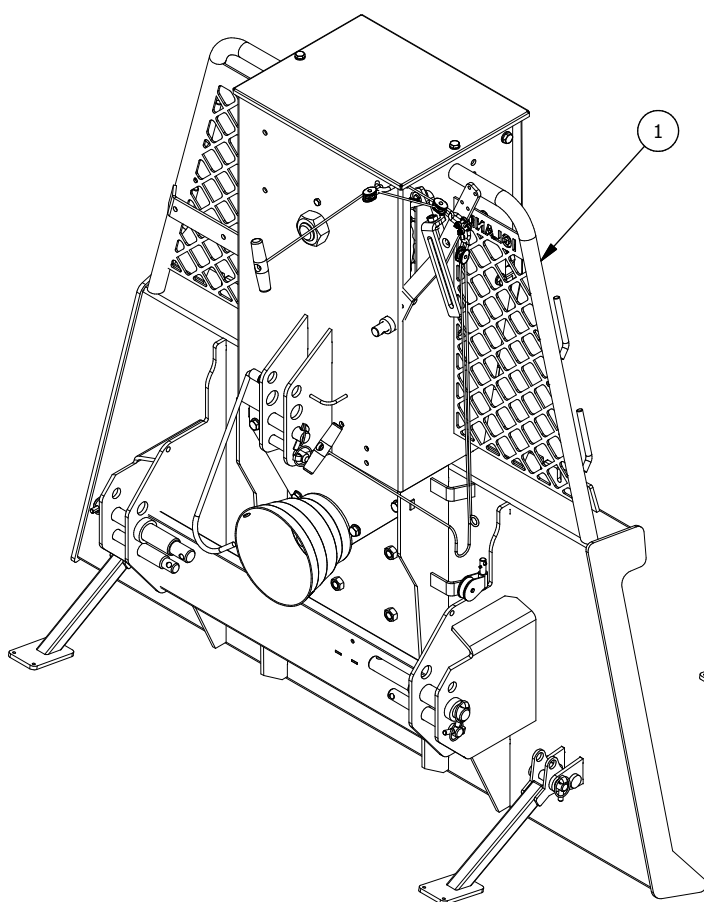

Original delekatalog

- SPARE PARTS LIST -

Contents

1. CHASSIS, KPL.....	5
2. DRUM SET.....	7
3. CHAIN WHEEL AND CHAIN TIGHTENER.....	11
4. OPERATING HANDLE.....	13
5. WIRE DIRECTIONEER.....	15
6. ONLY HYDRAULIC VERSION - ELECTROHYDRAULIC LOW PRESSURE CONTROL (LH).....	17
7. ONLY HYDRAULIC VERSION - VALVE BLOCK LH.....	20
8. ONLY HYDRAULIC VERSION - OPERATE PANEL.....	22
9. RADIO CONTROL SET CPL.....	23
10. OPTION - H MV FRAME AND TRIANGLE SPECIAL FITTED QUICK COUPLER.....	24
11. OPTION - PROTECTION SCREEN AND HOLDERS.....	25
12. OPTION - TOP BLOCK.....	26
13. OPTION - RPM CONTROL OF TRAKTOR.....	28
14. STICKERS.....	29

RESERVEDELSLISTE – SPARE PARTS LIST

Pos.	Qty	Item No./ Varenummer	Beskrivelse	Description	Specification
1	1	IG300904	Mekanisk vinsj med automatisk brems	Mechanical winch with automatical brake	
2	1	IG300905	Hydraulisk vinsj med automatisk brems	Hydraulic winch with automatical brake	