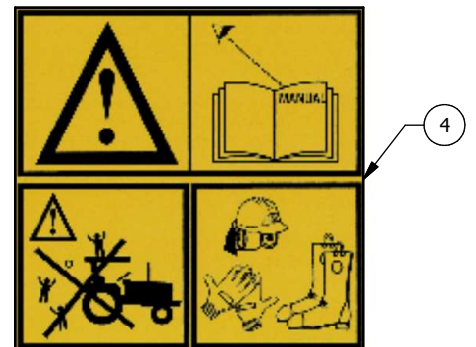

BSx3 120

5

BSHx3 120

6