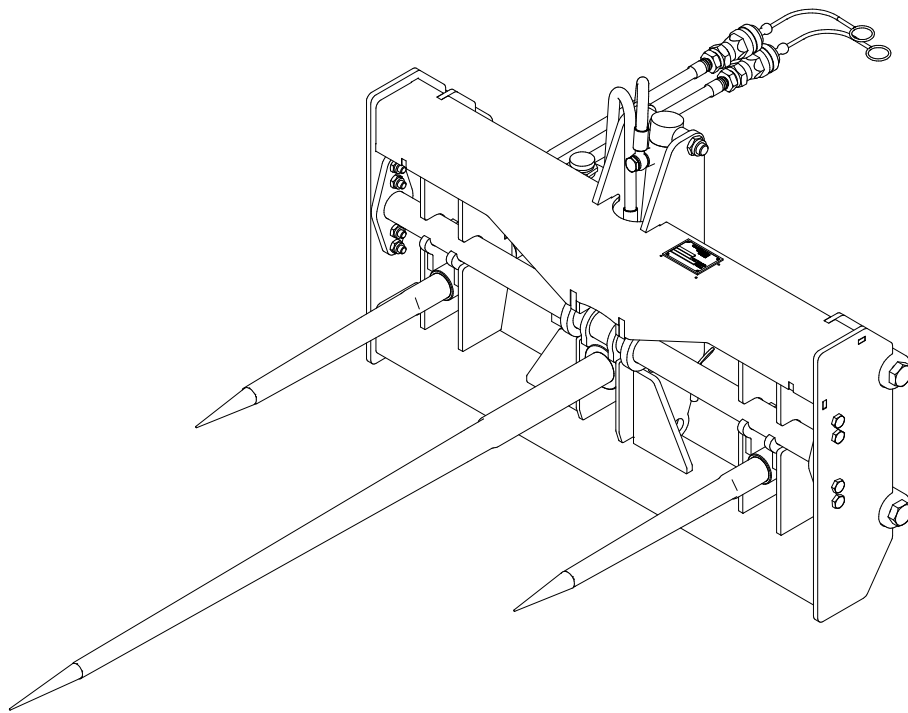

IGLAND BSx3 120

IGLAND BSHx3 120

Revised	01.07.2024
Issued	17.08.2016
P/N	IG390415
Website	Nosted.com/igland
E-mail	corporate@igland-as.com
Phone	+47 372 56 200

Reproduction of text or illustrations without permissions is prohibited

Original delekatalog