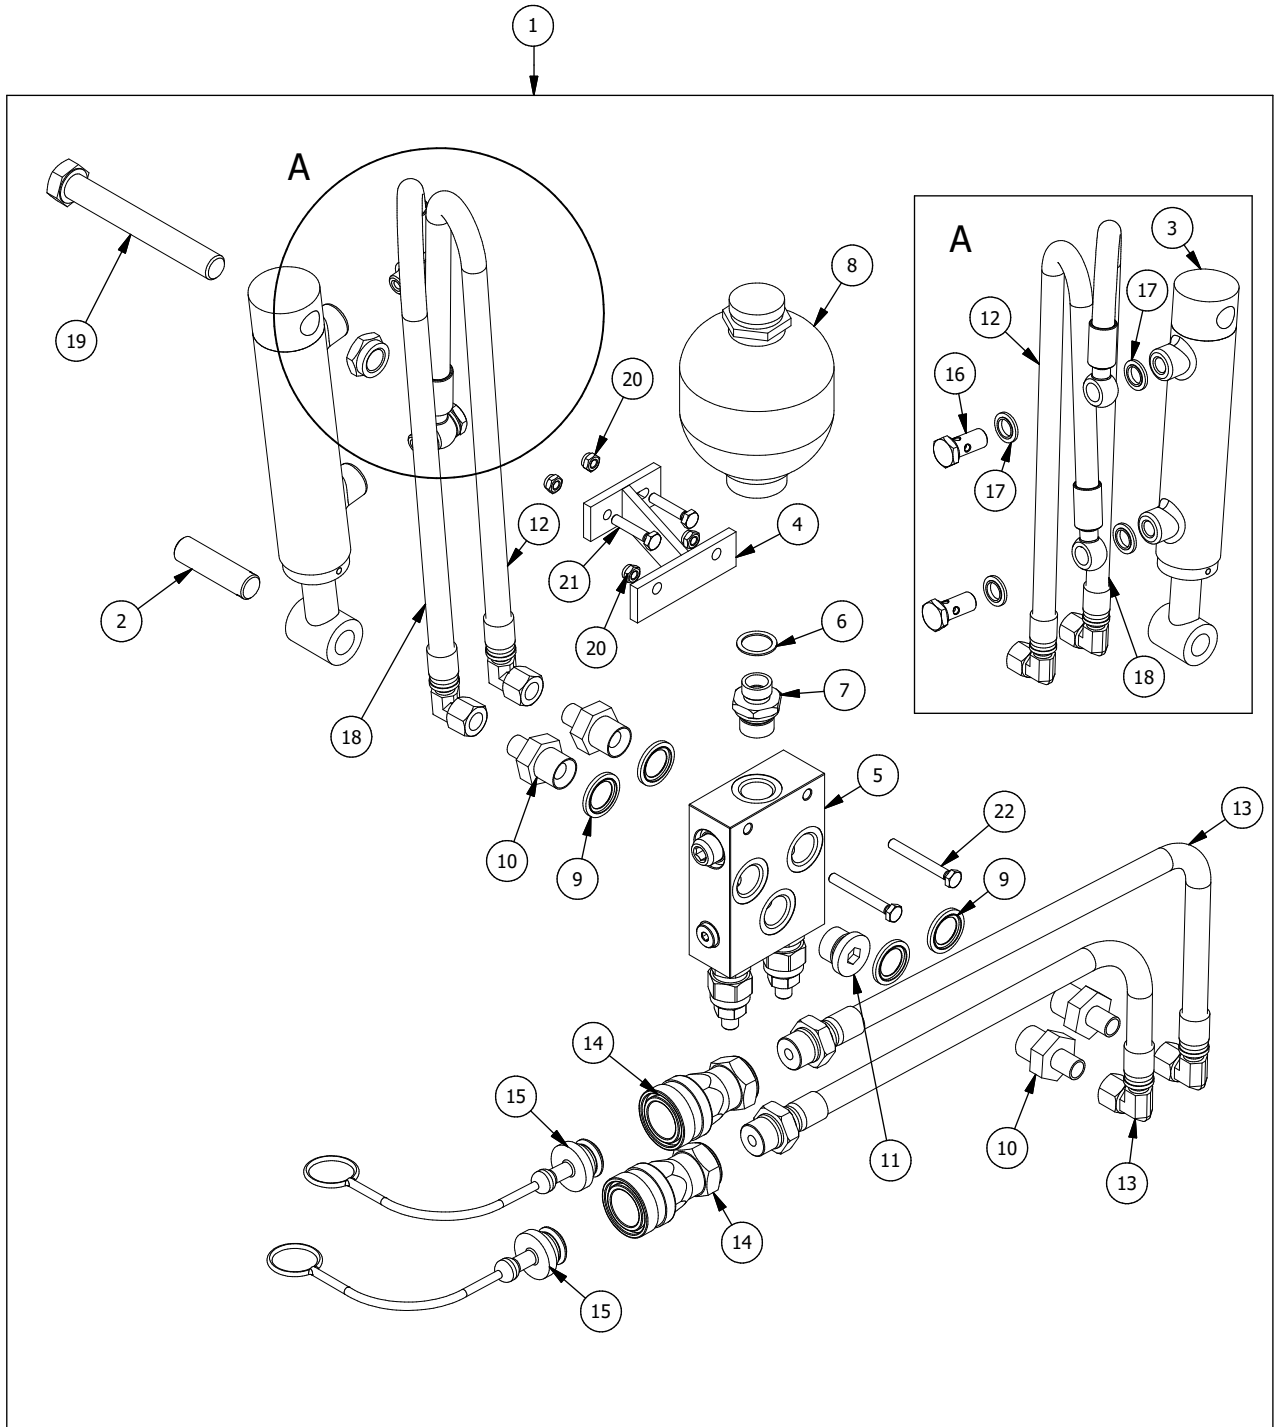

2. HYDRAULIC SET

RESERVEDELSLISTE – SPARE PARTS LIST					
Pos.	Qty	Item No./ Varenummer	Beskrivelse	Description	Specification
1	1	IG226010	Hydraulic complete set for BSHx3 120	Hydraulic complete set for BSHx3 120	
2	1	IG226026	Bolt	Pin	
3	1	IG722120	Sylinder	Cylinder	
-	1	IG025079	Pakningsett	Seal kit for cylinder	
4	1	IG226014	Valve holder	Valve holder	
5	1	IG090112	Slagventil	Shock valve	
6	1	IG023560	Kobberskive	Copper washer	
7	1	IG034135	Nippel 1/2" BSP - M18	Adapter 1/2" BSP - M18	
8	1	IG090028	Akkumulator	Accumulator	
9	4	IG047143	Skive m/gummipakning	Washer w/rubber	
10	4	IG048005	Nippel 1/2" BSP - 1/4" BSP	Adapter 1/2" BSP - 1/4" BSP	
11	1	IG049724	Plugg 1/2"	Plug 1/2"	
12	1	IG057459	Slange L-650 mm 1/4" BSP short 90° - banjo	Hose L-650 mm 1/4" BSP short 90° - banjo	
13	2	IG057664	Slange L-1400 mm 1/4" BSP short 90° - 1/2" i BSP	Hose L-1400 mm 1/4" BSP short 90° - 1/2" i BSP	
14	2	IG047031	1/2" hurtigkobling hun	1/2" Quick coupler	
15	2	IG047037	Støvhette rød for hunkobling	Dust protection red	
16	2	IG055072	Banjobolt med struper	Banjo bolt with restrictor	
17	4	IG047141	Skive m/gummipakning	Washer w/rubber	
18	1	IG057458	Slange L-500 mm 1/4" BSP short 90° - banjo	Hose L-500 mm 1/4" BSP short 90° - banjo	
19	1	IG012337	Bolt	Hex-Head Bolt	ISO 4014 - M16 x 120
20	4	IG012118	Mutter	Hex Nut	DIN 985 - M6
21	2	IG012683	Bolt	Hex-Head Bolt	DIN 933 - M6 x 30
22	2	IG012087	Bolt	Hex-Head Bolt	DIN 933 - M6 x 50