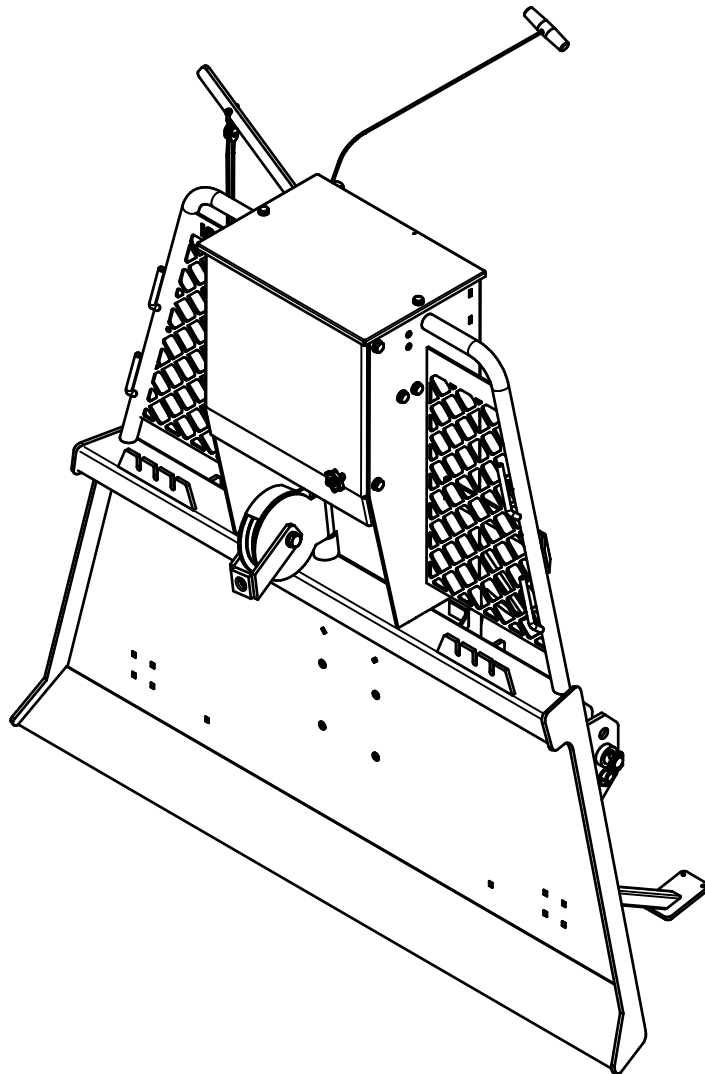

IGLAND 52

Revised	
Issued	15.05.2024
P/N	IG300902
Website	Nosted.com/igland
E-mail	corporate@igland-as.com
Phone	+47 372 56 200

Reproduction of text or illustrations without permissions is prohibited

Original delekatalog