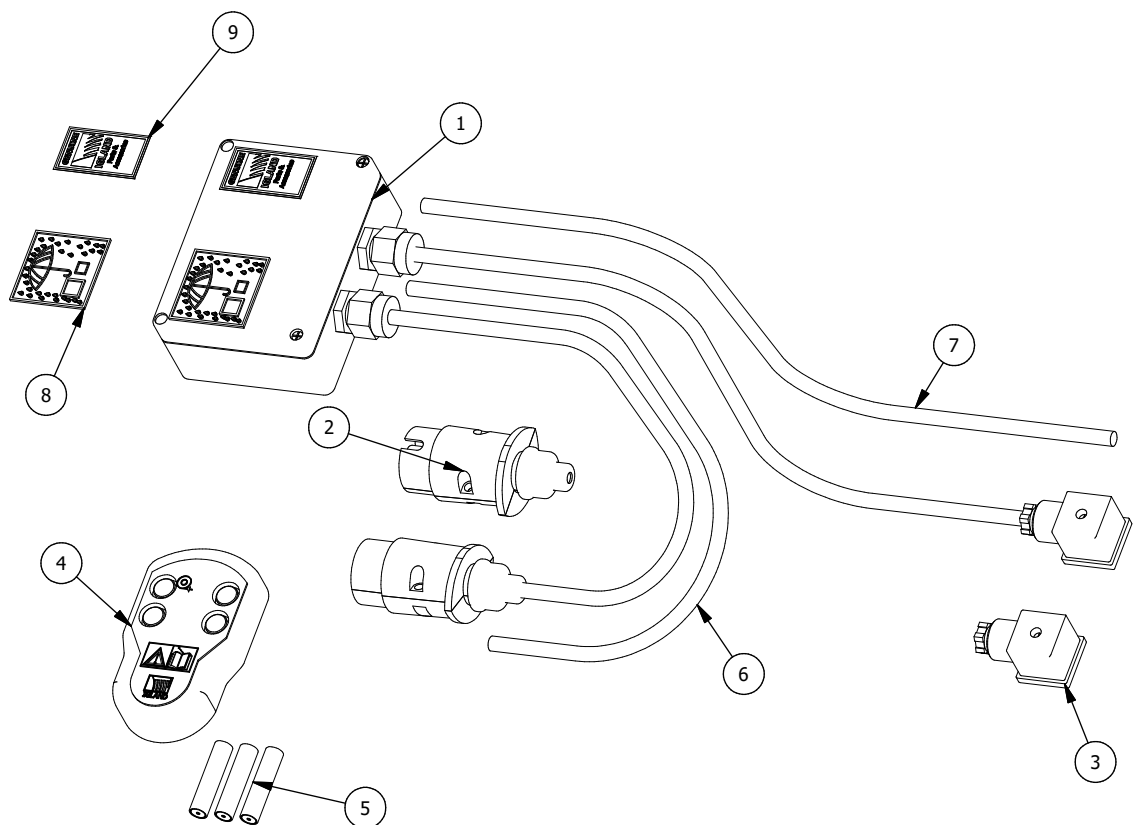

7. ONLY HYDRAULIC VERSION - RADIO CONTROL SET, CPL

RESERVEDELSLISTE – SPARE PARTS LIST					
Pos.	Qty	Item No./ Varenummer	Beskrivelse	Description	Specification
1	1	IG095560	Mottaker 2,4 Ghz kpl. m/kabel og kontakter	Receiver 2.4 Ghz	
2	1	IG090765	Tilhengerstøpsel, 7 pol	Trailer plug, 7 pol	
3	1	IG090276	Strømtilkobling	Power connection	
4	1	IG095621	Radiosender 2,4 Ghz	Radio transmitter 2,4 Ghz	
5	3	IG095370	Batteri 1,5V AAA	Battery 1.5V AAA	
6	1	IG028113	Kabel	Cable	
7	1	IG028114	Kabel	Cable	
8	1	IG391426	Klebmerke	Stickers	
9	1	IG391427	Klebmerke	Stickers