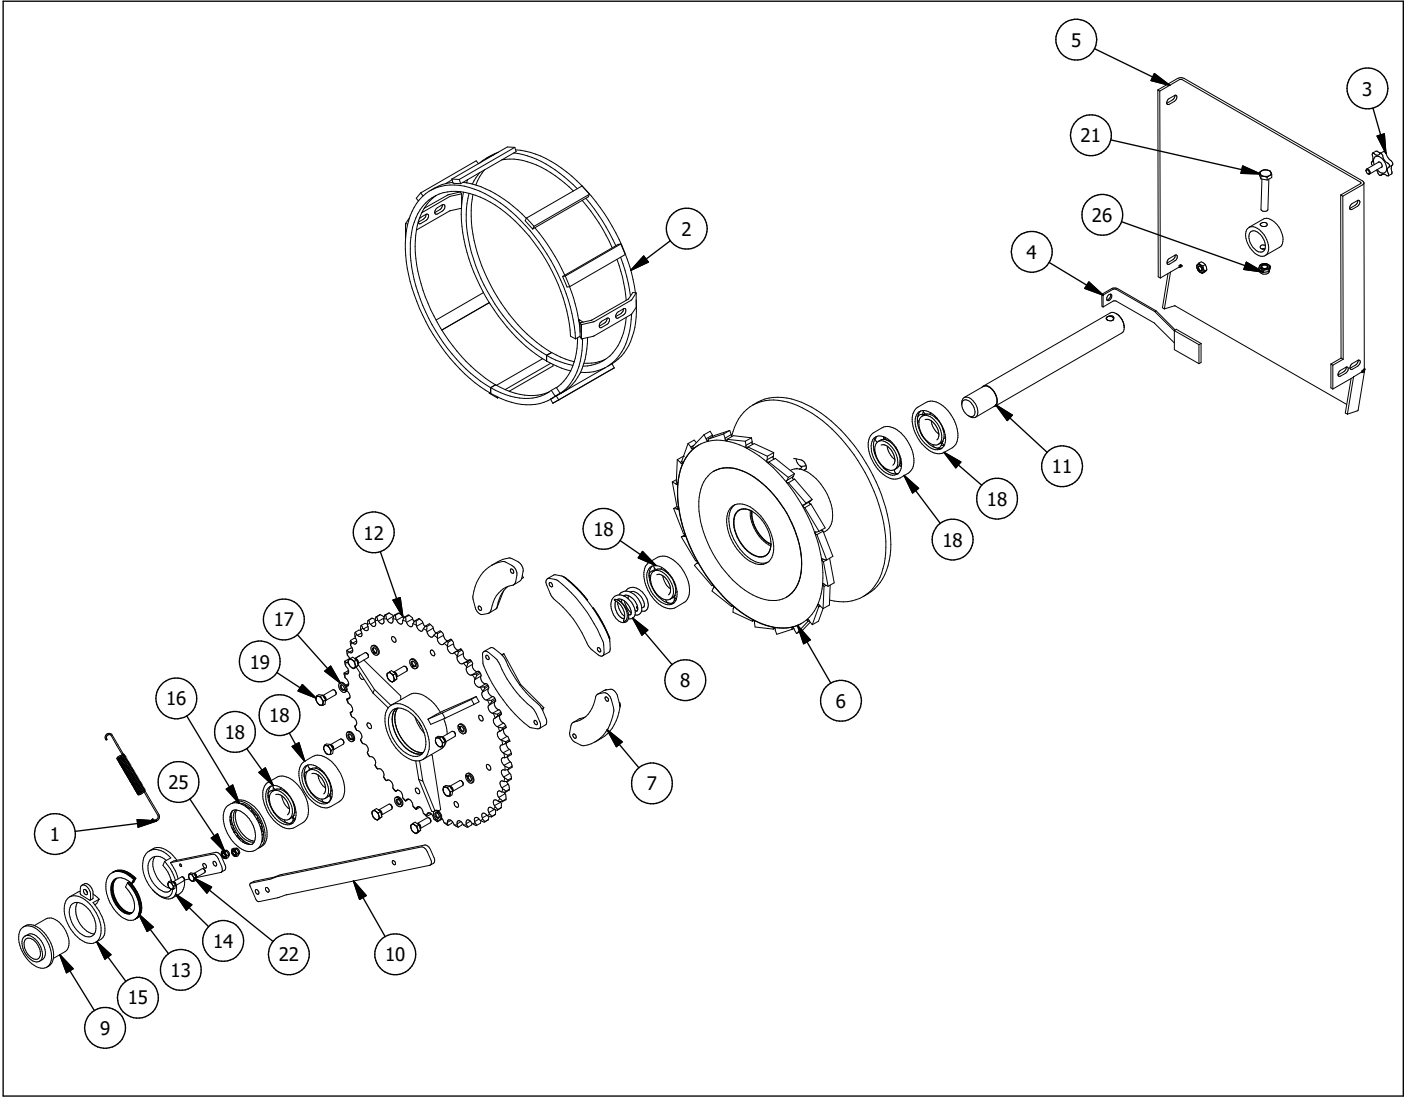

RESERVEDELSLISTE – SPARE PARTS LIST					
Pos.	Qty	Item No./ Varenummer	Beskrivelse	Description	Specification
1	1	IG027250	Fjær	Spring	
2	1	IG153039	Trommelgrind	Drum cover	
3	1	IG143230	Strammeskruer subbebrems	Adjustment screw for sub brake	
4	1	IG122013	Subbebrems	Brake	
5	1	IG153015	Bakplate	Plate back	
6	1	IG153016	Trommel	Drum	
7	4	IG153082	Clutchlamellkloss	Clutch	
8	1	IG153046	Fjær	Spring	
9	1	IG153024	Foring	Bushing	
10	1	IG143234	Betjeningsspak, mekanisk	Operation lever for mechanical winch	
11	1	IG153018	Hovedaksel	Main shaft	
12	1	IG154012	Kjedehjul 1" 48 tenner	Chain wheel 1" 48 teeth	
13	1	IG026363	Lager, splittet	Bearing, special cut	
14	1	IG143226	Ekspansjonsspak	Expansion lever	
15	1	IG122026	Ekspansjonsring	Expansion ring	
16	1	IG026350	Lager, kule aksial	Thrust Ball Bearing	DIN 711 - 511 13 - 65 x 90 x 18
17	8	IG012234	Skive	Spring Washer	DIN 127 - A 10
18	5	IG026065	Lager	Deep groove ball bearings single row with two RS1 seals SKF	DIN 625 SKF - SKF 6308-2RS1
19	8	IG012803	Bolt	Hex-Head Bolt	DIN 933 - M10 x 30
20	8	IG012274	Skive	Washer	DIN 125 - A 13
21	1	IG017167	Bolt	Hex-Head Bolt	DIN 931-1 - M12 x 90
22	3	IG012762	Bolt	Hex-Head Bolt	DIN 933 - M8 x 25
23	8	IG012842	Bolt	Hex-Head Bolt	DIN 933 - M12 x 25
24	1	IG017166	Mutter	Hex Nut	DIN 934 - M39
25	4	IG012198	Mutter	Hex Nut	DIN 985 - M8
26	8	IG012270	Mutter	Hex Nut	ISO 10511 - M12