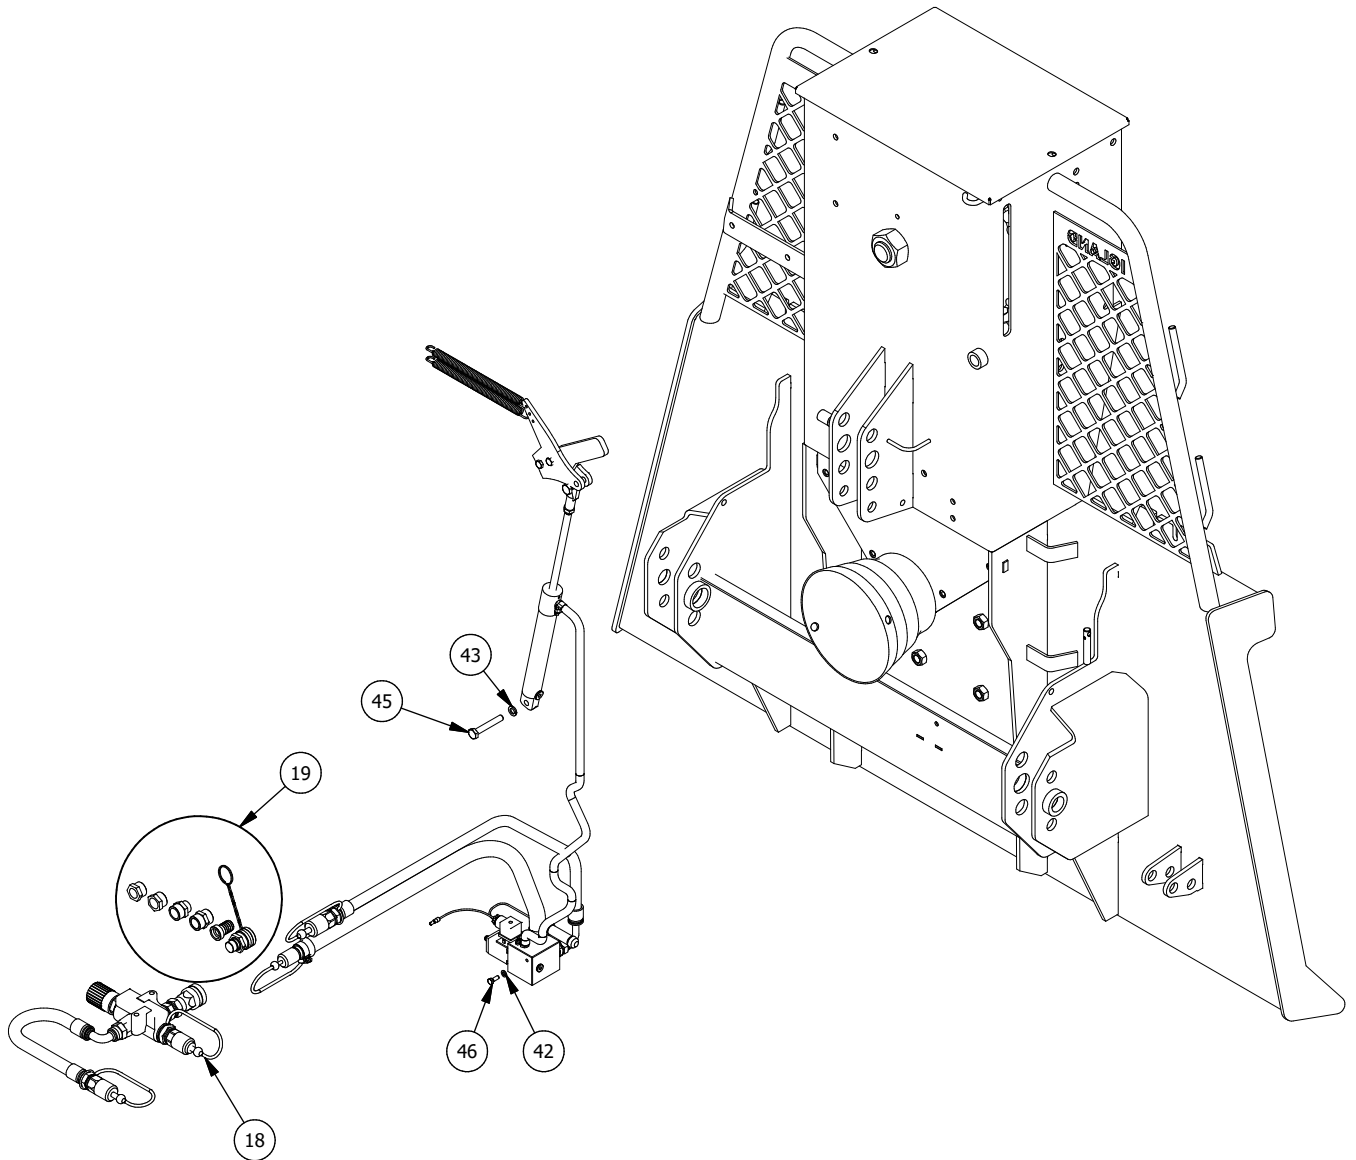

6. ONLY HYDRAULIC VERSION - HYDR. LH OPERATION, CPL