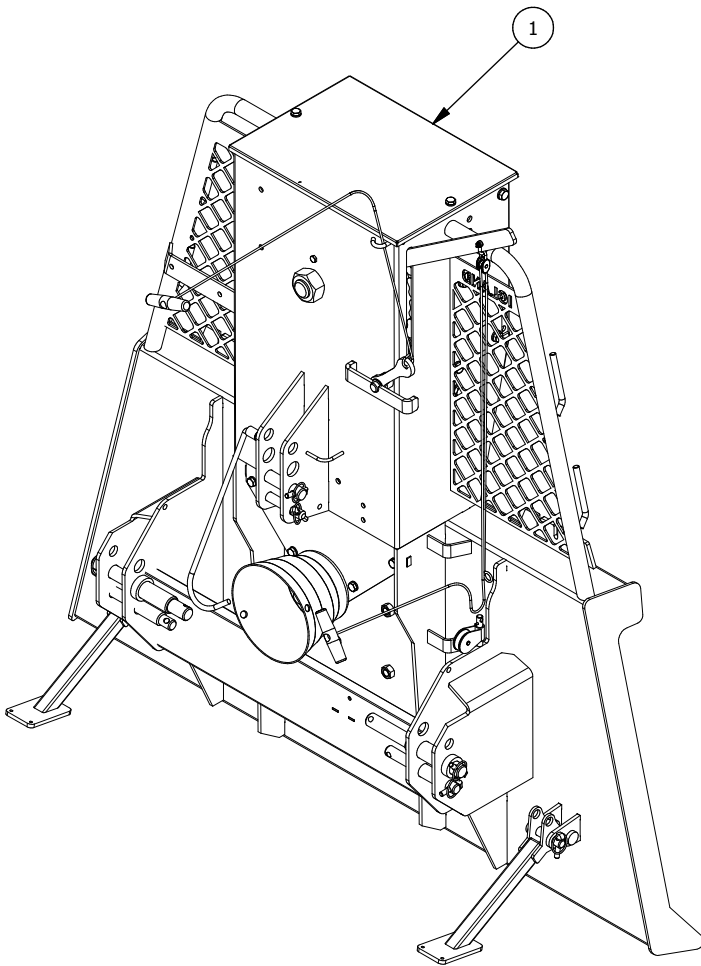

Original delekatalog

- SPARE PARTS LIST -

Contents

1. CHASSIS, KPL.....	5
2. DRUM SET.....	7
3. CHAIN WHEEL AND CHAIN TIGHTENER	10
4. HANDLE FOR PAL BARRIER.....	12
5. WIRE DIRECTIONEER.....	14
6. ONLY HYDRAULIC VERSION - HYDR. LH OPERATION, CPL.....	16
7. ONLY HYDRAULIC VERSION - RADIO CONTROL SET, CPL.....	21
8. OPTION - HMV FRAME AND TRIANGLE SPECIAL FITTED QUICK COUPLER.....	22
9. OPTION - PROTECTION SCREEN AND HOLDERS.....	23
10. OPTION - TOP BLOCK.....	24
11. OPTION - RPM CONTROL OF TRAKTOR.....	26
12. STICKERS.....	27

RESERVEDELSLISTE – SPARE PARTS LIST					
Pos.	Qty	Item No./ Varenummer	Beskrivelse	Description	Specification
1	1	IG300902	Mekanisk vinsj med palsperre	Mechanical winch with ratchet	
2	1	IG300903	Hydraulisk vinsj med palsperre	Hydraulic winch with ratchet	