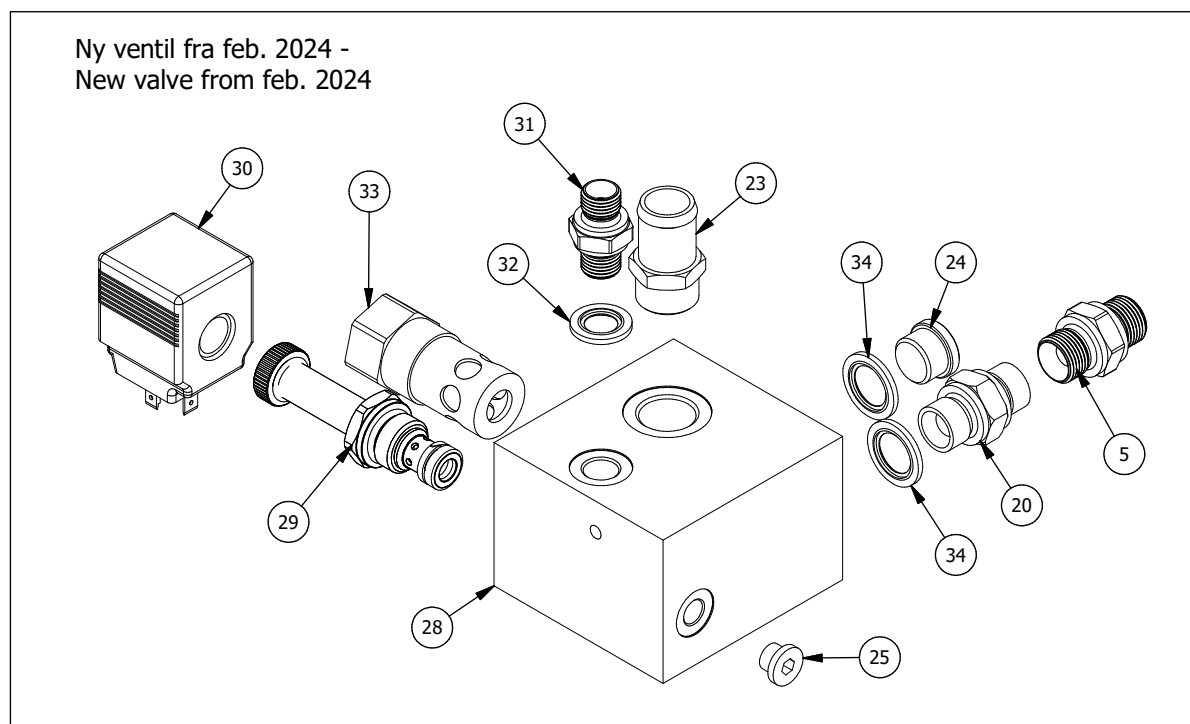

6. ONLY HYDRAULIC VERSION - HYDR. LH OPERATION, CPL

See page 18

Ny ventil fra feb. 2024 -
New valve from feb. 2024

RESERVEDELSLISTE – SPARE PARTS LIST					
Pos.	Qty	Item No./ Varenummer	Beskrivelse	Description	Specification
1	1	IG143252	Feste for stempelstang	Bracket for piston rod	
2	1	IG095020	Sylinder, kpl.	Cylinder, cpl.	
3	2	IG027251	Fjær	Spring	
4	2	IG049814	Slangenippel	Nipple hose	
5	1	IG048009	Nippel 3/8" BSP	Fitting ext BSP 3/8" x ext BSP 3/8"	
6	1	IG044219	Slange L-1900mm 3/4" BSP	Hose 1/4"	
7	1	IG095010	Håndkontroll m/5m kabel	Hand control	
8	2	IG017477	Slangeklemme	Hose clamp	
9	1	IG047074	Hurtigkobling handel	Quick coupler	
10	1	IG047077	Støvhette, blå	Dust protection, blue	
11	1	IG058870	Slange L-1900mm 1/2" i BSP - 3/8" BSP 90°	Hose L-1900mm 1/2" i BSP - 3/8" BSP 90°	
12	1	IG047032	Hurtigkobling han	Quick coupler han	
13	1	IG047033	Støvhette rød for hankobling	Dust protection red	
14	1	IG047142	Skive m/gummipakning	Washer w/rubber	
15	2	IG017485	Slangeklemme	Hose clamp	
16	1	IG044060	Slange	Hose	
17	1	IG049726	1/4" Plugg stål	Plug 1/4"	
18	1	IG090378	Oljefordelingsventil, kpl.	Oil flow control valve	
19	1	IG049450	Motstandsfri retur, sett	Anti counter pressure, set	
20	1	IG049851	Nippel, strupe for lukket senter	Niple, reducer	
21	1	IG090259	Ventilblokk 1 funksjon	Valve block 1 function	
22	1	IG090290	Magnetventil	Solenoid valve	
23	1	IG049813	Nippel, slange	Nipple, hose	
24	1	IG049801	Plugg 3/8"	Plug 3/8"	
25	1	IG049802	Plugg 1/8"	Plug 1/8"	
26	1	IG024718	O ring	O ring	
27	1	IG047143	Skive m/gummipakning	Washer w/rubber	
28	1	IG098001U	Ventilbukk	Valve block	
29	1	IG098011	Sleideventil	Solenoid	
30	1	IG098012	Spole	Spool	
31	1	IG048001	Nippel, 1/4"	Adapter, 1/4"	
32	1	IG047141	Skive m/gummipakning	Washer w/rubber	
33	1	IG098013	Adapter for trykkregulator	Adapter for pressure regulator	
34	2	IG047142	Skive m/gummipakning	Washer w/rubber	
35	1	IG048410	Vinkeladapter, for ny ventil (se side 18)	Adapter, for new valve (see page 18)	
36	1	IG057006	Slange L-700 mm 1/4" BSP - 1/4" BSP, for ny ventil (se side 18)	Hose L-700mm 1/4" BSP - 1/4" BSP, for new valve (see page 18)	
37	1	IG154032	Feste for sylinder og fjær	Bracket for cylinder and spring	
38	1	IG090293	Trykkreguleringsventil, kpl.	Pressure control valve, cpl.	
39	2	IG012198	Mutter	Hex Nut	DIN 985 - M8
40	2	IG012762	Bolt	Hex-Head Bolt	DIN 933 - M8 x 25
41	2	IG012036	Skive	Washer	DIN 125 - A 4,3