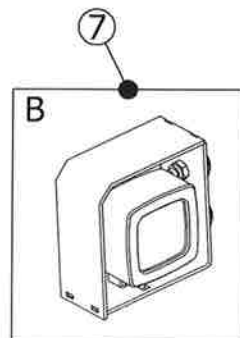

EKSTRAUTSTYR

RESERVEDELSLISTE - SPARE PARTS LIST - ERSATZTEILLISTE					
Pos	Art.No.	No	Beskrivelse	Description	Bezeichnung
1	724022	1	Tannet slitestål, kpl. sett	Toothed wear plate, cpl. set	
2	723094	1	Tannet slitestål	Toothed wear plate	
3	723095	1	Tannet slitestål	Toothed wear plate	
4	724021	1	Perforet slitestål, kpl. sett	Perforated wear plate, cpl. set	
5	723093	1	Perforet slitestål	Perforated wear plate	
6	723092	1	Perforet slitestål	Perforated wear plate	
7	724014	1	Arbeidsllys utkastertut, kpl.sett	Perforated wear plate	
8	724068	2	Lyktefeste	Light bracket	
9	724066	2	Arbeidsllys	Light	
10	016094	4	Skrue	Screw	
11	724069	4	Hylse	Sleeve	
12	012270	4	Mutter	Nut