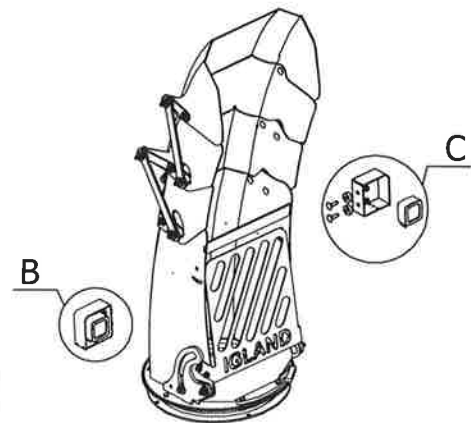

EKSTRAUTSTYR

RESERVEDELSLISTE - SPARE PARTS LIST - ERSATZTEILLISTE					
Pos	Art.No.	No	Beskrivelse	Description	Bezeichnung
1	724022	1	Tannet slitestål, kpl. sett	Toothed wear plate, cpl. set	
2	723094	1	Tannet slitestål	Toothed wear plate	
3	723095	1	Tannet slitestål	Toothed wear plate	
4	724021	1	Perforet slitestål, kpl. sett	Perforated wear plate, cpl. set	
5	723093	1	Perforet slitestål	Perforated wear plate	
6	723092	1	Perforet slitestål	Perforated wear plate	
7	724014	1	Arbeidsllys utkastertut, kpl.sett	Perforated wear plate	
8	724068	2	Lyktefeste	Light bracket	
9	724066	2	Arbeidsllys	Light	
10	016094	4	Skrue	Screw	
11	724069	4	Hylse	Sleeve	
12	012270	4	Mutter	Nut