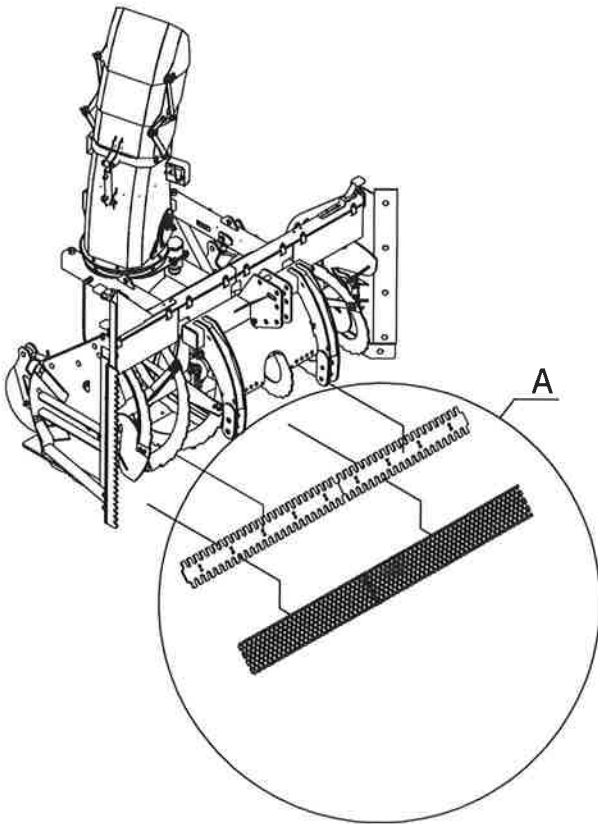

EKSTRAUTSTYR

RESERVEDELSLISTE - SPARE PARTS LIST - ERSATZTEILLISTE					
Pos	Art.No.	No	Beskrivelse	Description	Bezeichnung
1	724022	1	Tannet slitestål, kpl. sett	Toothed wear plate, cpl. set	
2	723094	1	Tannet slitestål	Toothed wear plate	
3	723095	1	Tannet slitestål	Toothed wear plate	
4	724021	1	Perforet slitestål, kpl. sett	Perforated wear plate, cpl. set	
5	723093	1	Perforet slitestål	Perforated wear plate	
6	723092	1	Perforet slitestål	Perforated wear plate	
7	724014	1	Arbeidsllys utkastertut, kpl.sett	Perforated wear plate	
8	724068	2	Lyktefeste	Light bracket	
9	724066	2	Arbeidsllys	Light	
10	016094	4	Skrue	Screw	
11	724069	4	Hylse	Sleeve	
12	012270	4	Mutter	Nut