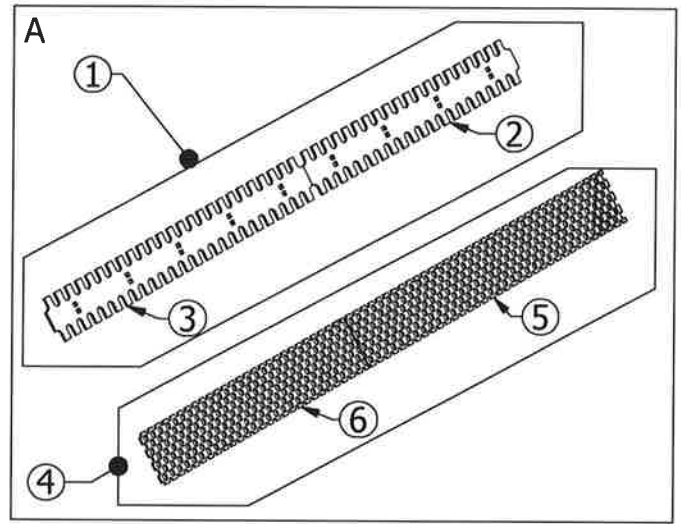

EKSTRAUTSTYR

RESERVEDELSLISTE - SPARE PARTS LIST - ERSATZTEILLISTE					
Pos	Art.No.	No	Beskrivelse	Description	Bezeichnung
1	724022	1	Tannet slitestål, kpl. sett	Toothed wear plate, cpl. set	
2	723094	1	Tannet slitestål	Toothed wear plate	
3	723095	1	Tannet slitestål	Toothed wear plate	
4	724021	1	Perforet slitestål, kpl. sett	Perforated wear plate, cpl. set	
5	723093	1	Perforet slitestål	Perforated wear plate	
6	723092	1	Perforet slitestål	Perforated wear plate	
7	724014	1	Arbeidsllys utkastertut, kpl.sett	Perforated wear plate	
8	724068	2	Lyktefeste	Light bracket	
9	724066	2	Arbeidsllys	Light	
10	016094	4	Skrue	Screw	
11	724069	4	Hylse	Sleeve	
12	012270	4	Mutter	Nut