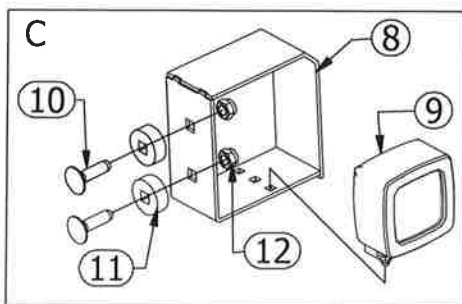

EKSTRAUTSTYR

RESERVEDELSLISTE - SPARE PARTS LIST - ERSATZTEILLISTE					
Pos	Art.No.	No	Beskrivelse	Description	Bezeichnung
1	724022	1	Tannet slitestål, kpl. sett	Toothed wear plate, cpl. set	
2	723094	1	Tannet slitestål	Toothed wear plate	
3	723095	1	Tannet slitestål	Toothed wear plate	
4	724021	1	Perforet slitestål, kpl. sett	Perforated wear plate, cpl. set	
5	723093	1	Perforet slitestål	Perforated wear plate	
6	723092	1	Perforet slitestål	Perforated wear plate	
7	724014	1	Arbeidsllys utkastertut, kpl.sett	Perforated wear plate	
8	724068	2	Lyktefeste	Light bracket	
9	724066	2	Arbeidsllys	Light	
10	016094	4	Skrue	Screw	
11	724069	4	Hylse	Sleeve	
12	012270	4	Mutter	Nut