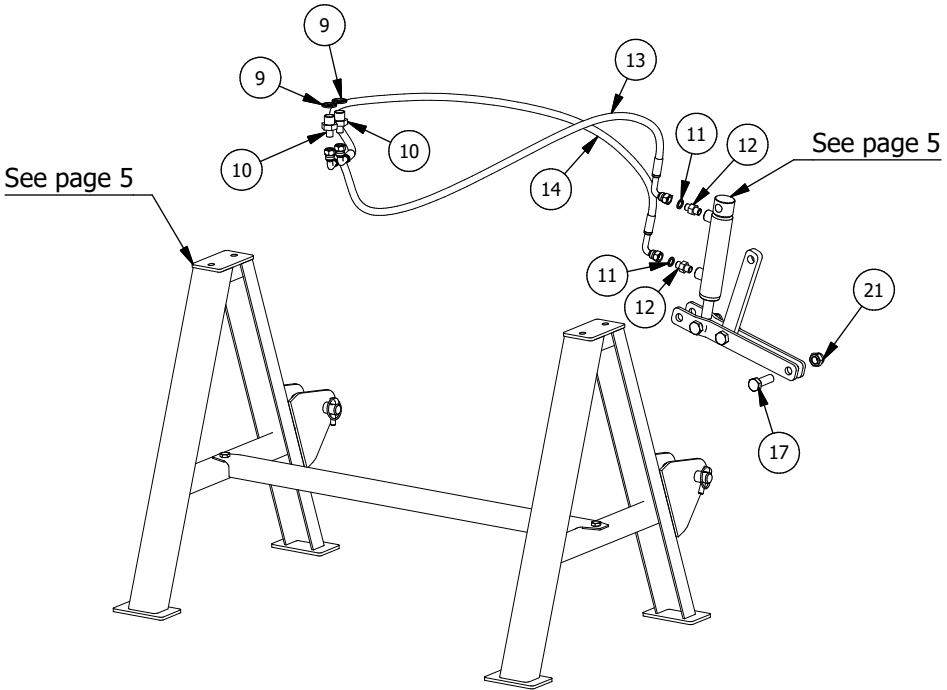

1. SUPPORT LEGS AND KNIFE MECHANISM