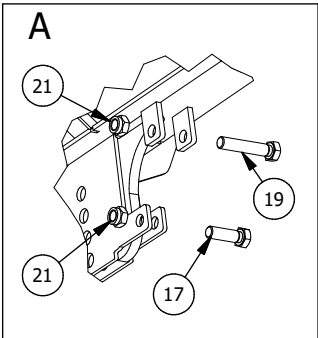

1. SUPPORT LEGS AND KNIFE MECHANISM