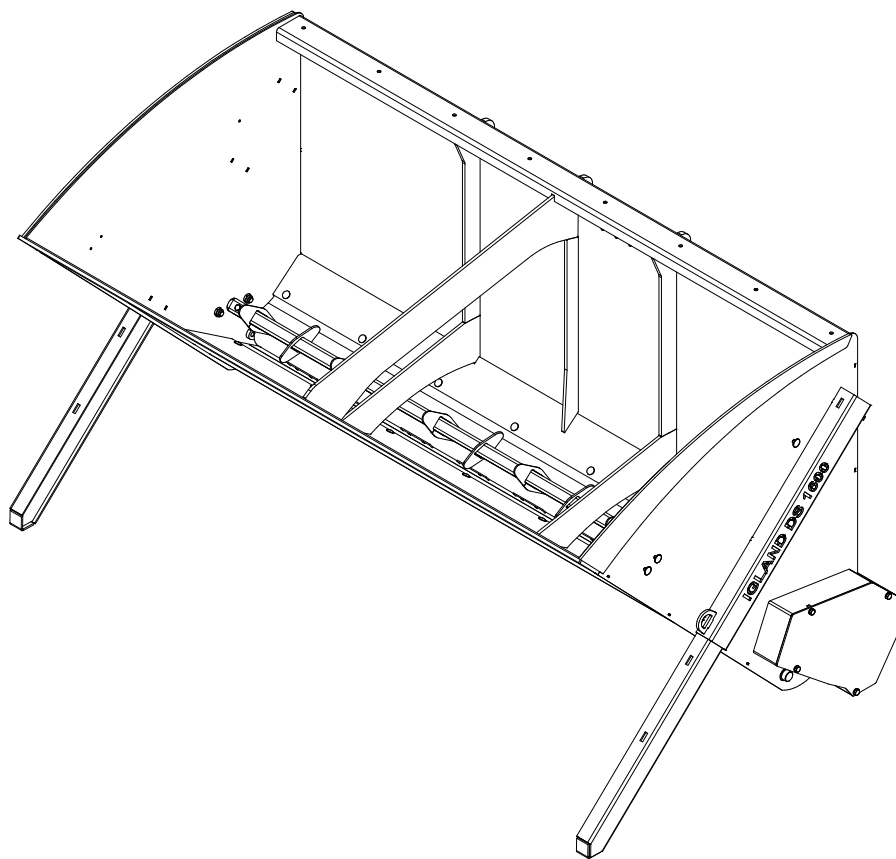

IGLAND DS 1600

Revised	
Issued	01.04.2022
P/N	IG390583
Website	Nosted.com/igland
E-mail	corporate@igland-as.com
Phone	+47 372 56 200

Reproduction of text or illustrations without permissions is prohibited