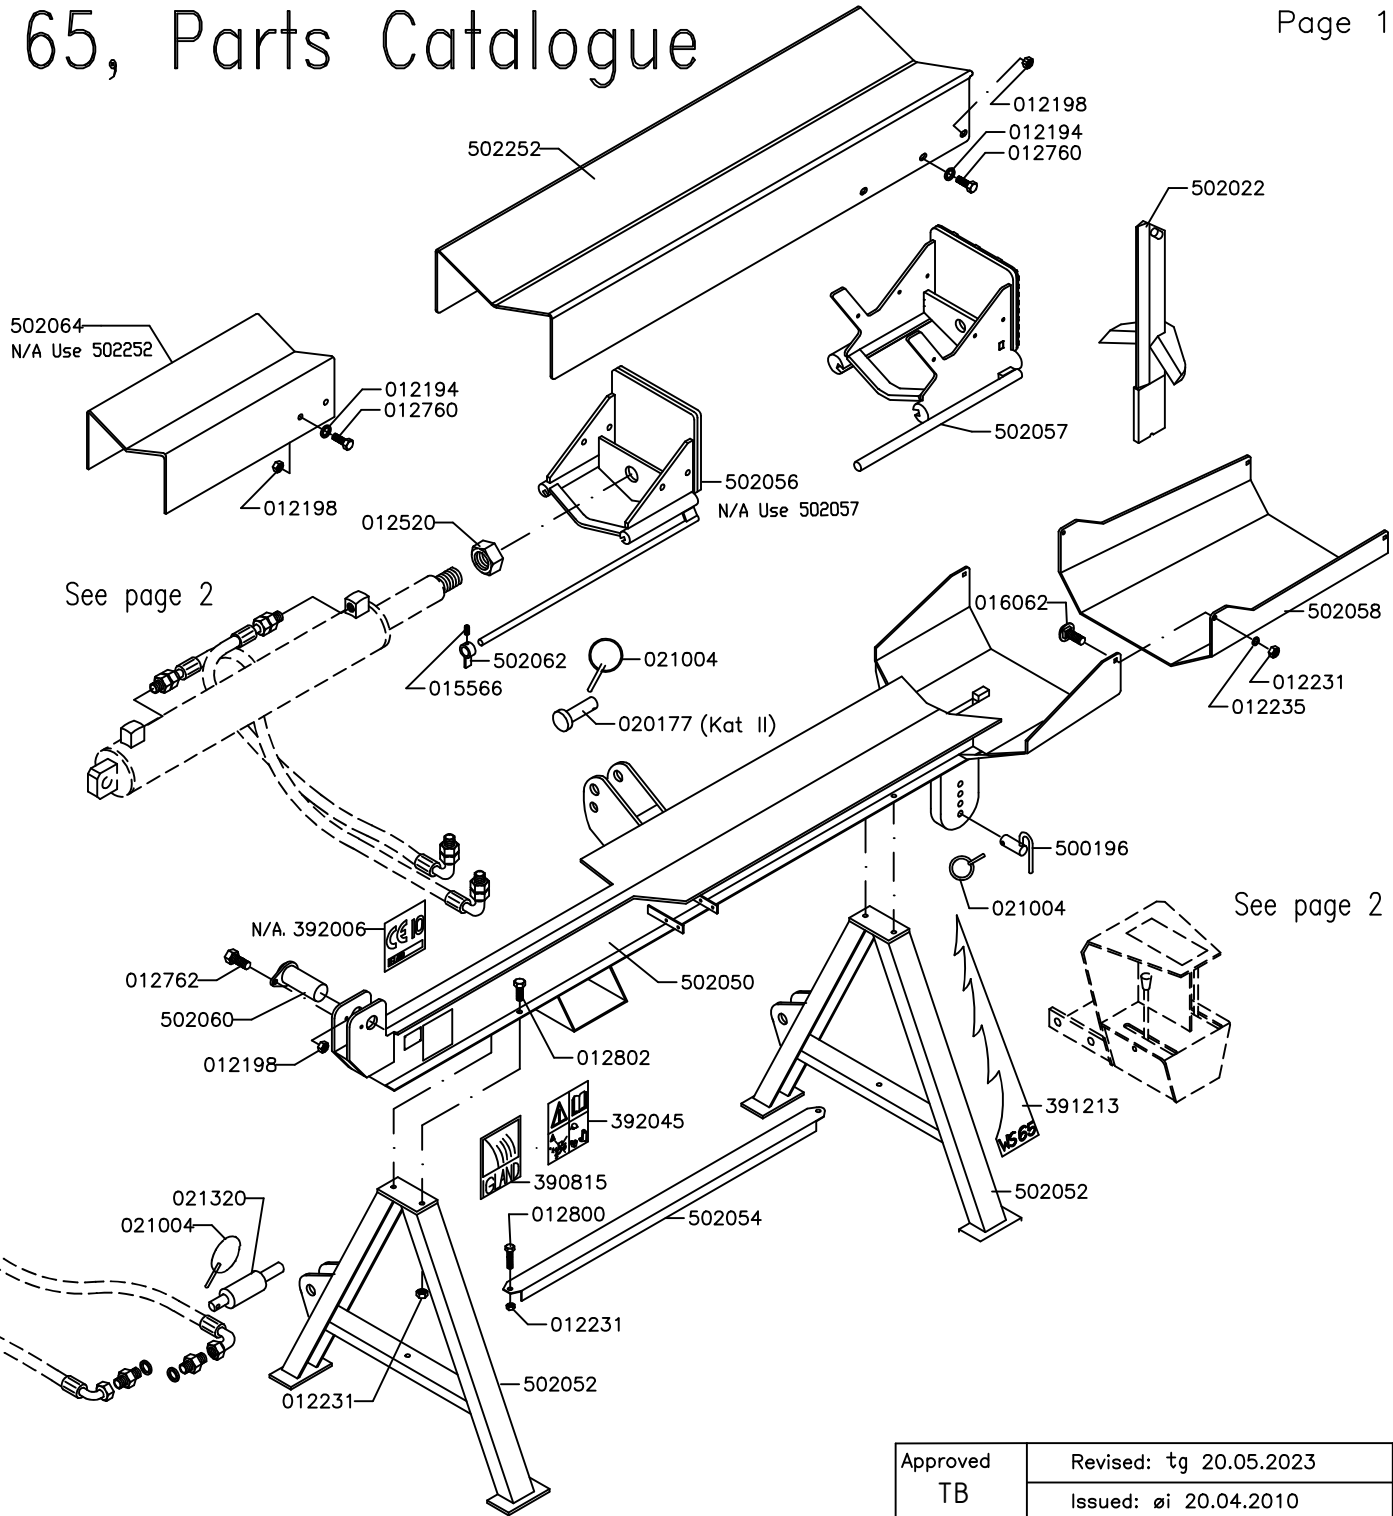

Approved TB	Revised: tg 20.05.2023
	Issued: øi 20.04.2010