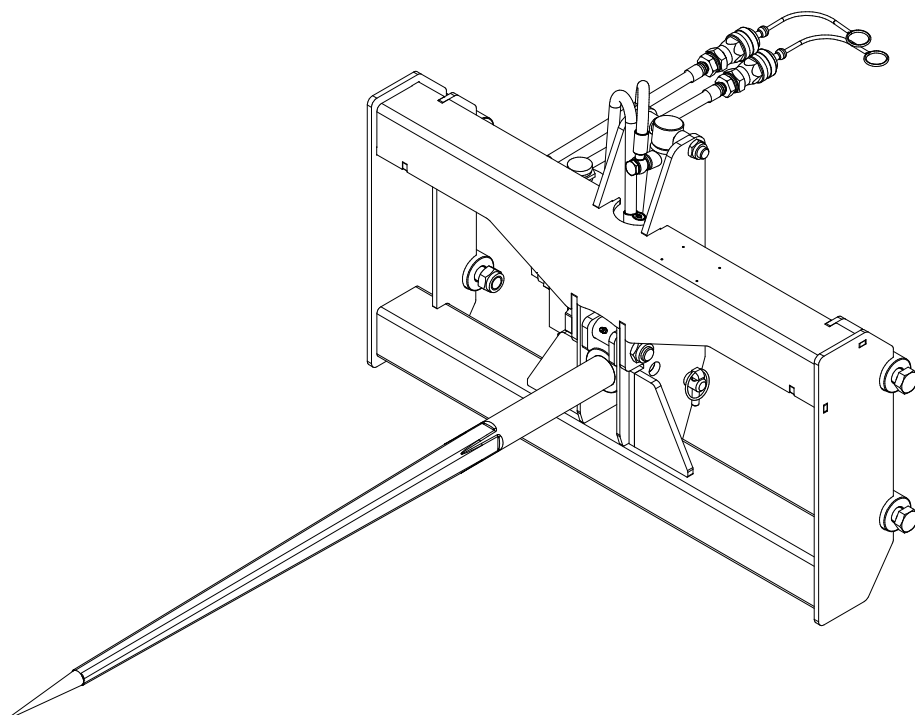

IGLAND BS 120

IGLAND BSH 120

Revised	19.08.2024
Issued	08.03.2016
P/N	IG390413
Website	Nosted.com/igland
E-mail	corporate@igland-as.com
Phone	+47 372 56 200

Reproduction of text or illustrations without permissions is prohibited

Original delekatalog