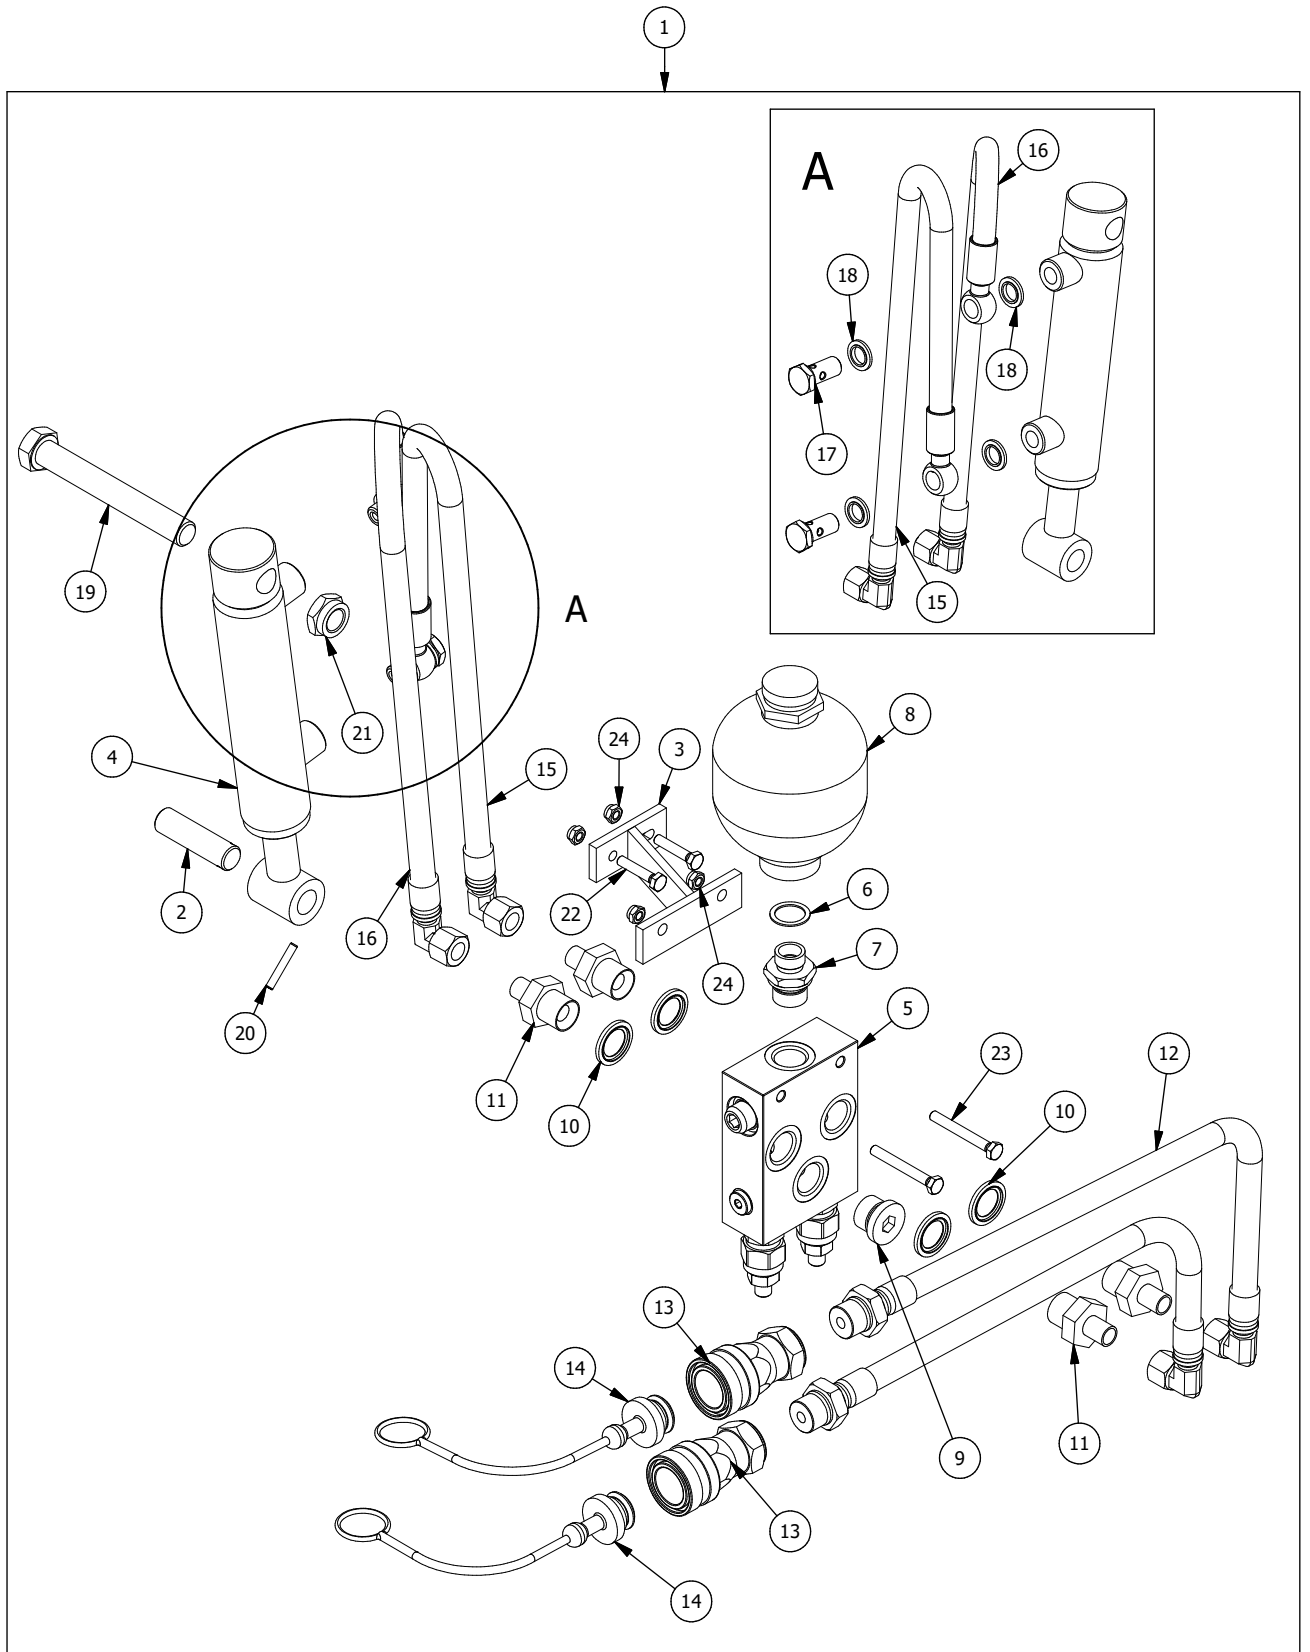

2. HYDRAULIC SET

RESERVEDELSLISTE – SPARE PARTS LIST					
Pos.	Qty	Item No./ Varenummer	Beskrivelse	Description	Specification
1	1	IG226010	Hydraulic complete set for BSH 120	Hydraulic complete set for BSH 120	
2	1	IG226026	Bolt	Pin	
3	1	IG226014	Valve holder	Valve holder	
4	1	IG722120	Sylinder	Cylinder	
5	1	IG090112	Slagventil	Shock valve	
6	1	IG023560	Kobberskive	Copper washer	
7	1	IG034135	Nippel 1/2" BSP - M18	Adapter 1/2" BSP - M18	
8	1	IG090028	Akkumulator	Accumulator	
9	1	IG049724	Plugg 1/2"	Plug 1/2"	
10	4	IG047143	Skive m/gummipakning	Washer w/rubber	
11	4	IG048005	Nippel 1/2" BSP - 1/4" BSP	Adapter 1/2" BSP - 1/4" BSP	
12	2	IG057664	Slange L-1400 mm 1/4" BSP short 90° - 1/2" i BSP	Hose L-1400 mm 1/4" BSP short 90° - 1/2" i BSP	
13	2	IG047031	1/2" hurtigkobling hun	1/2" Quick coupler	
14	2	IG047037	Støvhette rød for hunkobling	Dust protection red	
15	1	IG057459	Slange L-650 mm 1/4" BSP short 90° - banjo	Hose L-650 mm 1/4" BSP short 90° - banjo	
16	1	IG057458	Slange L-500 mm 1/4" BSP short 90° - banjo	Hose L-500 mm 1/4" BSP short 90° - banjo	
17	2	IG055072	Banjobolt med struper	Banjo bolt with restrictor	
18	4	IG047141	Skive m/gummipakning	Washer w/rubber	
19	1	IG012337	Bolt	Hex-Head Bolt	ISO 4014 - M16 x 120
20	1	IG020816	Spennhylse	Spring-Type Straight Pin	ISO 8752 - 4 x 30
21	1	IG012350	Mutter	Hex Nut	ISO 10511 - M16
22	2	IG012683	Bolt	Hex-Head Bolt	DIN 933 - M6 x 30
23	2	IG012087	Bolt	Hex-Head Bolt	DIN 933 - M6 x 50
24	4	IG012118	Mutter	Hex Nut	DIN 985 - M6