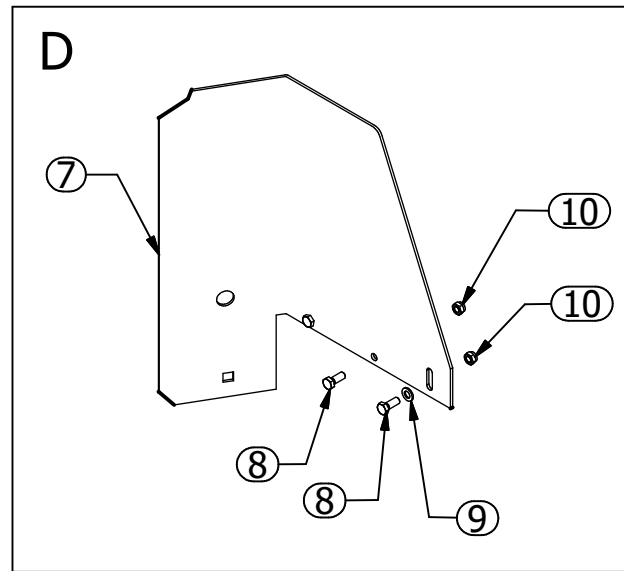

RESERVEDELSLISTE – SPARE PARTS LIST

Pos.	Qty	Item No./ Varenummer	Beskrivelse	Description
1	1	IG723015	Sliteskjær, rett, under (sett 2 stk)	Wear plate straight (set 2 pc)
	2	IG723052	Sliteskjær, rett, under	Wear plate straight
2	1	IG723246	Slitehjørne, høyre	Wear corner, right
3	17	IG016124	Plogbolt	Plough bolt
4	17	IG012350	Mutter	Hex Nut
5	1	IG723054	Slitehjørne, venstre	Wear corner, left
6	1	IG723230	Slitestål side	Wear plate side
7	1	IG723247	Kantvinge	Wing flap
8	2	IG012843	Skrue	Hex-Head Bolt
9	1	IG012274	Skive	Washer
10	2	IG012270	Mutter	Hex Nut