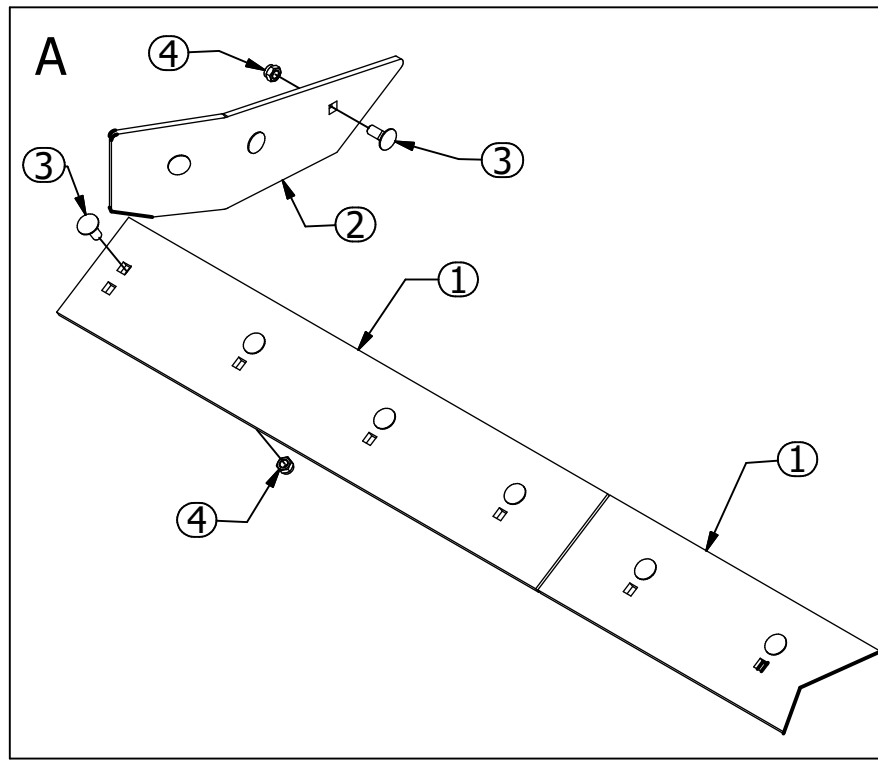

RESERVEDELSLISTE – SPARE PARTS LIST

Pos.	Qty	Item No./ Varenummer	Beskrivelse	Description
1	1	IG723015	Sliteskjær, rett, under (sett 2 stk)	Wear plate straight (set 2 pc)
	2	IG723052	Sliteskjær, rett, under	Wear plate straight
2	1	IG723246	Slitehjørne, høyre	Wear corner, right
3	17	IG016124	Plogbolt	Plough bolt
4	17	IG012350	Mutter	Hex Nut
5	1	IG723054	Slitehjørne, venstre	Wear corner, left
6	1	IG723230	Slitestål side	Wear plate side
7	1	IG723247	Kantvinge	Wing flap
8	2	IG012843	Skrue	Hex-Head Bolt
9	1	IG012274	Skive	Washer
10	2	IG012270	Mutter	Hex Nut