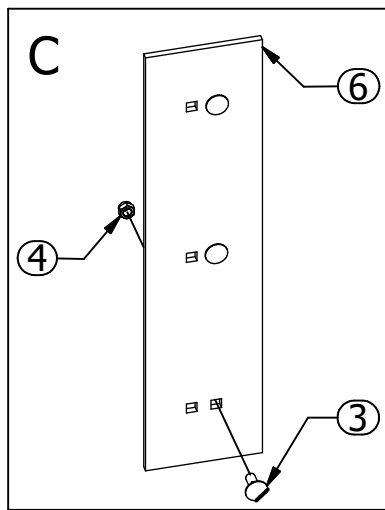

RESERVEDELSLISTE – SPARE PARTS LIST

Pos.	Qty	Item No./ Varenummer	Beskrivelse	Description
1	1	IG723015	Sliteskjær, rett, under (sett 2 stk)	Wear plate straight (set 2 pc)
	2	IG723052	Sliteskjær, rett, under	Wear plate straight
2	1	IG723246	Slitehjørne, høyre	Wear corner, right
3	17	IG016124	Plogbolt	Plough bolt
4	17	IG012350	Mutter	Hex Nut
5	1	IG723054	Slitehjørne, venstre	Wear corner, left
6	1	IG723230	Slitestål side	Wear plate side
7	1	IG723247	Kantvinge	Wing flap
8	2	IG012843	Skrue	Hex-Head Bolt
9	1	IG012274	Skive	Washer
10	2	IG012270	Mutter	Hex Nut