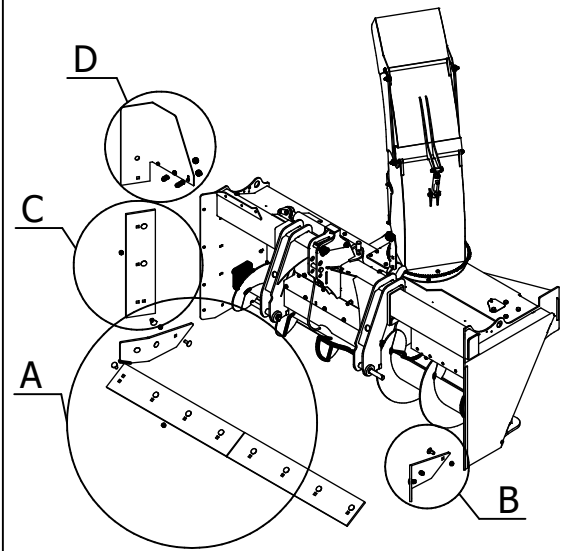

RESERVEDELSLISTE – SPARE PARTS LIST

Pos.	Qty	Item No./ Varenummer	Beskrivelse	Description
1	1	IG723015	Sliteskjær, rett, under (sett 2 stk)	Wear plate straight (set 2 pc)
	2	IG723052	Sliteskjær, rett, under	Wear plate straight
2	1	IG723246	Slitehjørne, høyre	Wear corner, right
3	17	IG016124	Plogbolt	Plough bolt
4	17	IG012350	Mutter	Hex Nut
5	1	IG723054	Slitehjørne, venstre	Wear corner, left
6	1	IG723230	Slitestål side	Wear plate side
7	1	IG723247	Kantvinge	Wing flap
8	2	IG012843	Skrue	Hex-Head Bolt
9	1	IG012274	Skive	Washer
10	2	IG012270	Mutter	Hex Nut