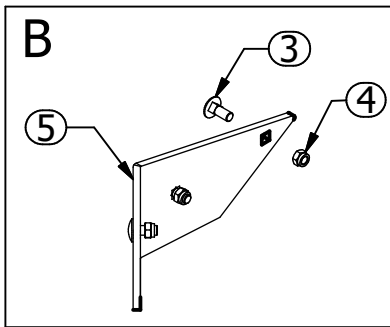

RESERVEDELSLISTE – SPARE PARTS LIST

Pos.	Qty	Item No./ Varenummer	Beskrivelse	Description
1	1	IG723015	Sliteskjær, rett, under (sett 2 stk)	Wear plate straight (set 2 pc)
	2	IG723052	Sliteskjær, rett, under	Wear plate straight
2	1	IG723246	Slitehjørne, høyre	Wear corner, right
3	17	IG016124	Plogbolt	Plough bolt
4	17	IG012350	Mutter	Hex Nut
5	1	IG723054	Slitehjørne, venstre	Wear corner, left
6	1	IG723230	Slitestål side	Wear plate side
7	1	IG723247	Kantvinge	Wing flap
8	2	IG012843	Skrue	Hex-Head Bolt
9	1	IG012274	Skive	Washer
10	2	IG012270	Mutter	Hex Nut