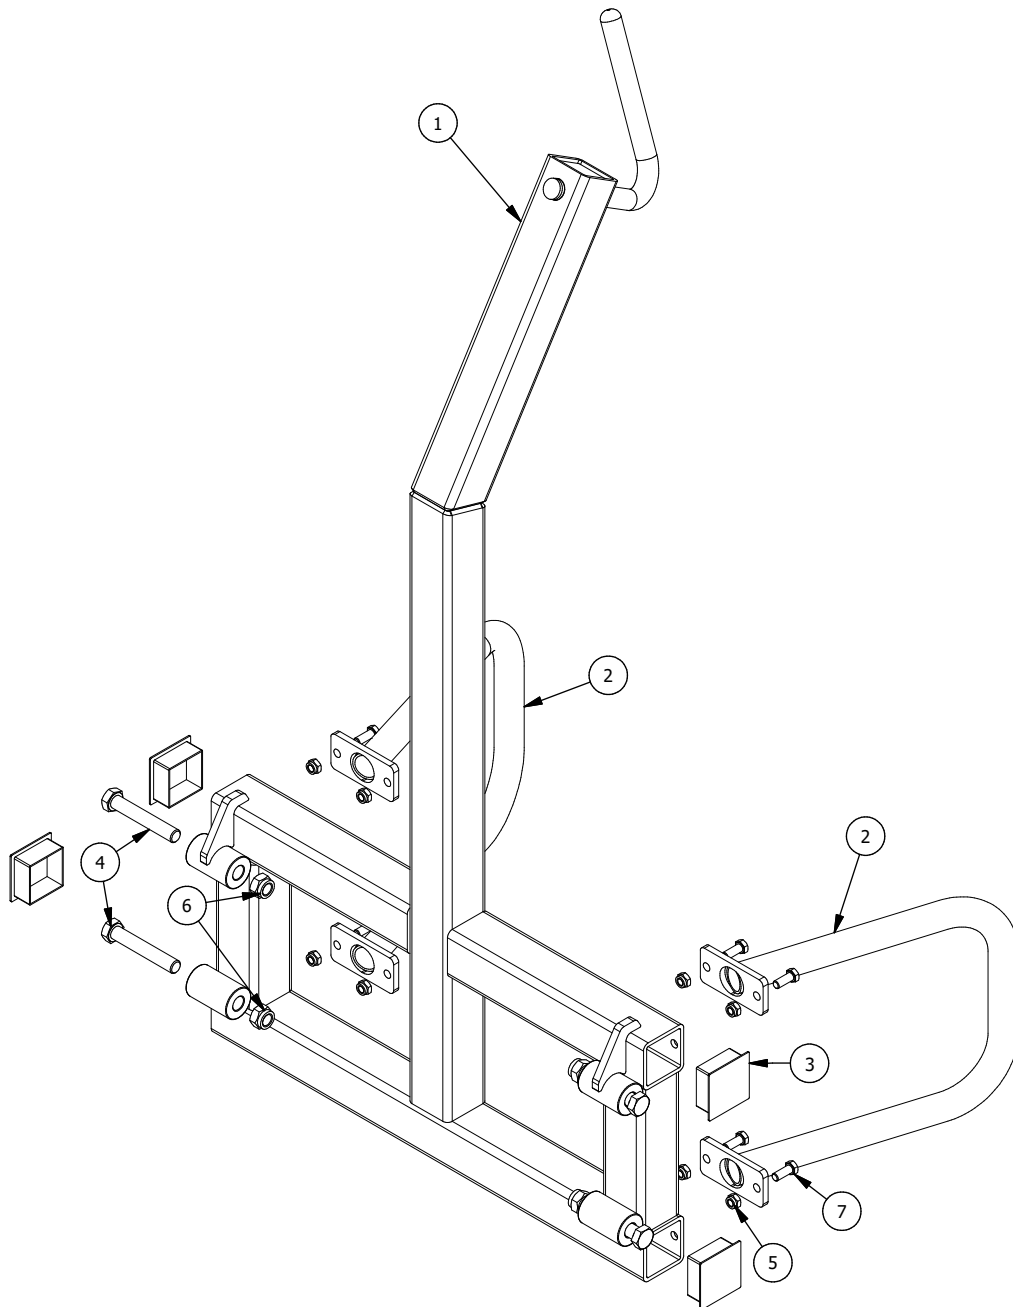

- SPARE PARTS LIST -

Contents

1. MAIN PARTS..... 4

2. BRACKETS FOR TRACTOR..... 5

3. STICKERS..... 7

1. MAIN PARTS

RESERVEDELSLISTE – SPARE PARTS LIST					
Pos.	Qty	Item No./ Varenummer	Beskrivelse	Description	Specification
1	1	IG227214	Ramme	Frame	
2	2	IG227216	Bøyle	Hoop	
3	4	IG227210	Plastplugg, firkant	Plastic plug, quad	
4	4	IG012417	Bolt	Hex-Head Bolt	DIN 931-1 - M20 x 120
5	8	IG012270	Mutter	Hex Nut	DIN 985 - M12
6	4	IG012430	Mutter	Hex Nut	DIN 985 - M20
7	8	IG012843	Bolt	Hex-Head Bolt	ISO 4017 - M12 x 30

2. BRACKETS FOR TRACTOR

RESERVEDELSLISTE – SPARE PARTS LIST					
Pos.	Qty	Item No./ Varenummer	Beskrivelse	Description	Specification
1	1	IG500050	Adapter, sett Trima - SMS	Adapter, set Trima - SMS	
2	1	IG500048	Adapter, Avant Multione	Adapter, Avant Multione	
3	1	IG500053	Adapter, sett Ålø type 3	Adapter, set Ålø type 3	
4	1	IG500056	Adapter, sett HMV - SMS	Adapter, set HMV - SMS	
5	1	IG500062	Adapter, sett Euro Combi	Adapter, set Euro Combi	
6	1	IG500059	Adapter, triangel	Adapter, triangle	
7	1	IG500063	3-pkt. feste	3 point adapter	
8	1	IG500044	Adapter, Scan frame	Adapter, Scan frame	
9	1	IG500064	Adapter, sett Bobcat Skid Steer	Adapter, set Bobcat Skid Steer	
10	1	IG500054	Adapter, sett JCB 406-409 ZL 502-702 Volvo L30Z-35Z	Adapter, set JCB 406-409 ZL 502-702 Volvo L30Z-35Z	
11	2	IG500512	Avstandsjern	Distance bracket	
12	2	IG500043	Adapter, sett JCB Compact Tools Carrier	Adapter, set JCB Compact Tools Carrier	
13	1	IG500046	Adapter, Gravemaskinfeste S40	Adapter, excavator S40	
14	1	IG500047	Adapter, Gravemaskinfeste S50	Adapter, excavator S50	
15	1	IG500067	Adapter, sett John Deere 400-500	Adapter, set John Deere 400-500	
16	4	IG012423	Bolt	Hex-Head Bolt	DIN 931-1 - M20 x 200
17	4	IG012430	Mutter	Hex Nut	DIN 985 - M20