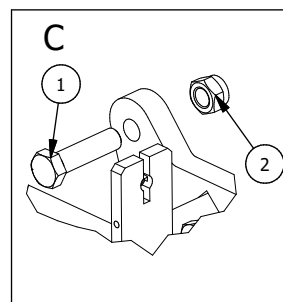

RESERVEDELSLISTE – SPARE PARTS LIST					
Pos.	Qty	Item No./ Varenummer	Beskrivelse	Description	Specification
1	4	IG012329	Bolt	Hex-Head Bolt	DIN 931-1 - M16 x 60
2	4	IG012350	Mutter	Hex Nut	DIN 985 - M16
3	4	IG400278	Deksel over bremsekalipper	Cover for brake calipper	14-09-04E
4	2	IG400165	Betjeningshendel for palsperre	Handle for pal stop	14-09-12p1-2-3
5	2	IG020815	Spennhylse	Spring-Type Straight Pin	ISO 8752 - 4 x 16
6	2	IG016835	Bolt	Hexagon Socket Head Cap Screw	ANSI B18.3 - 3/8 - 16 UNC - 3/4 HS HCS
7	2	IG012231	Mutter	Hex Nut	DIN 985 - M10
8	1	IG400161	Deksel for pal	Cover for pawl ratchet	14-09-11 left
9	1	IG400168	Palholder venstre	Pawl holder, Right	14-09-12p4-5-6-7-8-R
10	4	IG012114	Skive	Washer	DIN 125 - A 6,4
11	4	IG012676	Bolt	Hex-Head Bolt	DIN 933 - M6 x 12
12	1	IG409071	Boggie arm venstre side	Bogie arm left side	14-29-03
13	2	IG027206	Fjær for palsperre	Spring for pal stop	IG027206
14	2	IG012235	Skive	Washer	DIN 125 - A 10,5
15	4	IG027370	Bremsekloss, sett 4 stk	Brake pad, set 4 pc.	IG027370
16	2	IG409092	Bremseskive m/palsperre, venstre	Brake disc w/pal stop, left	14-27-23
17	1	IG409094	Palsperre for swingtrac venstre side	Pal stop for swingtrac left side	14-27-25
18	1	IG409073	Boggiarm høyre side	Bogie arm right side	14-29-05
19	1	IG400163	Deksel for pal	Cover for pawl ratchet	14-09-11 right
20	1	IG400166	Pal holder, høyre	Pawl holder, Left	14-09-12p4-5-6-7-8-L
21	2	IG409093	Bremseskive m/palsperre, høyre	Brake disc w/pal stop, right	14-27-24
22	1	IG409095	Palsperre for svingtrack høyre side	Pal stop for swingtrack right side	14-27-26