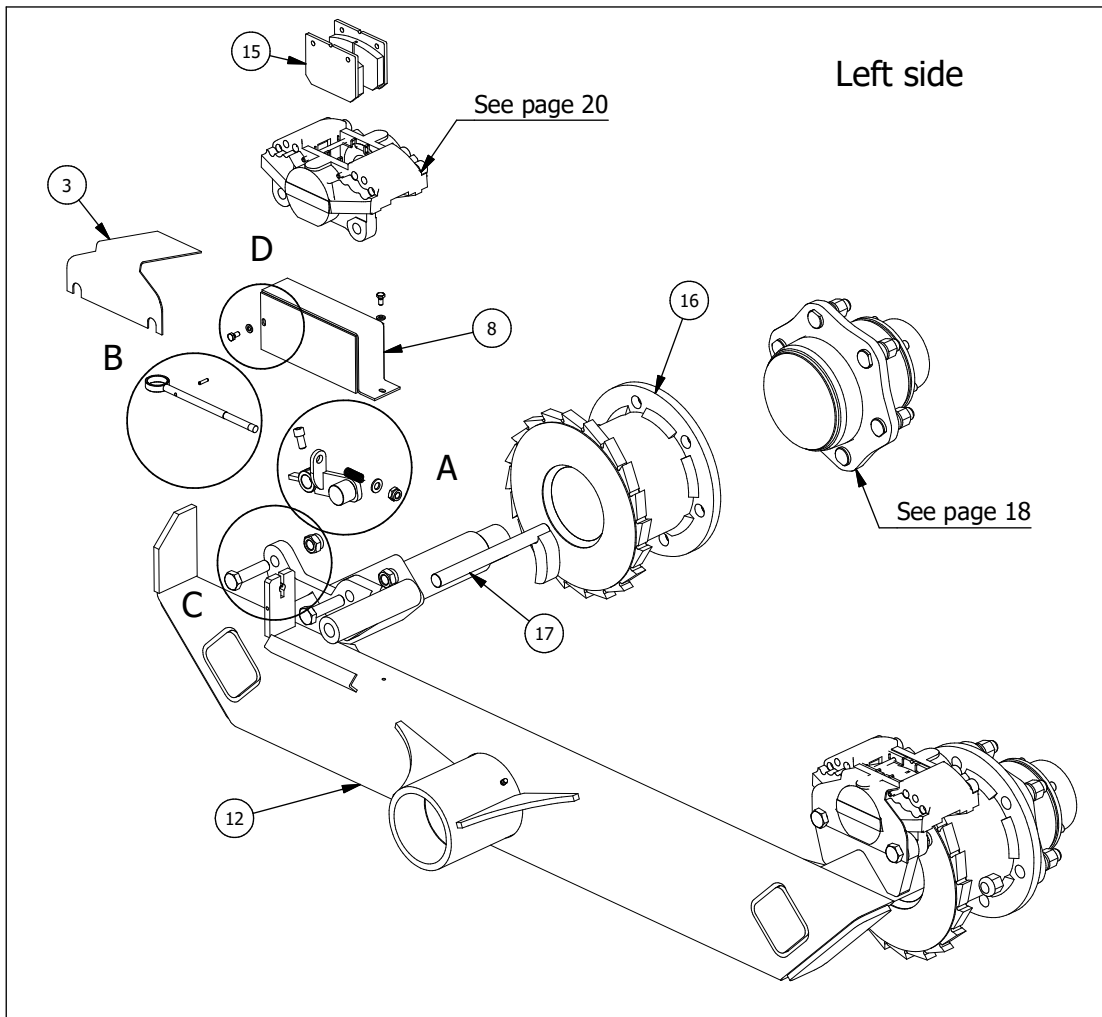

RESERVEDELSLISTE – SPARE PARTS LIST					
Pos.	Qty	Item No./ Varenummer	Beskrivelse	Description	Specification
1	4	IG012329	Bolt	Hex-Head Bolt	DIN 931-1 - M16 x 60
2	4	IG012350	Mutter	Hex Nut	DIN 985 - M16
3	4	IG400278	Deksel over bremsekalipper	Cover for brake calipper	14-09-04E
4	2	IG400165	Betjeningshendel for palsperre	Handle for pal stop	14-09-12p1-2-3
5	2	IG020815	Spennhylse	Spring-Type Straight Pin	ISO 8752 - 4 x 16
6	2	IG016835	Bolt	Hexagon Socket Head Cap Screw	ANSI B18.3 - 3/8 - 16 UNC - 3/4 HS HCS
7	2	IG012231	Mutter	Hex Nut	DIN 985 - M10
8	1	IG400161	Deksel for pal	Cover for pawl ratchet	14-09-11 left
9	1	IG400168	Palholder venstre	Pawl holder, Right	14-09-12p4-5-6-7-8-R
10	4	IG012114	Skive	Washer	DIN 125 - A 6,4
11	4	IG012676	Bolt	Hex-Head Bolt	DIN 933 - M6 x 12
12	1	IG409071	Boggie arm venstre side	Bogie arm left side	14-29-03
13	2	IG027206	Fjær for palsperre	Spring for pal stop	IG027206
14	2	IG012235	Skive	Washer	DIN 125 - A 10,5
15	4	IG027370	Bremsekloss, sett 4 stk	Brake pad, set 4 pc.	IG027370
16	2	IG409092	Bremseskive m/palsperre, venstre	Brake disc w/pal stop, left	14-27-23
17	1	IG409094	Palsperre for swingtrac venstre side	Pal stop for swingtrac left side	14-27-25
18	1	IG409073	Boggiarm høyre side	Bogie arm right side	14-29-05
19	1	IG400163	Deksel for pal	Cover for pawl ratchet	14-09-11 right
20	1	IG400166	Pal holder, høyre	Pawl holder, Left	14-09-12p4-5-6-7-8-L
21	2	IG409093	Bremseskive m/palsperre, høyre	Brake disc w/pal stop, right	14-27-24
22	1	IG409095	Palsperre for svingtrack høyre side	Pal stop for swingtrack right side	14-27-26