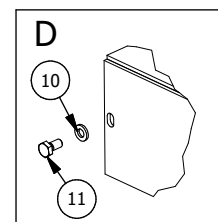

RESERVEDELSLISTE – SPARE PARTS LIST					
Pos.	Qty	Item No./ Varenummer	Beskrivelse	Description	Specification
1	4	IG012329	Bolt	Hex-Head Bolt	DIN 931-1 - M16 x 60
2	4	IG012350	Mutter	Hex Nut	DIN 985 - M16
3	4	IG400278	Deksel over bremsekalipper	Cover for brake calipper	14-09-04E
4	2	IG400165	Betjeningshendel for palsperre	Handle for pal stop	14-09-12p1-2-3
5	2	IG020815	Spennhylse	Spring-Type Straight Pin	ISO 8752 - 4 x 16
6	2	IG016835	Bolt	Hexagon Socket Head Cap Screw	ANSI B18.3 - 3/8 - 16 UNC - 3/4 HS HCS
7	2	IG012231	Mutter	Hex Nut	DIN 985 - M10
8	1	IG400161	Deksel for pal	Cover for pawl ratchet	14-09-11 left
9	1	IG400168	Palholder venstre	Pawl holder, Right	14-09-12p4-5-6-7-8-R
10	4	IG012114	Skive	Washer	DIN 125 - A 6,4
11	4	IG012676	Bolt	Hex-Head Bolt	DIN 933 - M6 x 12
12	1	IG409071	Boggie arm venstre side	Bogie arm left side	14-29-03
13	2	IG027206	Fjær for palsperre	Spring for pal stop	IG027206
14	2	IG012235	Skive	Washer	DIN 125 - A 10,5
15	4	IG027370	Bremsekloss, sett 4 stk	Brake pad, set 4 pc.	IG027370
16	2	IG409092	Bremseskive m/palsperre, venstre	Brake disc w/pal stop, left	14-27-23
17	1	IG409094	Palsperre for swingtrac venstre side	Pal stop for swingtrac left side	14-27-25
18	1	IG409073	Boggiarm høyre side	Bogie arm right side	14-29-05
19	1	IG400163	Deksel for pal	Cover for pawl ratchet	14-09-11 right
20	1	IG400166	Pal holder, høyre	Pawl holder, Left	14-09-12p4-5-6-7-8-L
21	2	IG409093	Bremseskive m/palsperre, høyre	Brake disc w/pal stop, right	14-27-24
22	1	IG409095	Palsperre for svingtrack høyre side	Pal stop for swingtrack right side	14-27-26