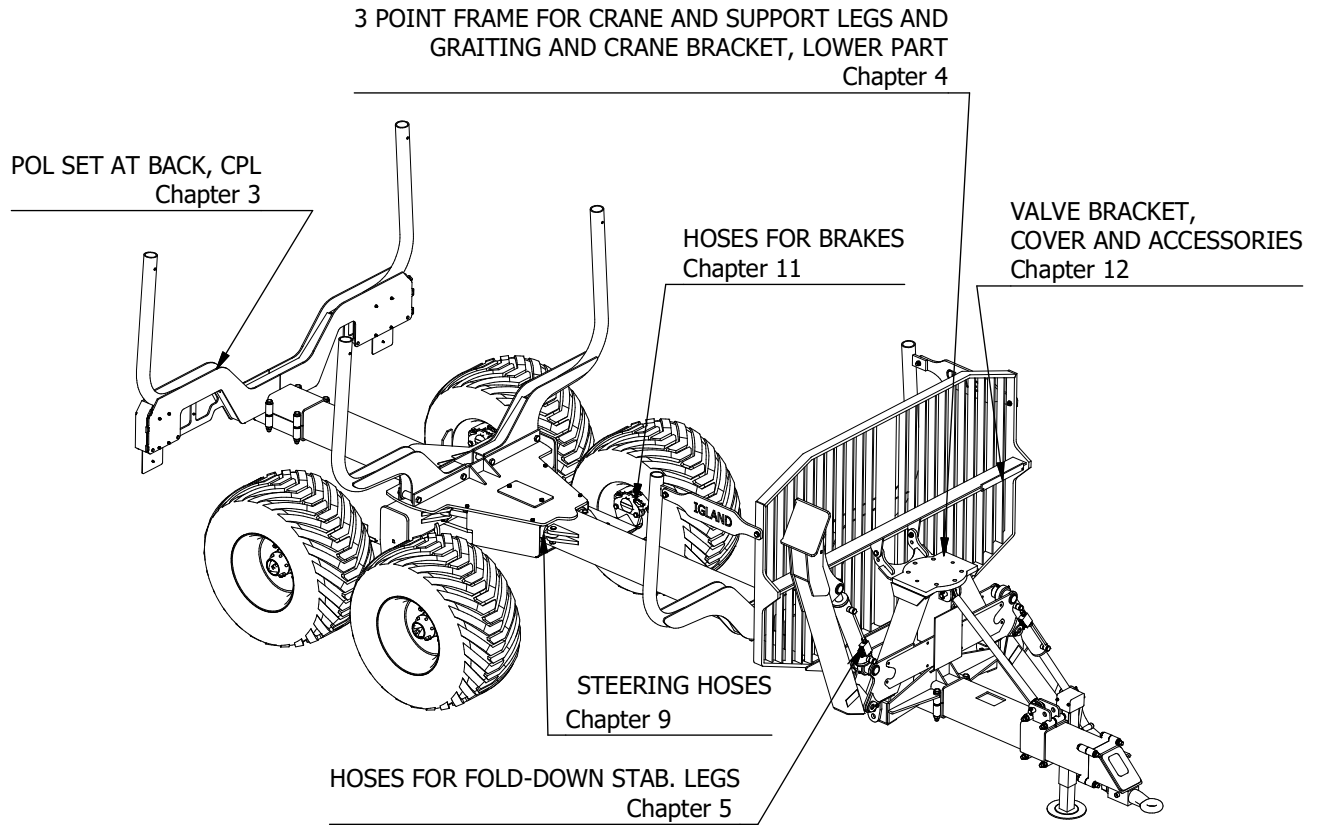

- SPARE PARTS LIST -

Contents

1. MAIN PARTS.....	4
2. MAIN FRAME WITH TRAILER CONTACT FITTED AND POLE SET.....	5
3. POL SET AT BACK, CPL.....	8
4. 3 POINT FRAME FOR CRANE AND CRANE BRACKET.....	11
4.1 GRATING AND CRANE BRACKET, LOWER PART.....	12
4.2 3 POINT FRAME FOR CRANE AND SUPPORT LEGS.....	13
5. HOSES FOR FOLD-DOWN STAB. LEGS.....	15
6. SWING FRAME	16
7. OPTION - BRAKES ON 4 WHEELS	18
8. OPTION - HYDRAULIC DRIVE BLACK BRUIN	20
9. STEERING HOSES	23
10. BRAKES	24
11. HOSES FOR BRAKES	27
12. VALVE BRACKET, COVER AND ACCESSORIES	28

1. MAIN PARTS