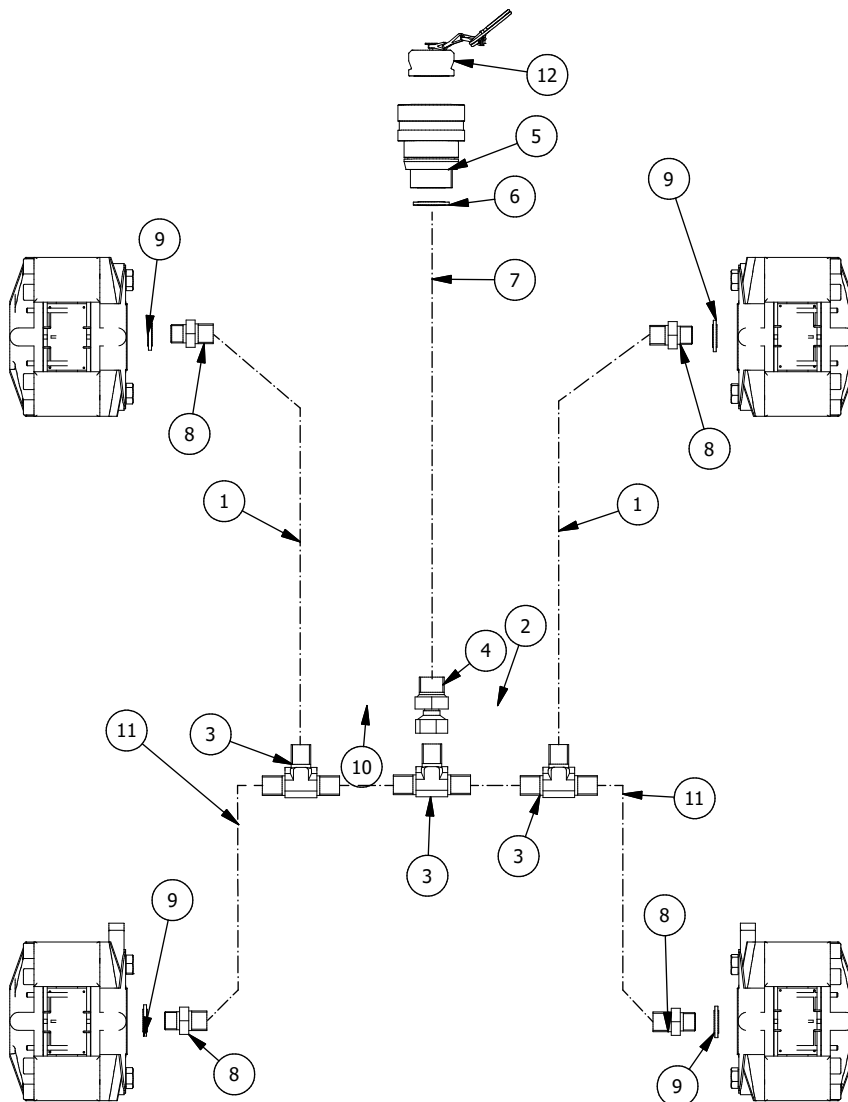

11. HOSES FOR BRAKES

RESERVEDELSLISTE – SPARE PARTS LIST					
Pos.	Qty	Item No./ Varenummer	Beskrivelse	Description	Specification
1	2	IG057157	Slange L 690mm 1/4" BSP - 1/4" BSP-45°	Hose L 690mm 1/4" BSP - 1/4" BSP-45°	N55139
2	1	IG057003	Slange L 280mm 1/4" BSP - 1/4" BSP	Hose L 280mm 1/4" BSP - 1/4" BSP	N55141
3	3	IG048446	T-overgang 1/4" i	T 1/4" i	048446
4	1	IG048067	Nippel - Overgang 3/8" i - 1/4" v	Niple 3/8" i - 1/4" v	048067
5	1	IG047090	Hurtigkobling 1/2" - 3/8" v	Quick coupler 1/2" - 3/8" v	047090
6	1	IG047142	Skive m/gummipakning BS 3/8"	Washer w/rubber	5601-01-06 hydroscand
7	1	IG058881	Slange L 6700mm 1/2" i -3/8" BSP	Hose L 6700mm 1/2" i -3/8" BSP	058039
8	4	IG049952	Nippel M12-1 x 1/4" R	Nipple M12-1 x 1/4" R	049952
9	4	IG047141	Skive m/gummipakning M12	Washer w/rubber M12	047141
10	1	IG057004	Slange L 410mm 1/4" BSP	Hose L 410mm 1/4" BSP	N55135
11	2	IG057509	Slange L 850mm 1/4" BSP-90° - 1/4" BSP-45°	Hose L 850mm 1/4" BSP-90° - 1/4" BSP-45°	N55138
12	1	IG047091	Støvhette	Dust protection	047091