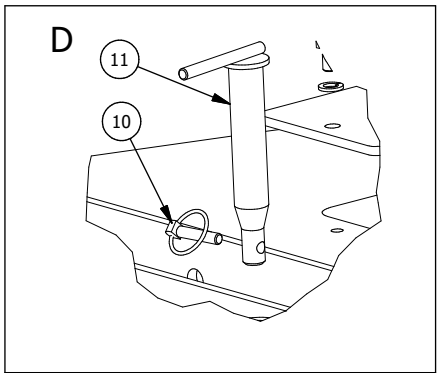

2. MAIN FRAME WITH TRAILER CONTACT FITTED AND POLE SET