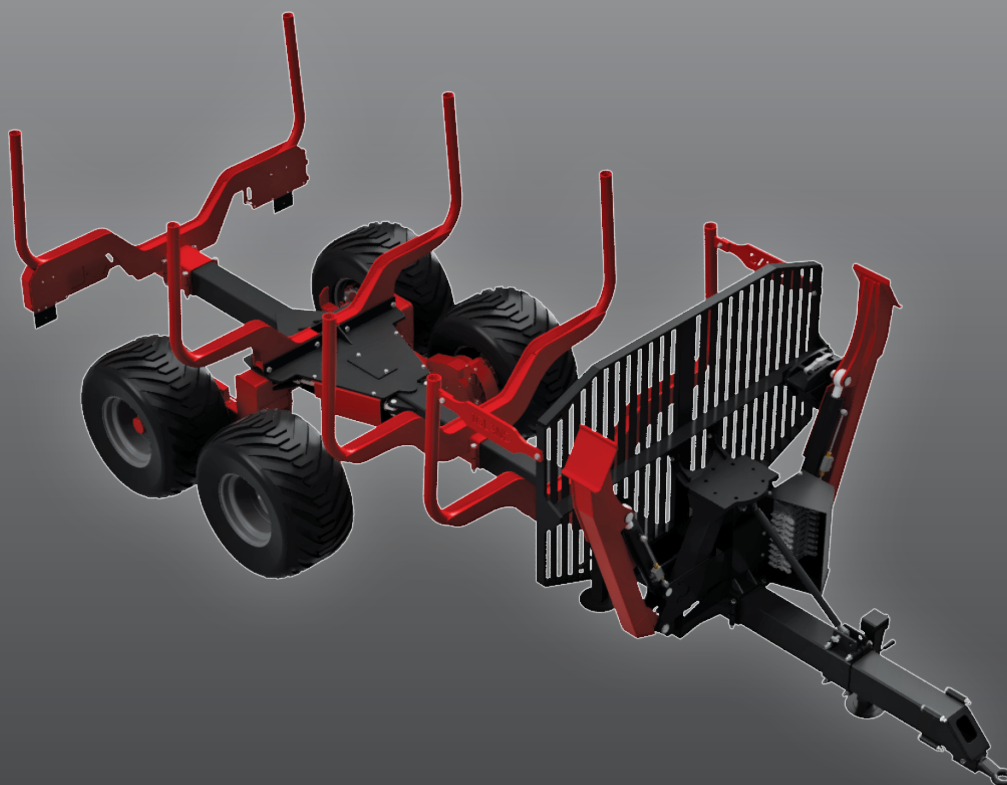

IGLAND

Spare parts list

Timber Trailer

580

nøsted &