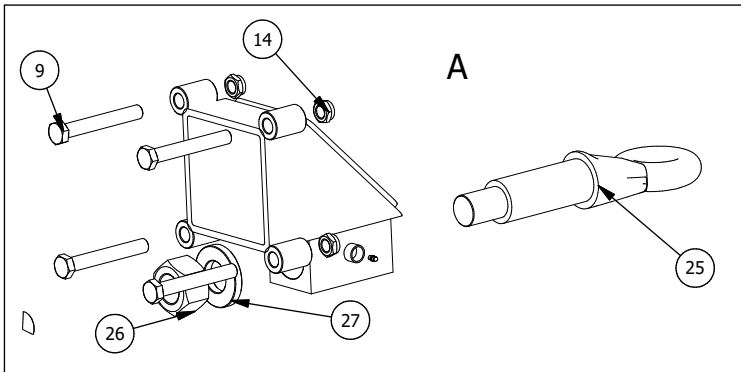

2. MAIN FRAME WITH TRAILER CONTACT FITTED AND POLE SET