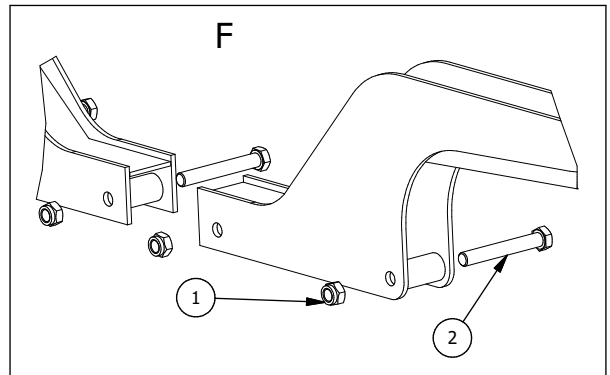

RESERVEDELSLISTE – SPARE PARTS LIST					
Pos.	Qty	Item No./ Varenummer	Beskrivelse	Description	Specification
1	4	IG012430	Mutter	Hex Nut	DIN 985 - M20
2	4	IG012419	Bolt	Hex-Head Bolt	DIN 931-1 - M20 x 140
3	4	IG012430	Mutter	Hex Nut	DIN 985 - M20
4	4	IG012422	Bolt	Hex-Head Bolt	DIN 931-1 - M20 x 180
5	1	IG402127	Halv brakett for kranstøtte	Half part bracket for crane support	14-09-18-1
6	1	IG402126	Halv brakett for kranstøtte	Half part bracket for crane support	14-09-18-2
7	1	IG412152	Inspeksjonsdeksel	Inspection cover	14-04-19
8	1	IG020099	Toppstagbolt kat 1	Top link bolt cat 1	01-38-15A
9	4	IG017172	Bolt	Hex-Head Bolt	DIN 960 - M20 x 1,5 x 140
10	2	IG021004	Orepinne	Locking pin	021004
11	1	IG408044	Låsebolt for sving	Locking bolt for swing	14-25-18
12	2	IG012840	Bolt	Hex-Head Bolt	DIN 933 - M12 x 20
13	2	IG012275	Skive	Spring Washer	DIN 127 - A 12
14	4	IG017173	Mutter	Hex Nut	ISO 10511 - M20
15	4	IG012354	Skive	Washer	DIN 125 - A 17
16	4	IG012328	Bolt	Hex-Head Bolt	DIN 933 - M16 x 55
17	2	IG409040	Støtte mellom gitter og staker	Reinforcement between grid and poles	14-26-26A
18	2	IG409038	Stakesett over sving	Pol set over swing	14-27-10
19	1	IG409037	Stakesett fremre uten feste	Pole set in front without bracket	14-27-09
20	1	IG409044	Feste for stakesett	Bracket for pol set	14-26-21
21	4	IG012430	Mutter	Hex Nut	DIN 985 - M20
22	4	IG012422	Bolt	Hex-Head Bolt	DIN 931-1 - M20 x 180
23	1	IG409022	Stakesett bakre, kpl.	Pol set at back, cpl.	14-27-14
24	1	IG409028	Hovedramme med tilhenger kontakt montert	Main frame with trailer contact fitted	14-27-21
25	1	IG409099	Trekkøye	Drawbar BBM 7043	IG409090-1
26	1	IG409101	Mutter	Hex Nut	DIN 934 - M45 x 3
27	1	IG409102	Skive for trekkøye	Washer for drawbar BBM 7043	IG409090-3
28	1	IG402070	Parkeringsfot	Adjustable parking leg	14-09-19