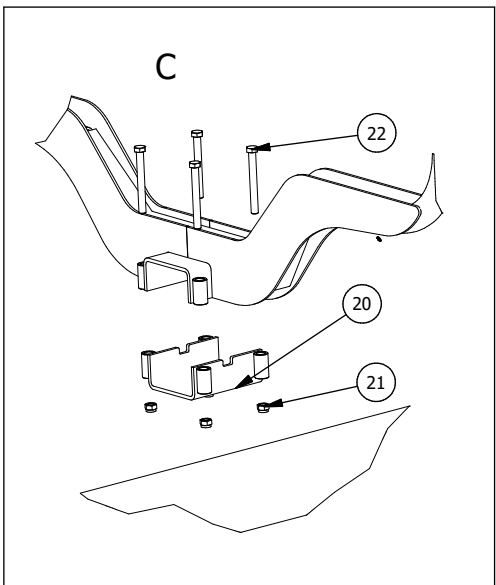

2. MAIN FRAME WITH TRAILER CONTACT FITTED AND POLE SET