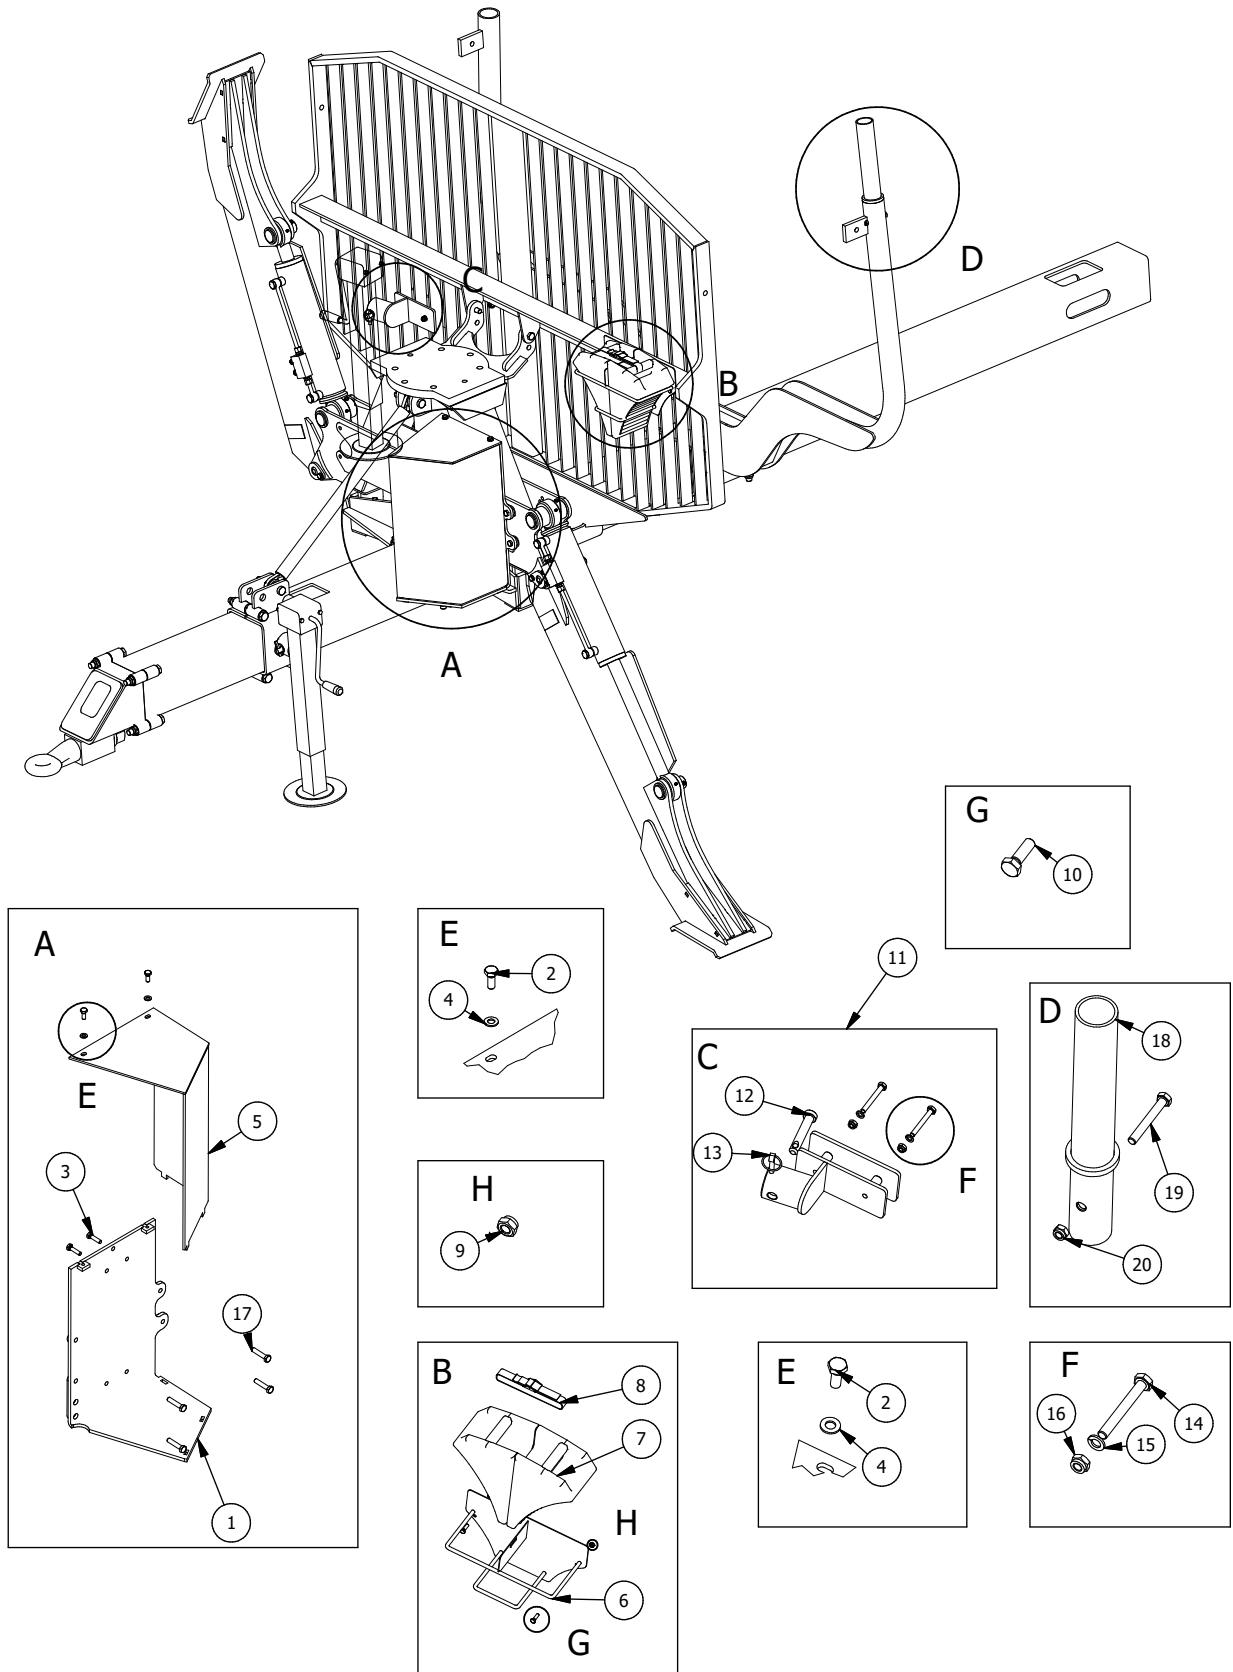

12. VALVE BRACKET, COVER AND ACCESSORIES

RESERVEDELSLISTE – SPARE PARTS LIST					
Pos.	Qty	Item No./ Varenummer	Beskrivelse	Description	Specification
1	1	IG409112	Ventilbrakett	Valve bracket	N50610
2	2	IG012802	Bolt	Hex-Head Bolt	DIN 933 - M10 x 25
3	3	IG012805	Bolt	Hex-Head Bolt	DIN 933 - M10 x 40
4	2	IG012235	Skive	Washer	DIN 125 - A 10,5
5	1	IG409113	Ventildeksel	Valve cover	N50645
6	1	IG407031	Brakett for hjulstopper	Bracket for wheel stop	14-16-22
7	2	IG407030	Hjulstopper	Wheel stop	407030
8	1	IG017691	Igland reim	Igland belt	017691
9	2	IG012198	Mutter	Hex Nut	DIN 985 - M8
10	2	IG012762	Bolt	Hex-Head Bolt	DIN 933 - M8 x 25
11	1	IG409089	Brakett for parkering av støttebein	Bracket for parkering support legs	14-27-34
12	1	IG020099	Toppstagbolt kat 1	Top link bolt cat 1	01-38-15A
13	1	IG021004	Orepinne	Locking pin	021004
14	2	IG012213	Bolt	Hex-Head Bolt	DIN 931-1 - M10 x 80
15	2	IG012234	Skive	Spring Washer	DIN 127 - A 10
16	2	IG012231	Mutter	Hex Nut	DIN 985 - M10
17	4	IG012248	Bolt	Hex-Head Bolt	DIN 931-1 - M12 x 55
18	1	IG400071	Stakeforlenger	Post extension	400071
19	1	IG012254	Bolt	Hex-Head Bolt	DIN 931-1 - M12 x 90
20	1	IG012270	Mutter	Hex Nut	DIN 985 - M12