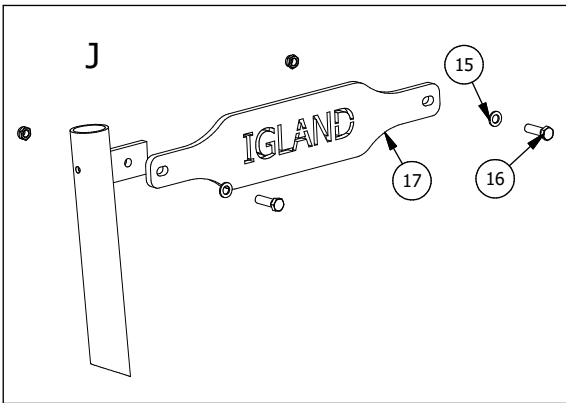

RESERVEDELSLISTE – SPARE PARTS LIST					
Pos.	Qty	Item No./ Varenummer	Beskrivelse	Description	Specification
1	4	IG012430	Mutter	Hex Nut	DIN 985 - M20
2	4	IG012419	Bolt	Hex-Head Bolt	DIN 931-1 - M20 x 140
3	4	IG012430	Mutter	Hex Nut	DIN 985 - M20
4	4	IG012422	Bolt	Hex-Head Bolt	DIN 931-1 - M20 x 180
5	1	IG402127	Halv brakett for kranstøtte	Half part bracket for crane support	14-09-18-1
6	1	IG402126	Halv brakett for kranstøtte	Half part bracket for crane support	14-09-18-2
7	1	IG412152	Inspeksjonsdeksel	Inspection cover	14-04-19
8	1	IG020099	Toppstagbolt kat 1	Top link bolt cat 1	01-38-15A
9	4	IG017172	Bolt	Hex-Head Bolt	DIN 960 - M20 x 1,5 x 140
10	2	IG021004	Orepinne	Locking pin	021004
11	1	IG408044	Låsebolt for sving	Locking bolt for swing	14-25-18
12	2	IG012840	Bolt	Hex-Head Bolt	DIN 933 - M12 x 20
13	2	IG012275	Skive	Spring Washer	DIN 127 - A 12
14	4	IG017173	Mutter	Hex Nut	ISO 10511 - M20
15	4	IG012354	Skive	Washer	DIN 125 - A 17
16	4	IG012328	Bolt	Hex-Head Bolt	DIN 933 - M16 x 55
17	2	IG409040	Støtte mellom gitter og staker	Reinforcement between grid and poles	14-26-26A
18	2	IG409038	Stakesett over sving	Pol set over swing	14-27-10
19	1	IG409037	Stakesett fremre uten feste	Pole set in front without bracket	14-27-09
20	1	IG409044	Feste for stakesett	Bracket for pol set	14-26-21
21	4	IG012430	Mutter	Hex Nut	DIN 985 - M20
22	4	IG012422	Bolt	Hex-Head Bolt	DIN 931-1 - M20 x 180
23	1	IG409022	Stakesett bakre, kpl.	Pol set at back, cpl.	14-27-14
24	1	IG409028	Hovedramme med tilhenger kontakt montert	Main frame with trailer contact fitted	14-27-21
25	1	IG409099	Trekkøye	Drawbar BBM 7043	IG409090-1
26	1	IG409101	Mutter	Hex Nut	DIN 934 - M45 x 3
27	1	IG409102	Skive for trekkøye	Washer for drawbar BBM 7043	IG409090-3
28	1	IG402070	Parkeringsfot	Adjustable parking leg	14-09-19