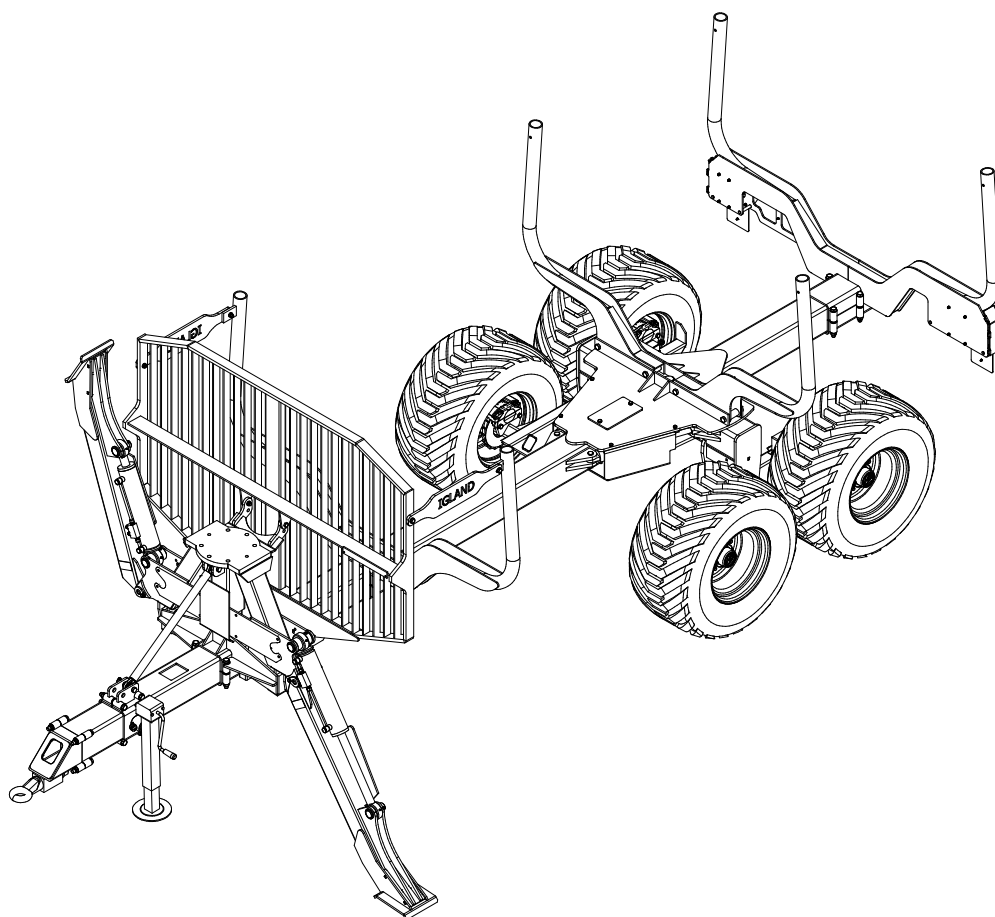

IGLAND 580

Revised	
Issued	19.04.2024
P/N	IG390698
Website	Nosted.com/igland
E-mail	corporate@igland-as.com
Phone	+47 372 56 200

Reproduction of text or illustrations without permissions is prohibited

Original bruksanvisning