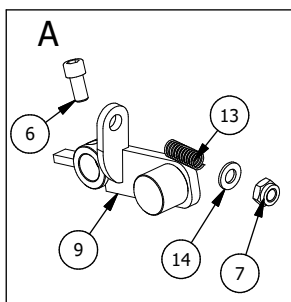

RESERVEDELSLISTE – SPARE PARTS LIST					
Pos.	Qty	Item No./ Varenummer	Beskrivelse	Description	Specification
1	4	IG012329	Bolt	Hex-Head Bolt	DIN 931-1 - M16 x 60
2	4	IG012350	Mutter	Hex Nut	DIN 985 - M16
3	4	IG400278	Deksel over bremsekalipper	Cover for brake calipper	14-09-04E
4	2	IG400165	Betjeningshendel for palsperre	Handle for pal stop	14-09-12p1-2-3
5	2	IG020815	Spennhylse	Spring-Type Straight Pin	ISO 8752 - 4 x 16
6	2	IG016835	Bolt	Hexagon Socket Head Cap Screw	ANSI B18.3 - 3/8 - 16 UNC - 3/4 HS HCS
7	2	IG012231	Mutter	Hex Nut	DIN 985 - M10
8	1	IG400161	Deksel for pal	Cover for pawl ratchet	14-09-11 left
9	1	IG400168	Palholder venstre	Pawl holder, Right	14-09-12p4-5-6-7-8-R
10	4	IG012114	Skive	Washer	DIN 125 - A 6,4
11	4	IG012676	Bolt	Hex-Head Bolt	DIN 933 - M6 x 12
12	1	IG409071	Boggie arm venstre side	Bogie arm left side	14-29-03
13	2	IG027206	Fjær for palsperre	Spring for pal stop	IG027206
14	2	IG012235	Skive	Washer	DIN 125 - A 10,5
15	4	IG027370	Bremsekloss, sett 4 stk	Brake pad, set 4 pc.	IG027370
16	2	IG409092	Bremseskive m/palsperre, venstre	Brake disc w/pal stop, left	14-27-23
17	1	IG409094	Palsperre for swingtrac venstre side	Pal stop for swingtrac left side	14-27-25
18	1	IG409073	Boggiarm høyre side	Bogie arm right side	14-29-05
19	1	IG400163	Deksel for pal	Cover for pawl ratchet	14-09-11 right
20	1	IG400166	Pal holder, høyre	Pawl holder, Left	14-09-12p4-5-6-7-8-L
21	2	IG409093	Bremseskive m/palsperre, høyre	Brake disc w/pal stop, right	14-27-24
22	1	IG409095	Palsperre for svingtrack høyre side	Pal stop for swingtrack right side	14-27-26