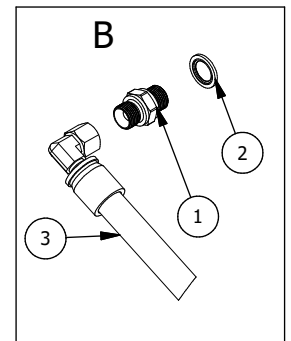

5. HOSES FOR FOLD-DOWN STAB. LEGS

RESERVEDELSLISTE – SPARE PARTS LIST					
Pos.	Qty	Item No./ Varenummer	Beskrivelse	Description	Specification
1	4	IG048009	Nippel	Fitting ext BSP 3/8" x ext BSP 3/8"	048009
2	4	IG047142	Skive m/gummipakning	Washer w/rubber	5601-01-06 hydroscand
3	4	IG058579	Slange L 2800mm 3/8" BSP	Hose L 2800mm 3/8" BSP	058579