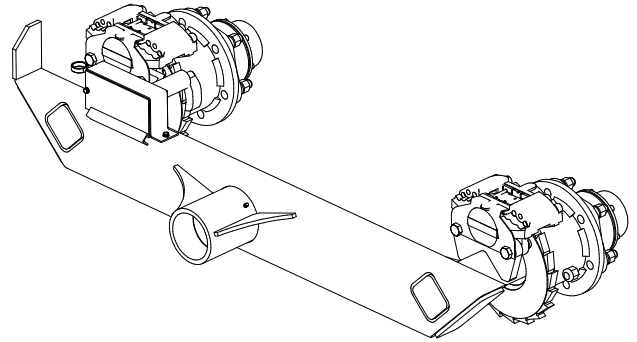

RESERVEDELSLISTE – SPARE PARTS LIST					
Pos.	Qty	Item No./ Varenummer	Beskrivelse	Description	Specification
1	4	IG012329	Bolt	Hex-Head Bolt	DIN 931-1 - M16 x 60
2	4	IG012350	Mutter	Hex Nut	DIN 985 - M16
3	4	IG400278	Deksel over bremsekalipper	Cover for brake calipper	14-09-04E
4	2	IG400165	Betjeningshendel for palsperre	Handle for pal stop	14-09-12p1-2-3
5	2	IG020815	Spennhylse	Spring-Type Straight Pin	ISO 8752 - 4 x 16
6	2	IG016835	Bolt	Hexagon Socket Head Cap Screw	ANSI B18.3 - 3/8 - 16 UNC - 3/4 HS HCS
7	2	IG012231	Mutter	Hex Nut	DIN 985 - M10
8	1	IG400161	Deksel for pal	Cover for pawl ratchet	14-09-11 left
9	1	IG400168	Palholder venstre	Pawl holder, Right	14-09-12p4-5-6-7-8-R
10	4	IG012114	Skive	Washer	DIN 125 - A 6,4
11	4	IG012676	Bolt	Hex-Head Bolt	DIN 933 - M6 x 12
12	1	IG409071	Boggie arm venstre side	Bogie arm left side	14-29-03
13	2	IG027206	Fjær for palsperre	Spring for pal stop	IG027206
14	2	IG012235	Skive	Washer	DIN 125 - A 10,5
15	4	IG027370	Bremsekloss, sett 4 stk	Brake pad, set 4 pc.	IG027370
16	2	IG409092	Bremseskive m/palsperre, venstre	Brake disc w/pal stop, left	14-27-23
17	1	IG409094	Palsperre for swingtrac venstre side	Pal stop for swingtrac left side	14-27-25
18	1	IG409073	Boggiarm høyre side	Bogie arm right side	14-29-05
19	1	IG400163	Deksel for pal	Cover for pawl ratchet	14-09-11 right
20	1	IG400166	Pal holder, høyre	Pawl holder, Left	14-09-12p4-5-6-7-8-L
21	2	IG409093	Bremseskive m/palsperre, høyre	Brake disc w/pal stop, right	14-27-24
22	1	IG409095	Palsperre for svingtrack høyre side	Pal stop for swingtrack right side	14-27-26