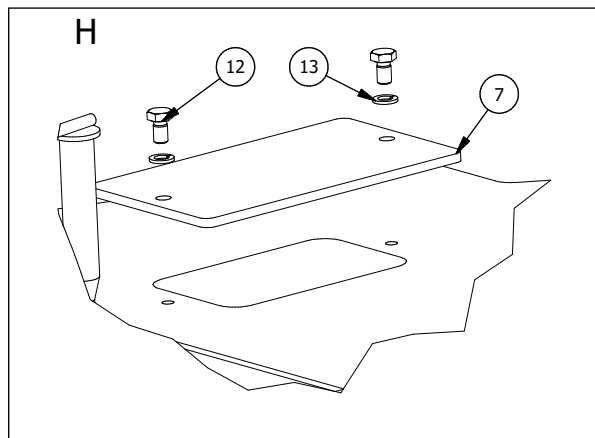

RESERVEDELSLISTE – SPARE PARTS LIST					
Pos.	Qty	Item No./ Varenummer	Beskrivelse	Description	Specification
1	4	IG012430	Mutter	Hex Nut	DIN 985 - M20
2	4	IG012419	Bolt	Hex-Head Bolt	DIN 931-1 - M20 x 140
3	4	IG012430	Mutter	Hex Nut	DIN 985 - M20
4	4	IG012422	Bolt	Hex-Head Bolt	DIN 931-1 - M20 x 180
5	1	IG402127	Halv brakett for kranstøtte	Half part bracket for crane support	14-09-18-1
6	1	IG402126	Halv brakett for kranstøtte	Half part bracket for crane support	14-09-18-2
7	1	IG412152	Inspeksjonsdeksel	Inspection cover	14-04-19
8	1	IG020099	Toppstagbolt kat 1	Top link bolt cat 1	01-38-15A
9	4	IG017172	Bolt	Hex-Head Bolt	DIN 960 - M20 x 1,5 x 140
10	2	IG021004	Orepinne	Locking pin	021004
11	1	IG408044	Låsebolt for sving	Locking bolt for swing	14-25-18
12	2	IG012840	Bolt	Hex-Head Bolt	DIN 933 - M12 x 20
13	2	IG012275	Skive	Spring Washer	DIN 127 - A 12
14	4	IG017173	Mutter	Hex Nut	ISO 10511 - M20
15	4	IG012354	Skive	Washer	DIN 125 - A 17
16	4	IG012328	Bolt	Hex-Head Bolt	DIN 933 - M16 x 55
17	2	IG409040	Støtte mellom gitter og staker	Reinforcement between grid and poles	14-26-26A
18	2	IG409038	Stakesett over sving	Pol set over swing	14-27-10
19	1	IG409037	Stakesett fremre uten feste	Pole set in front without bracket	14-27-09
20	1	IG409044	Feste for stakesett	Bracket for pol set	14-26-21
21	4	IG012430	Mutter	Hex Nut	DIN 985 - M20
22	4	IG012422	Bolt	Hex-Head Bolt	DIN 931-1 - M20 x 180
23	1	IG409022	Stakesett bakre, kpl.	Pol set at back, cpl.	14-27-14
24	1	IG409028	Hovedramme med tilhenger kontakt montert	Main frame with trailer contact fitted	14-27-21
25	1	IG409099	Trekkøye	Drawbar BBM 7043	IG409090-1
26	1	IG409101	Mutter	Hex Nut	DIN 934 - M45 x 3
27	1	IG409102	Skive for trekkøye	Washer for drawbar BBM 7043	IG409090-3
28	1	IG402070	Parkeringsfot	Adjustable parking leg	14-09-19