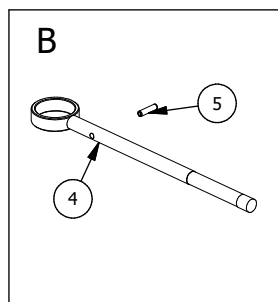

RESERVEDELSLISTE – SPARE PARTS LIST					
Pos.	Qty	Item No./ Varenummer	Beskrivelse	Description	Specification
1	4	IG012329	Bolt	Hex-Head Bolt	DIN 931-1 - M16 x 60
2	4	IG012350	Mutter	Hex Nut	DIN 985 - M16
3	4	IG400278	Deksel over bremsekalipper	Cover for brake calipper	14-09-04E
4	2	IG400165	Betjeningshendel for palsperre	Handle for pal stop	14-09-12p1-2-3
5	2	IG020815	Spennhylse	Spring-Type Straight Pin	ISO 8752 - 4 x 16
6	2	IG016835	Bolt	Hexagon Socket Head Cap Screw	ANSI B18.3 - 3/8 - 16 UNC - 3/4 HS HCS
7	2	IG012231	Mutter	Hex Nut	DIN 985 - M10
8	1	IG400161	Deksel for pal	Cover for pawl ratchet	14-09-11 left
9	1	IG400168	Palholder venstre	Pawl holder, Right	14-09-12p4-5-6-7-8-R
10	4	IG012114	Skive	Washer	DIN 125 - A 6,4
11	4	IG012676	Bolt	Hex-Head Bolt	DIN 933 - M6 x 12
12	1	IG409071	Boggie arm venstre side	Bogie arm left side	14-29-03
13	2	IG027206	Fjær for palsperre	Spring for pal stop	IG027206
14	2	IG012235	Skive	Washer	DIN 125 - A 10,5
15	4	IG027370	Bremsekloss, sett 4 stk	Brake pad, set 4 pc.	IG027370
16	2	IG409092	Bremseskive m/palsperre, venstre	Brake disc w/pal stop, left	14-27-23
17	1	IG409094	Palsperre for swingtrac venstre side	Pal stop for swingtrac left side	14-27-25
18	1	IG409073	Boggiarm høyre side	Bogie arm right side	14-29-05
19	1	IG400163	Deksel for pal	Cover for pawl ratchet	14-09-11 right
20	1	IG400166	Pal holder, høyre	Pawl holder, Left	14-09-12p4-5-6-7-8-L
21	2	IG409093	Bremseskive m/palsperre, høyre	Brake disc w/pal stop, right	14-27-24
22	1	IG409095	Palsperre for svingtrack høyre side	Pal stop for swingtrack right side	14-27-26