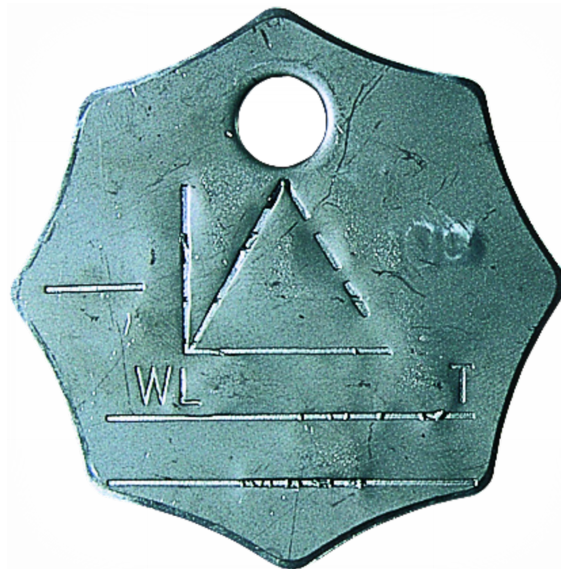

# Marking tags for slings and connecting links for tags

pic\_IGLAND

QR Code

SKU: ' productVariants.sku '

Dim. code

' tireValue '

' rimValue '

Varenr

Dim.Kode

0310301

Merkeskilt for 1-part / sling. Rustfri

0310302

Merkeskilt for fler-part sling. Rustfri

# Marking tags for slings and connecting links for tags

logo