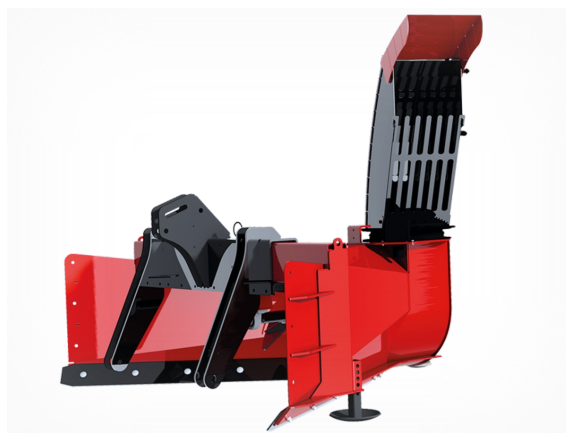

IGLAND SBV 2270 SlideFlex Snow blower

QR Code

SKU: IG731000

Price: Kr: 65913.00

Technical data

Tractor size:	60-80 Hp
Fan Diameter:	70 cm
Width:	2,2 meter
Weight:	545 kg

IGLAND SBV 2270 SlideFlex Snow blower

Product description

Simple and strong snowblower. Full 2.2 metre working width. The snowblower is suitable for smaller tractors. Covers a need for an easy snowblower for smaller tasks. SBV 2270 comes with mechanically removable SlideFlex system that gives sideways flexible 3-point hitch. The snowblower can move up to 30 cm to the side. Skid shoes and wear-resistant steel is standard. The snowblower is delivered with a hydraulic chute rotation. The deflector of the chute is manual adjusted. Very good throwing distance thanks to the fan, with special-shaped shovels, and with a diameter of 70 cm. Both fan and fanhousing are made in HARDOX steel.